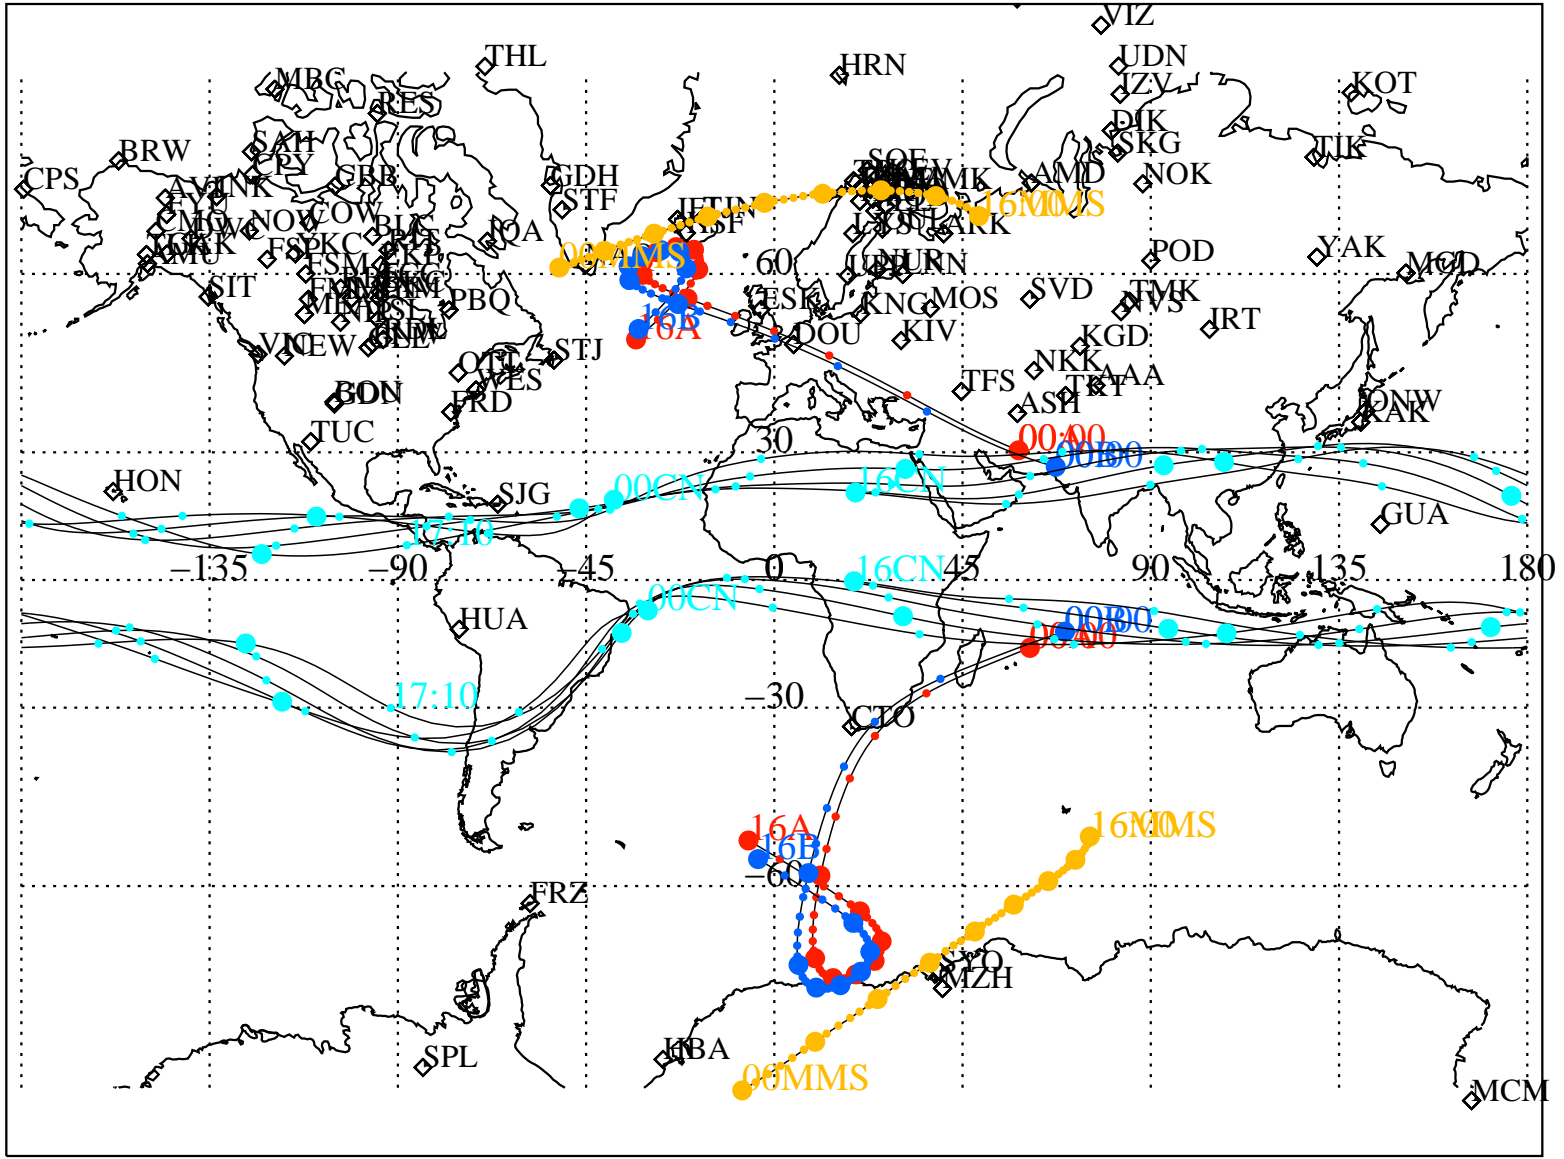

ALE  
**HELIO S/C ORBITS 2015 165 (06/14) 16:00 to 2015 166 (06/15) 00:00**

RBSPA-A, RBSPB-B, CNOFS-CN, MMS1-MMS,