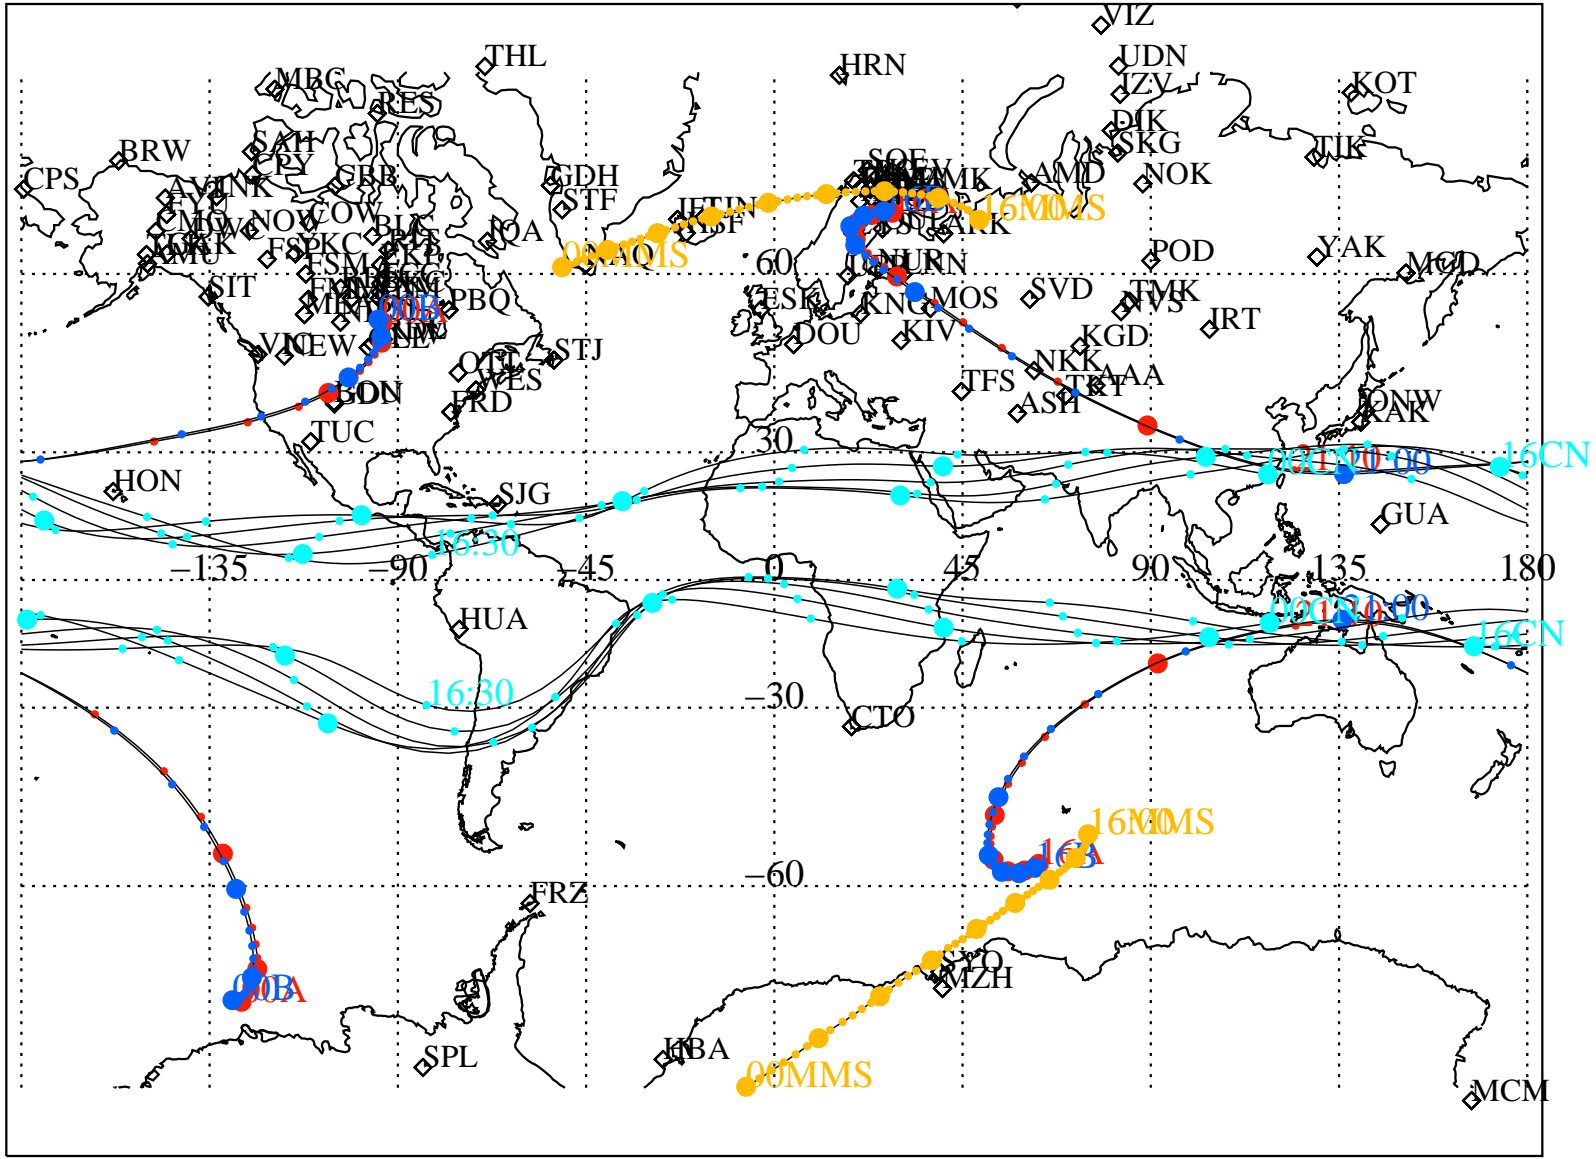

ALE
HELIO S/C ORBITS 2015 164 (06/13) 16:00 to 2015 165 (06/14) 00:00

RBSPA-A, RBSPB-B, CNOFS-CN, MMS1-MMS,