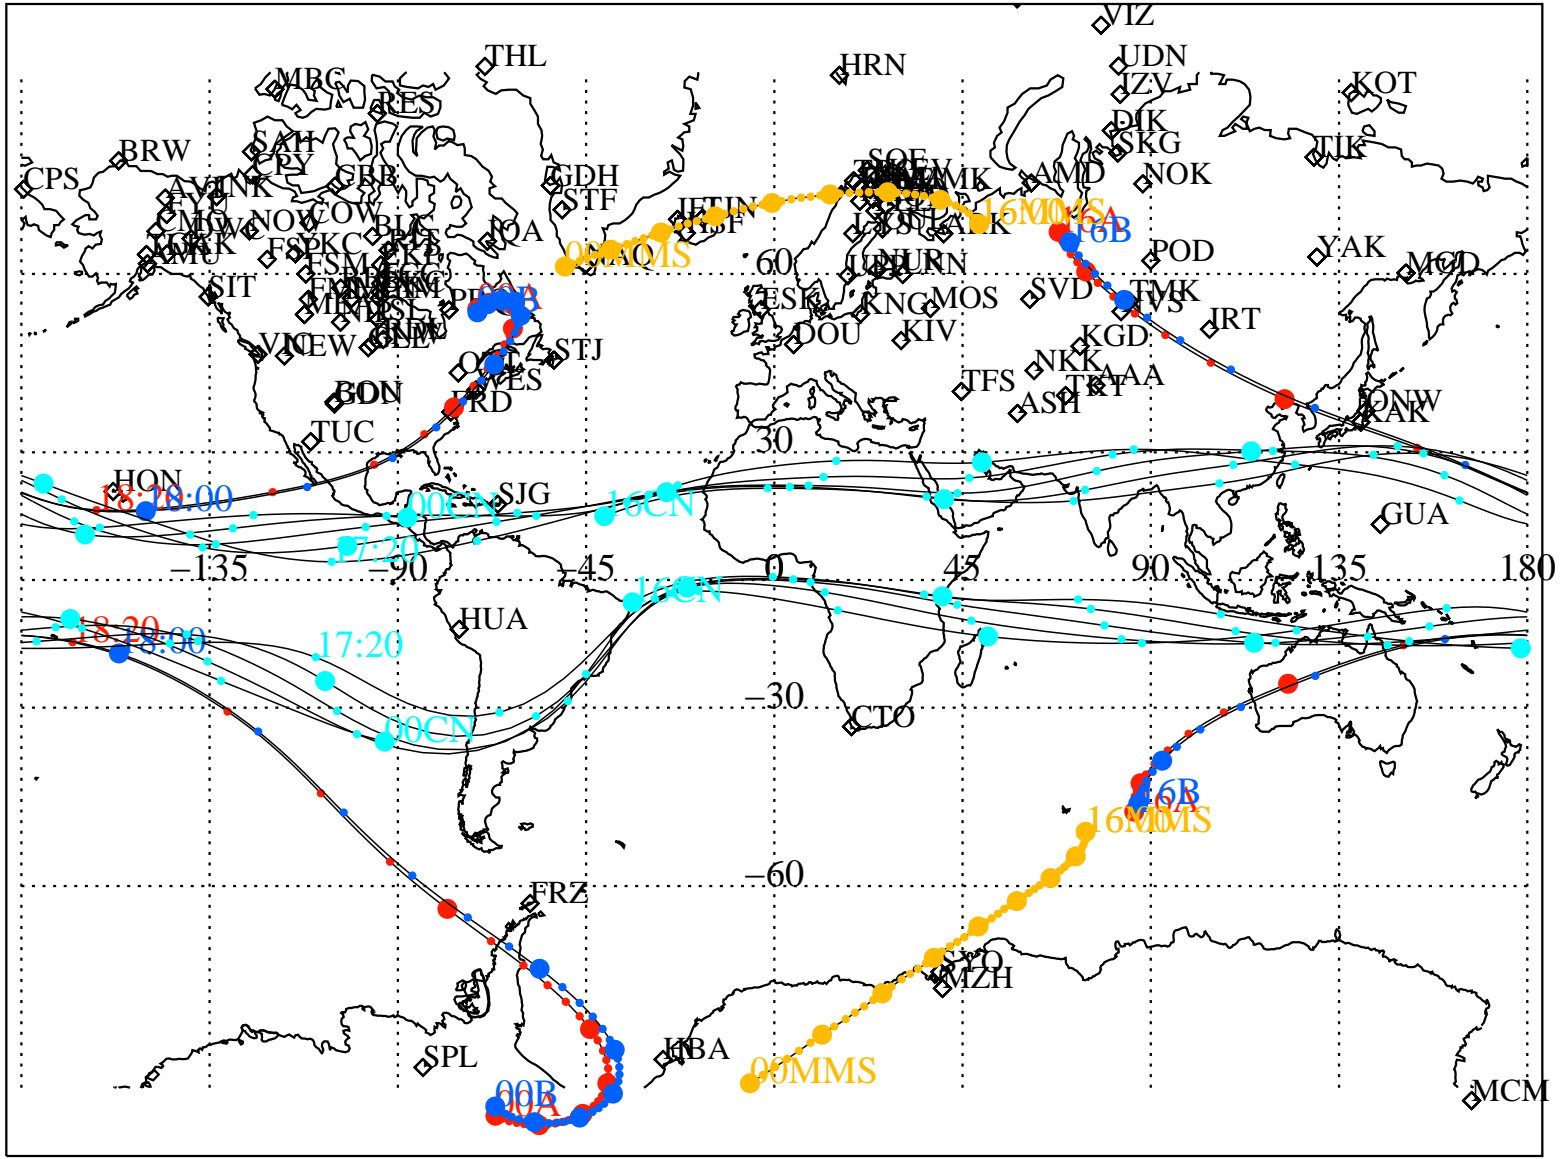

ALE  
**HELIO S/C ORBITS 2015 163 (06/12) 16:00 to 2015 164 (06/13) 00:00**

RBSPA-A, RBSPB-B, CNOFS-CN, MMS1-MMS,