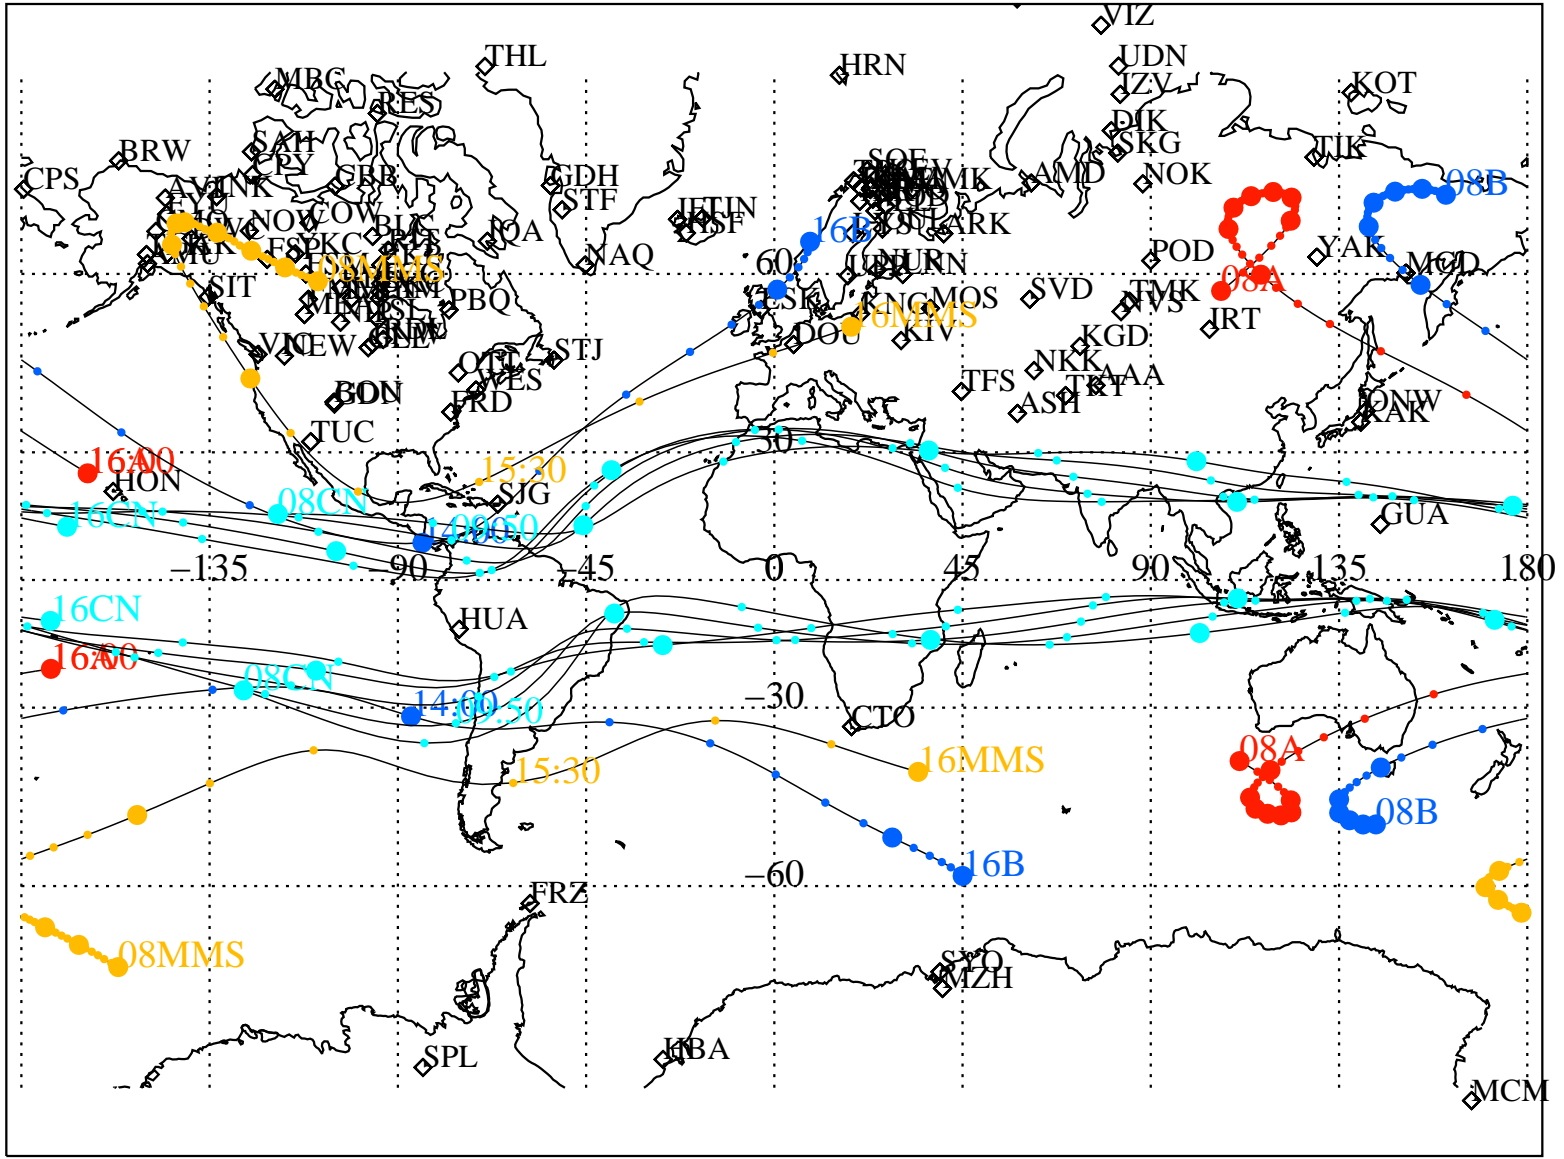

ALE
HELIO S/C ORBITS 2015 150 (05/30) 08:00 to 2015 150 (05/30) 16:00

RBSPA-A, RBSPB-B, CNOFS-CN, MMS1-MMS,