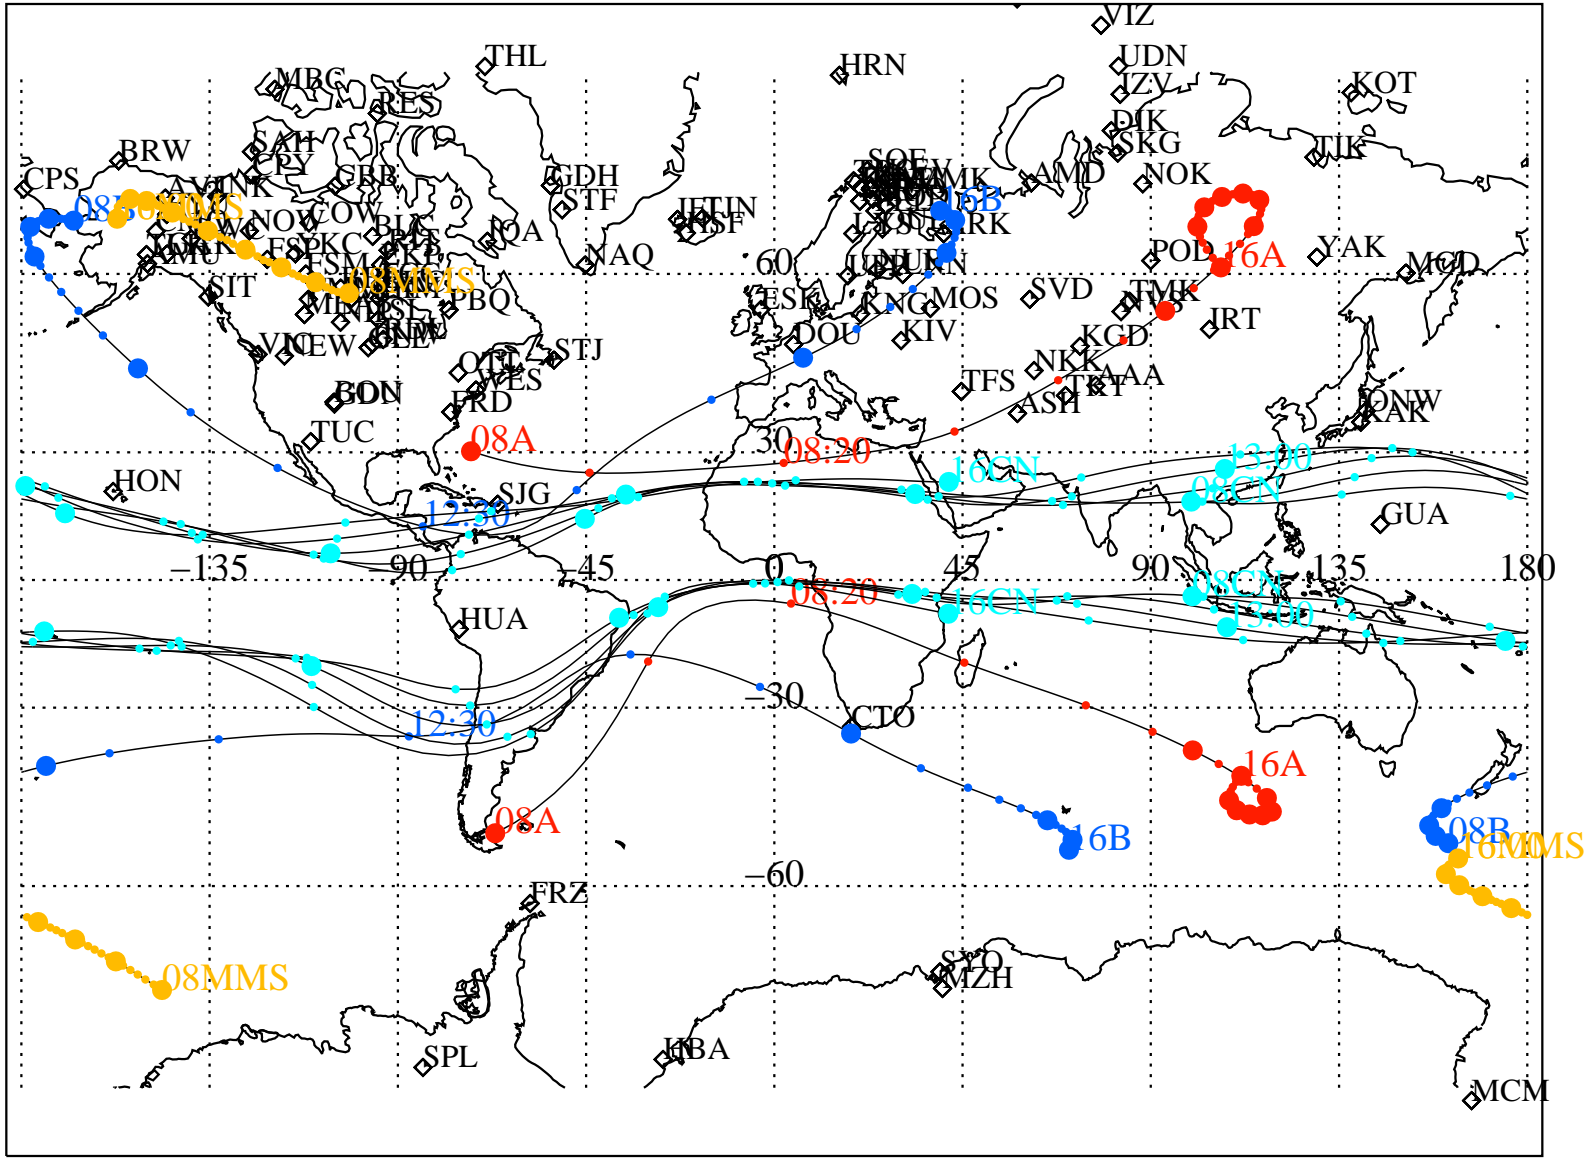

ALE  
**HELIO S/C ORBITS 2015 132 (05/12) 08:00 to 2015 132 (05/12) 16:00**

RBSPA-A, RBSPB-B, CNOFS-CN, MMS1-MMS,