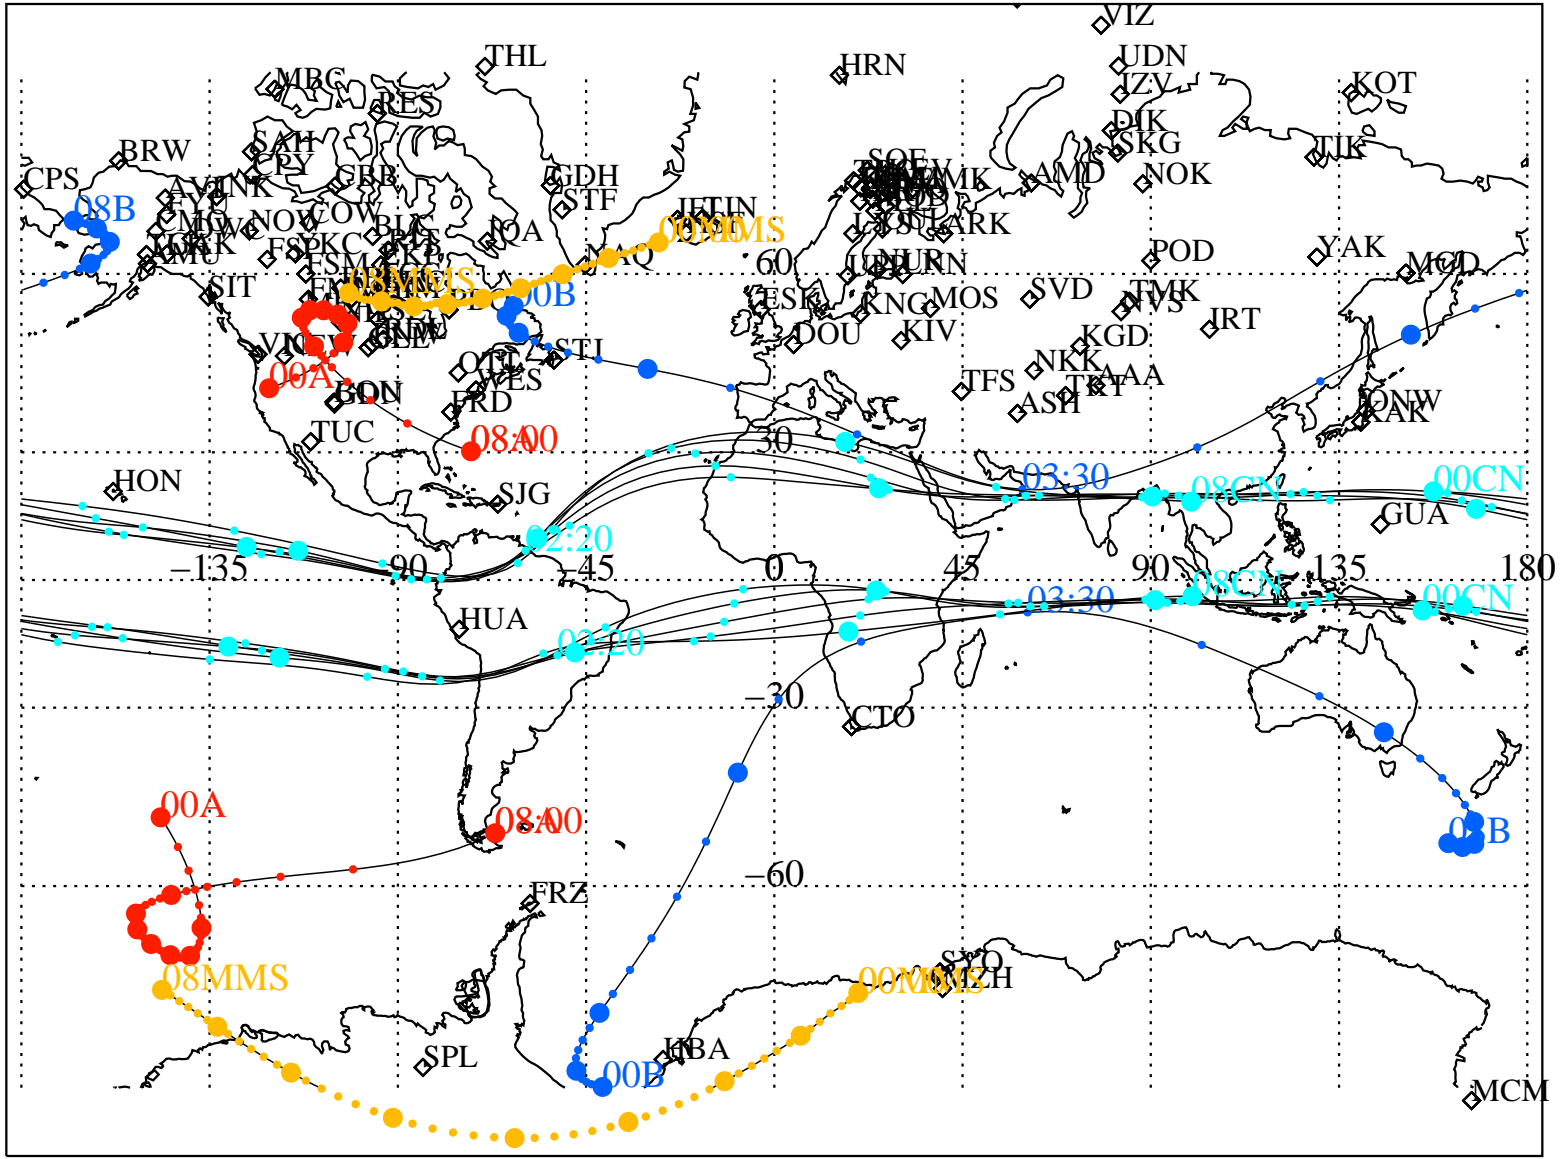

ALE
HELIO S/C ORBITS 2015 132 (05/12) 00:00 to 2015 132 (05/12) 08:00

RBSPA-A, RSPB-B, CNOFS-CN, MMS1-MMS,