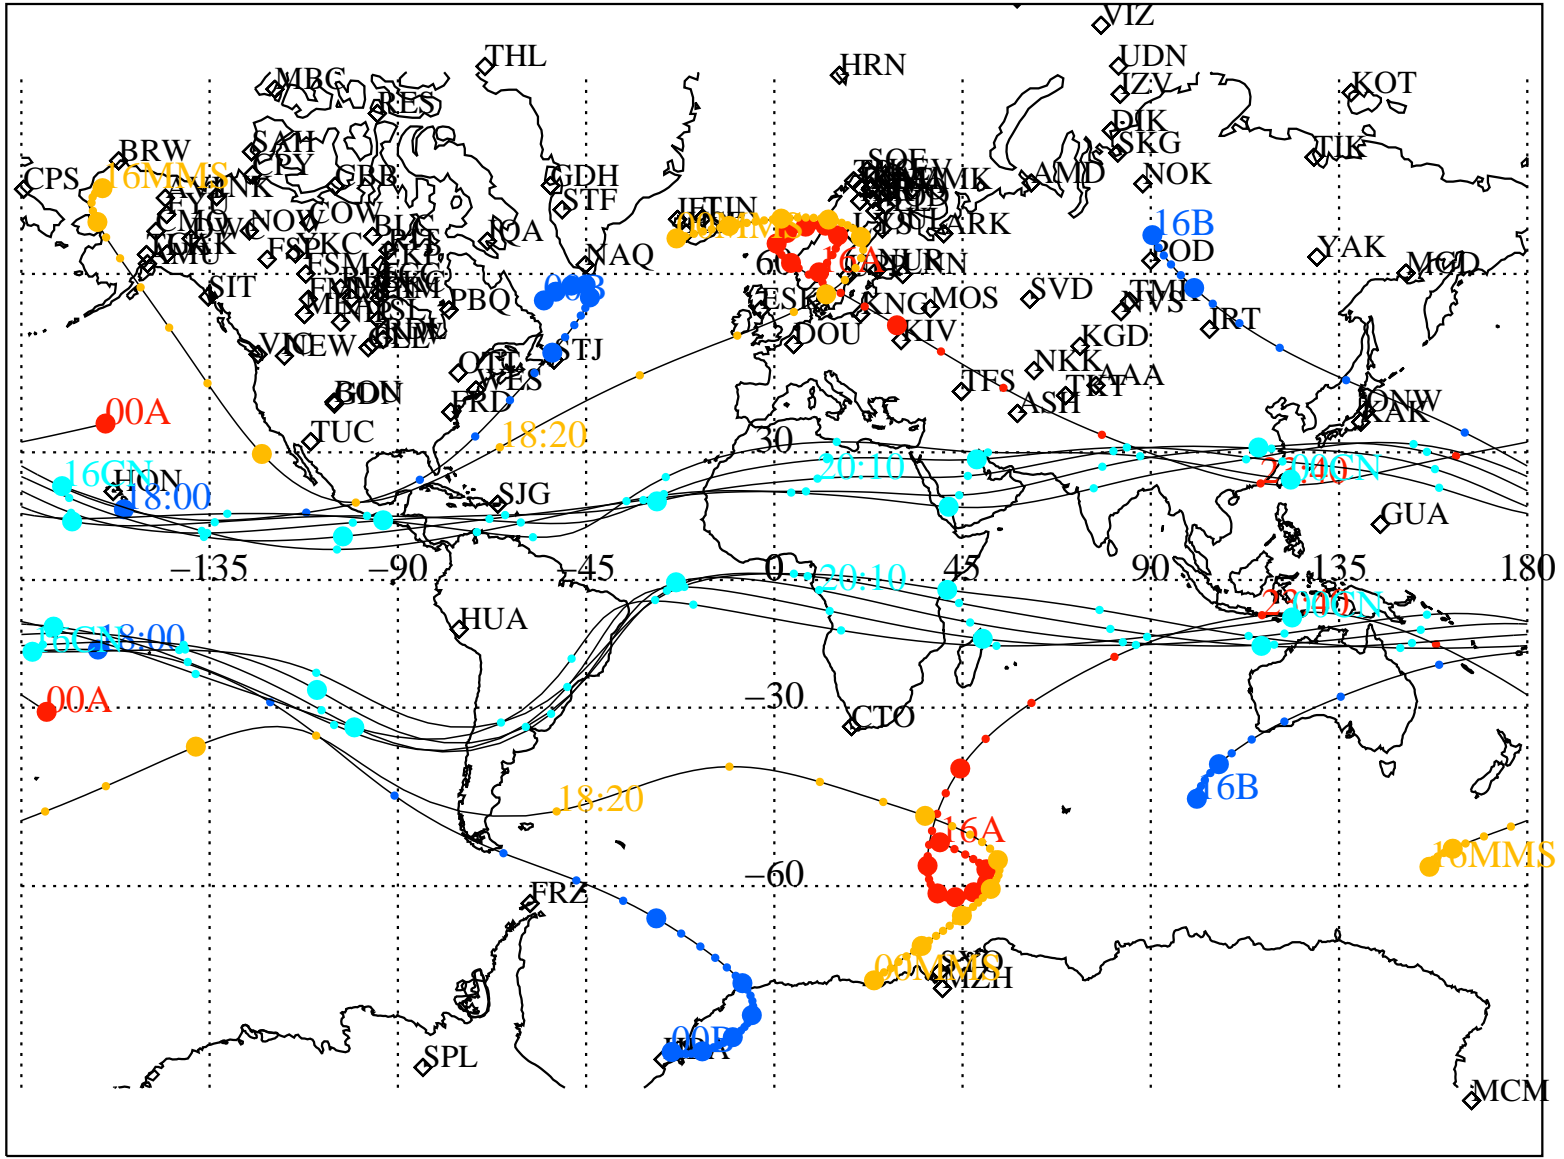

ALE  
**HELIO S/C ORBITS 2015 125 (05/05) 16:00 to 2015 126 (05/06) 00:00**

RBSPA-A, RBSPB-B, CNOFS-CN, MMS1-MMS,