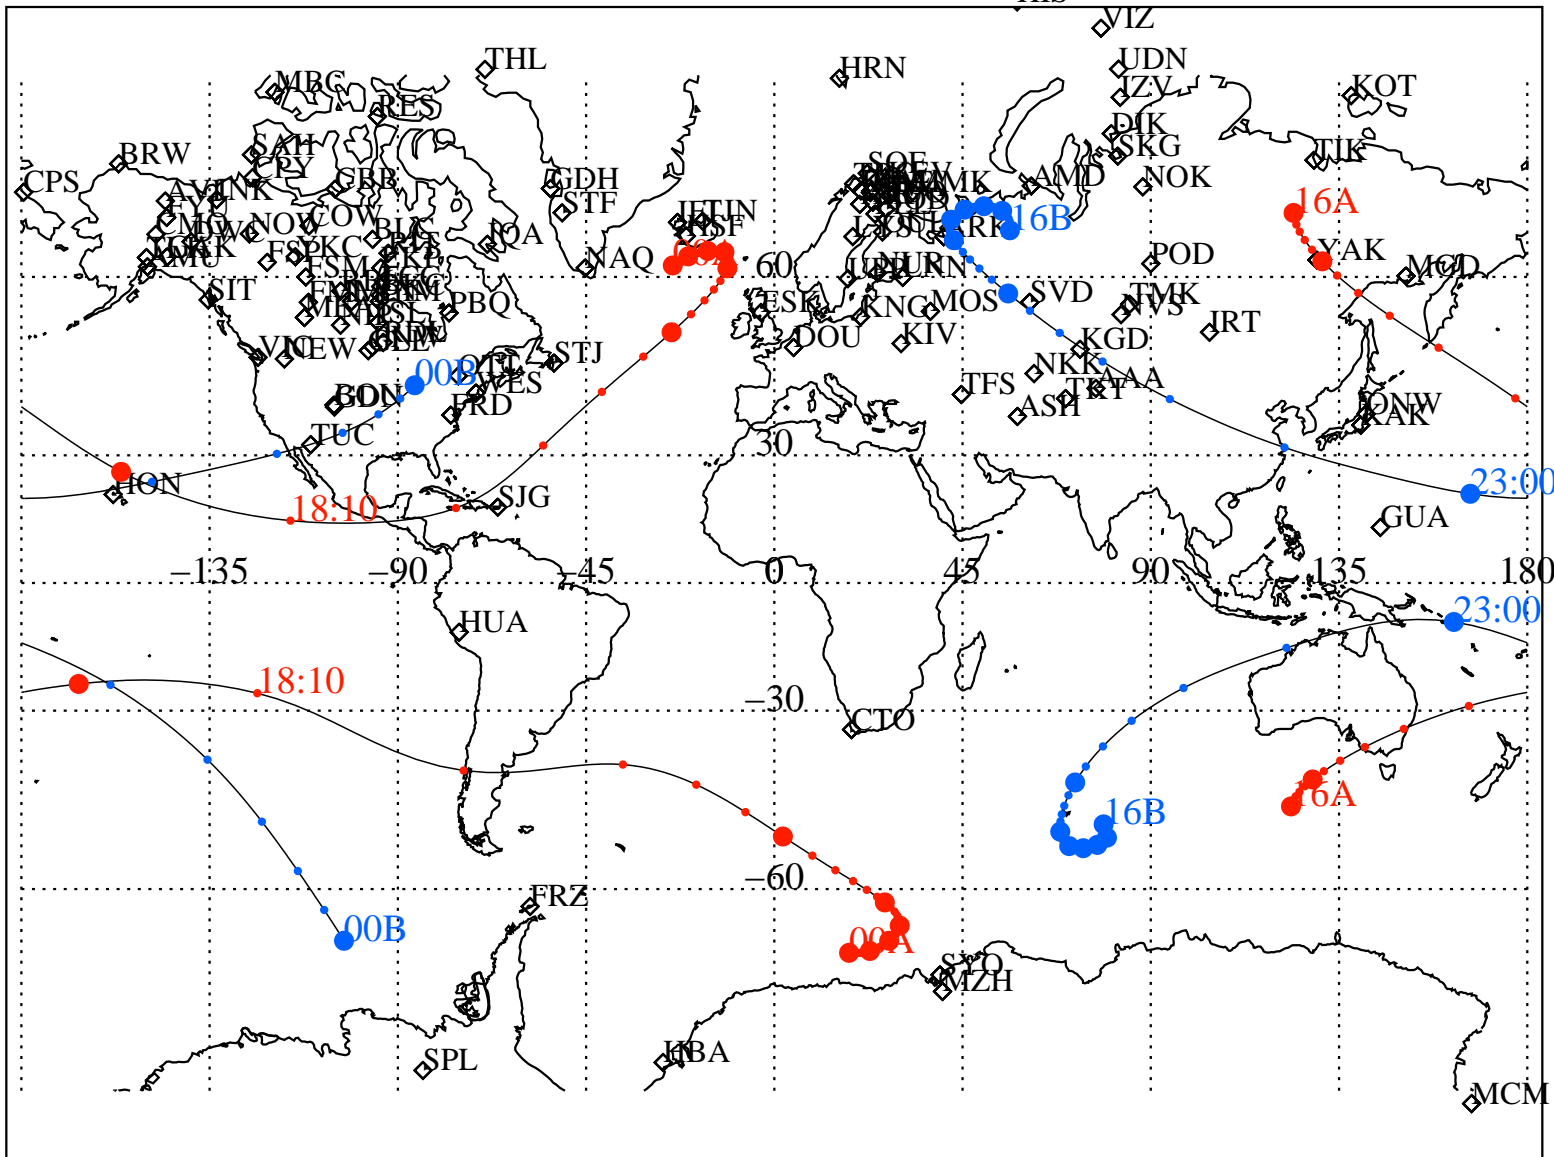

ALE
 VAN ALLEN PROBES 2015 071 (03/12) 16:00 to 2015 072 (03/13) 00:00

RBSPA-A, RBSPB-B,