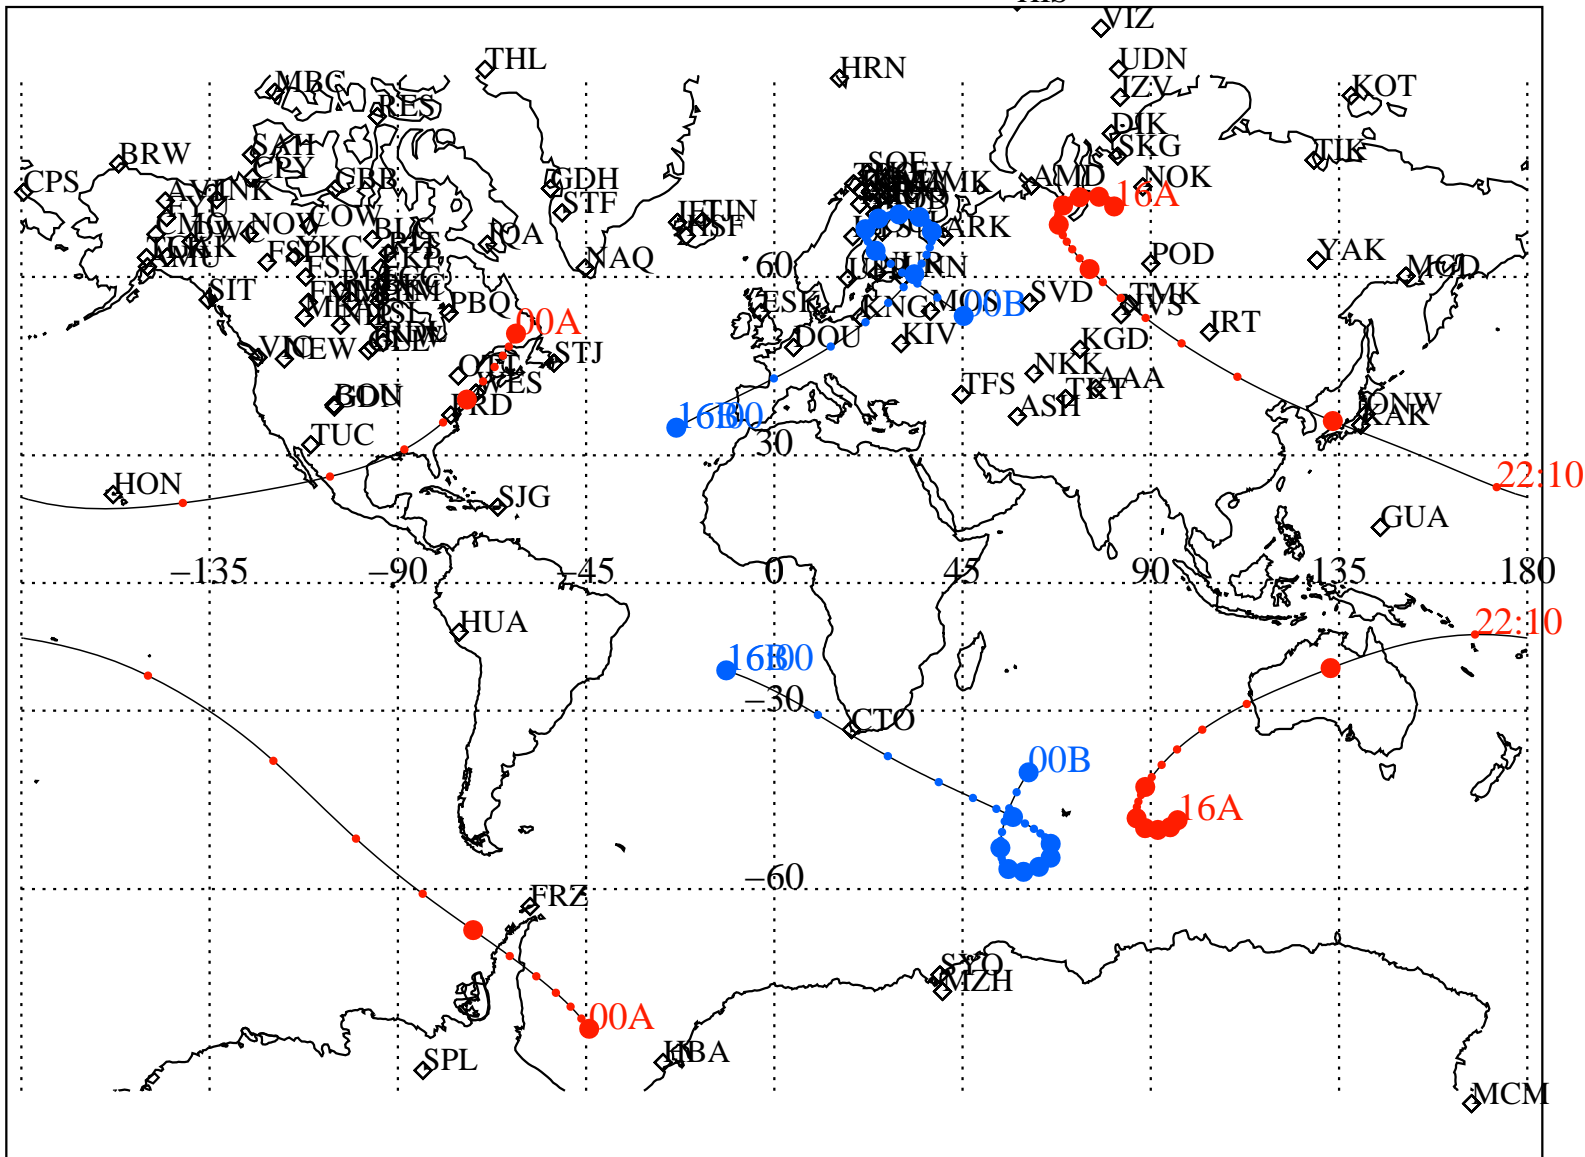

ALE  
VAN ALLEN PROBES 2015 054 (02/23) 16:00 to 2015 055 (02/24) 00:00

RBSPA-A, RBSPB-B,