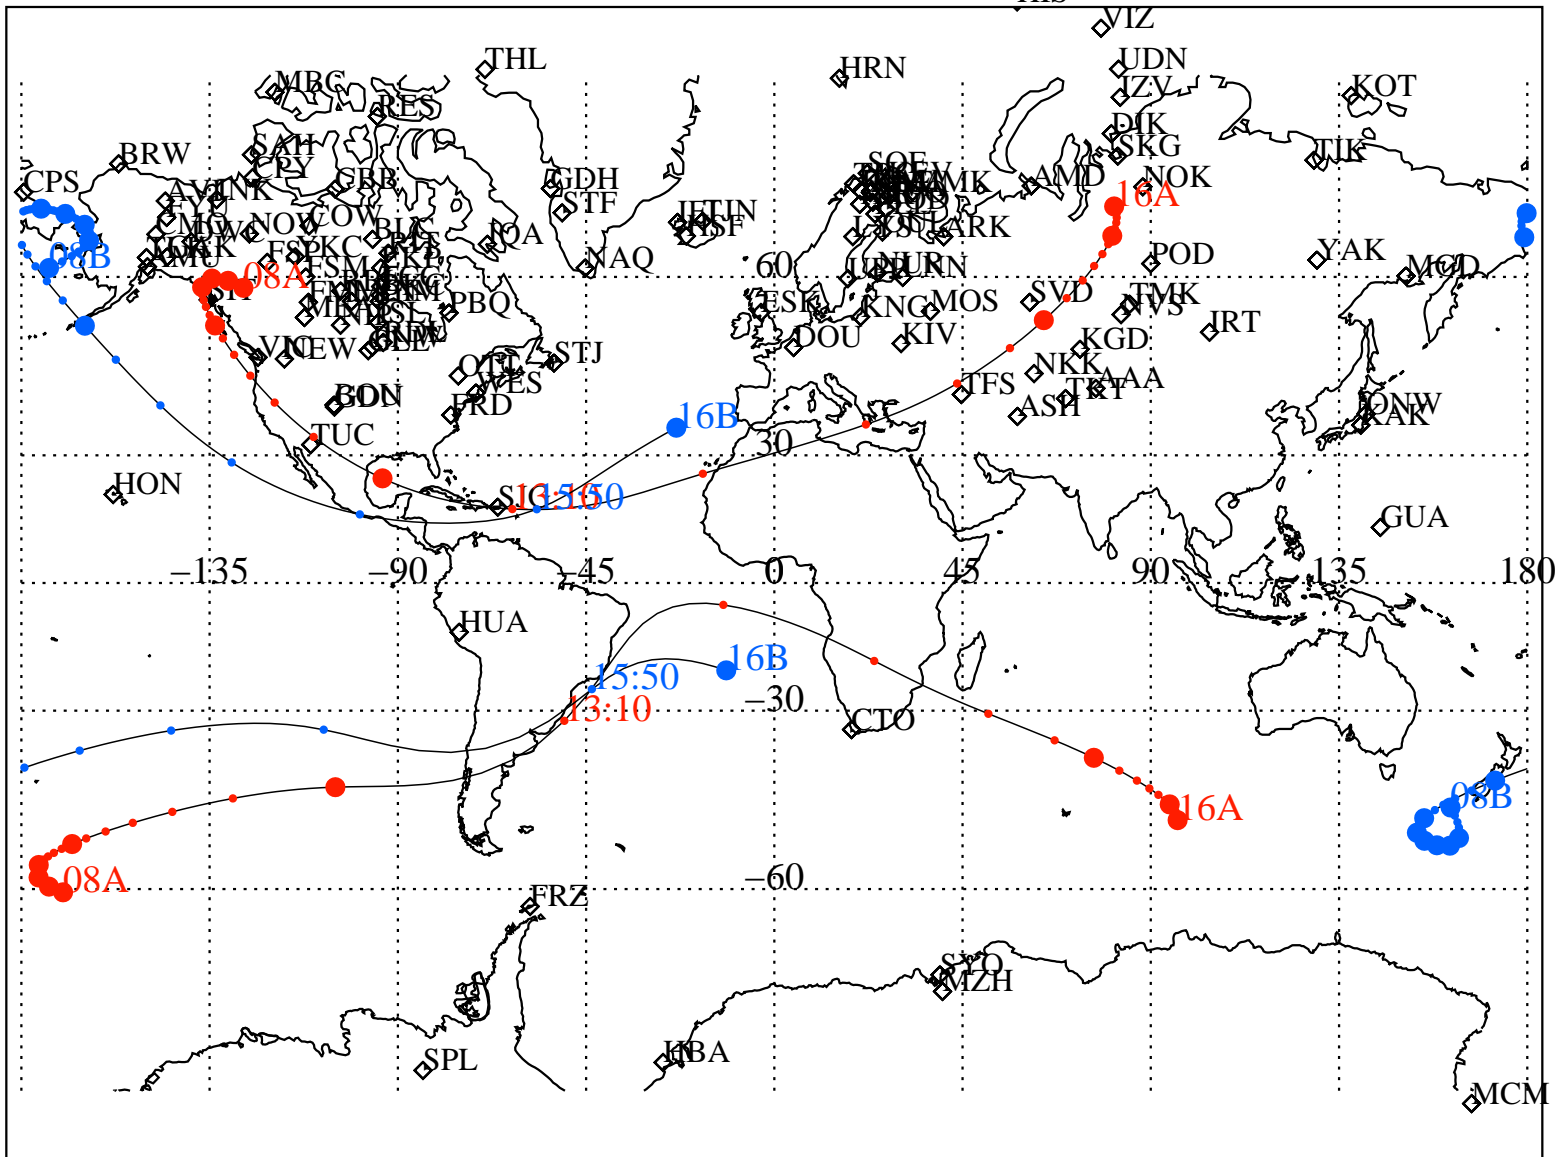

ALE
 VAN ALLEN PROBES 2015 054 (02/23) 08:00 to 2015 054 (02/23) 16:00

RBSPA-A, RBSPB-B,