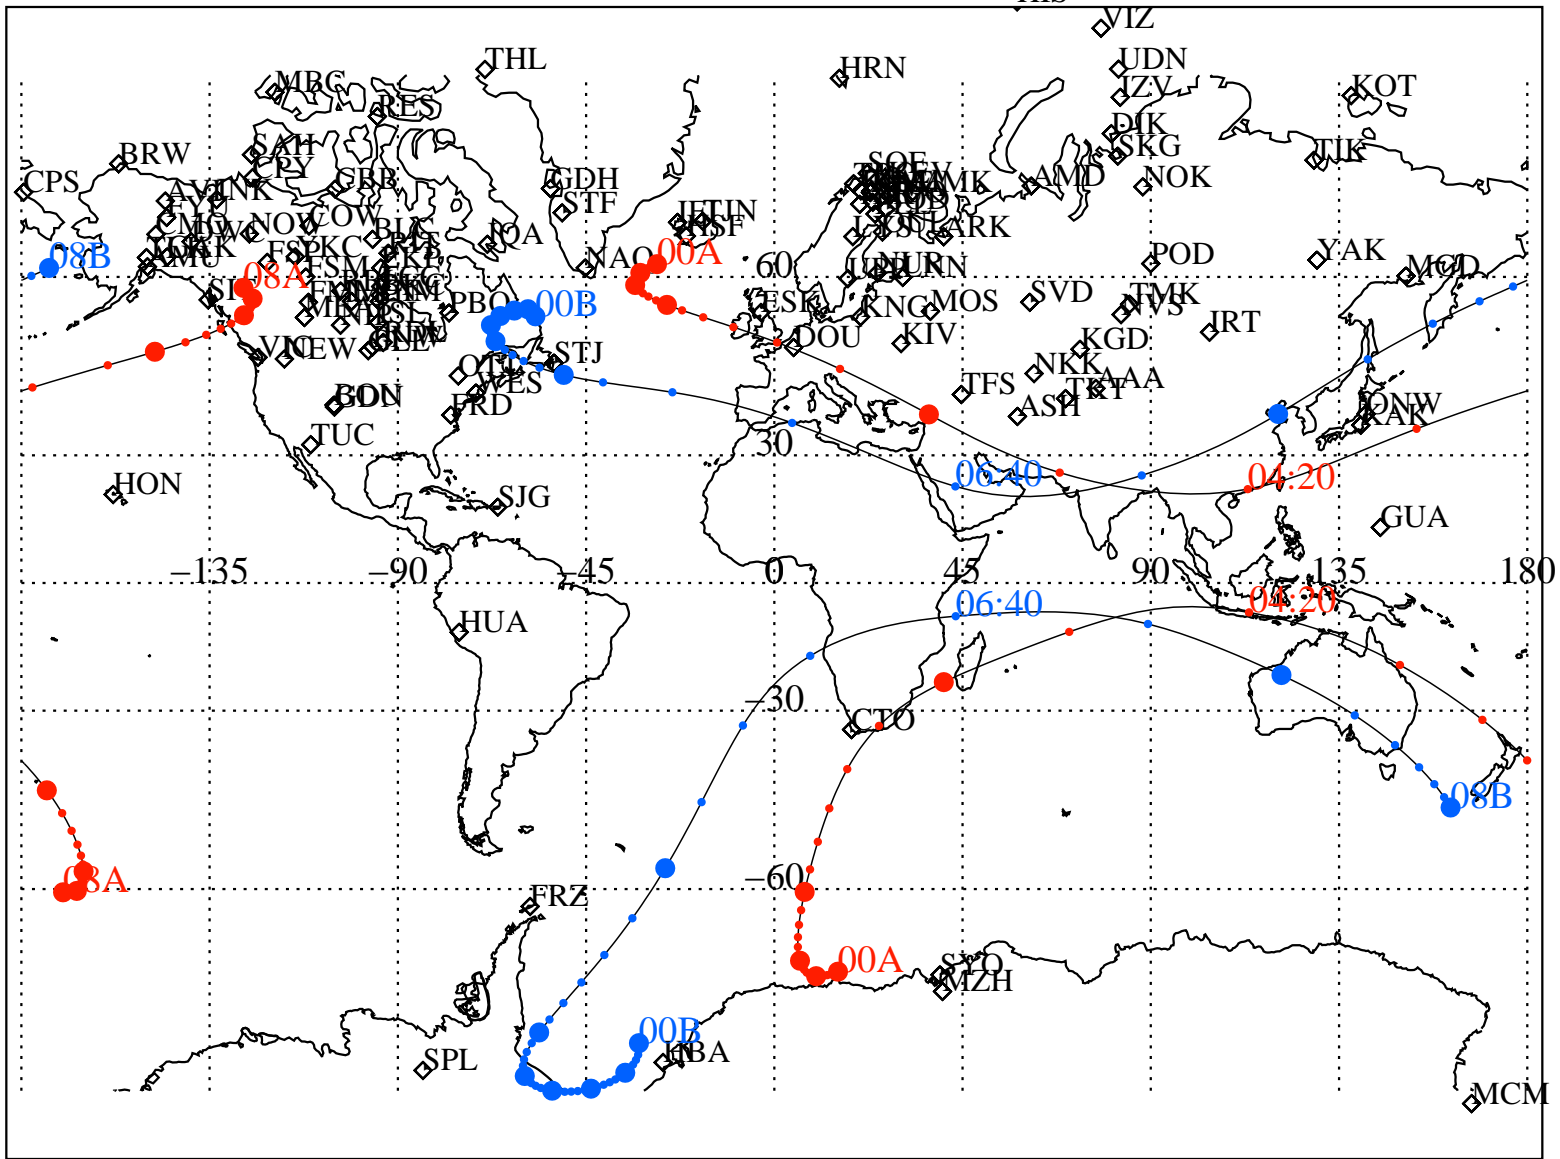

ALE
VAN ALLEN PROBES 2015 054 (02/23) 00:00 to 2015 054 (02/23) 08:00

RBSPA-A, RBSPB-B,