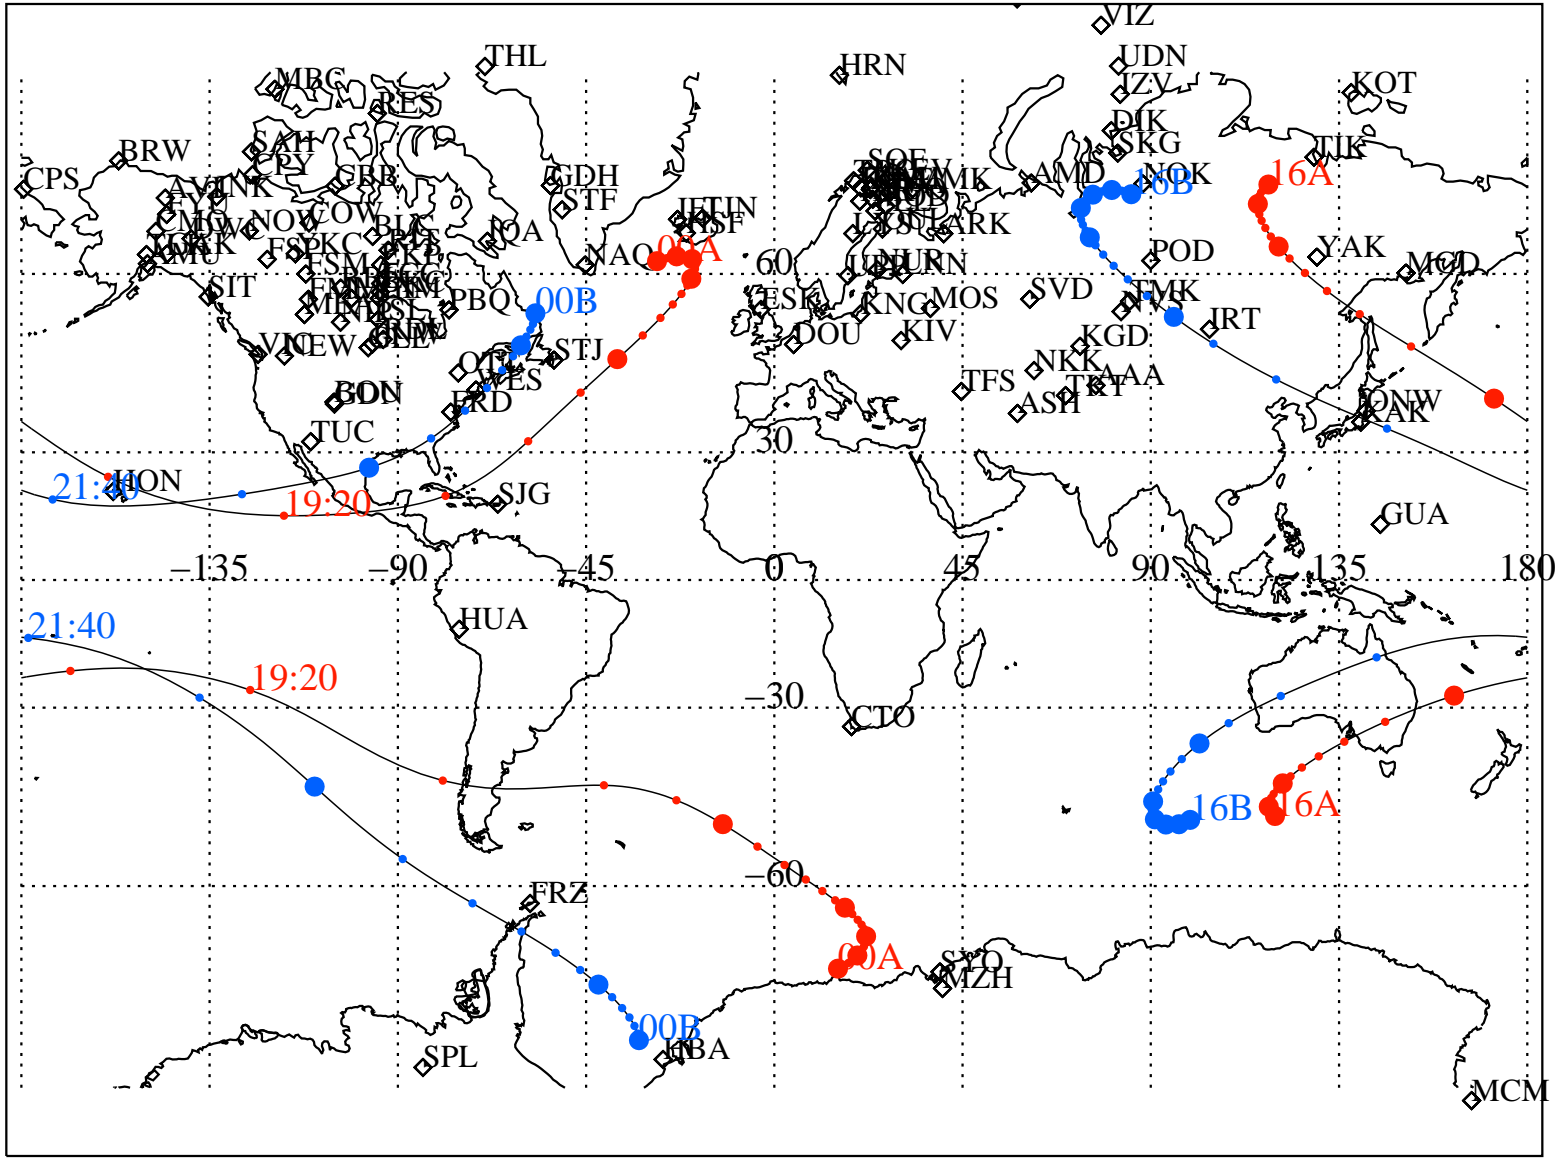

# VAN ALLEN PROBES 2015 053 (02/22) 16:00 to 2015 054 (02/23) 00:00

RBSPA-A, RBSPB-B,