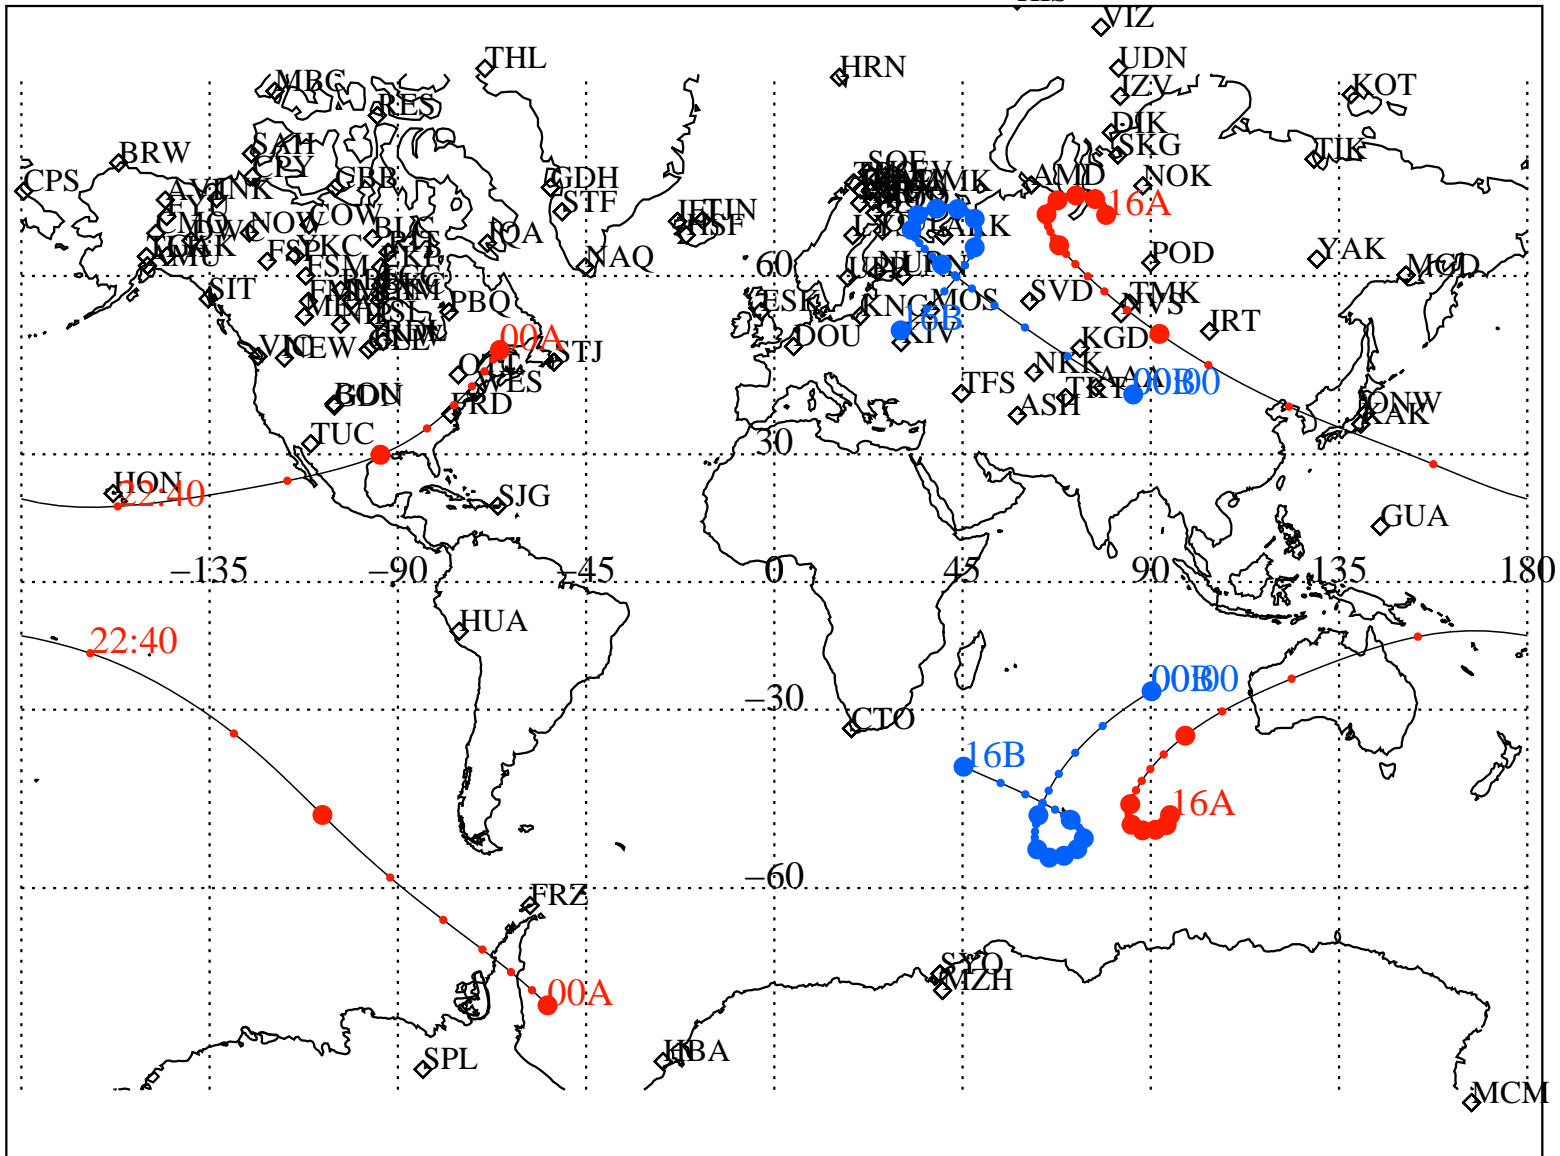

ALE
 VAN ALLEN PROBES 2015 048 (02/17) 16:00 to 2015 049 (02/18) 00:00

RBSPA-A, RBSPB-B,