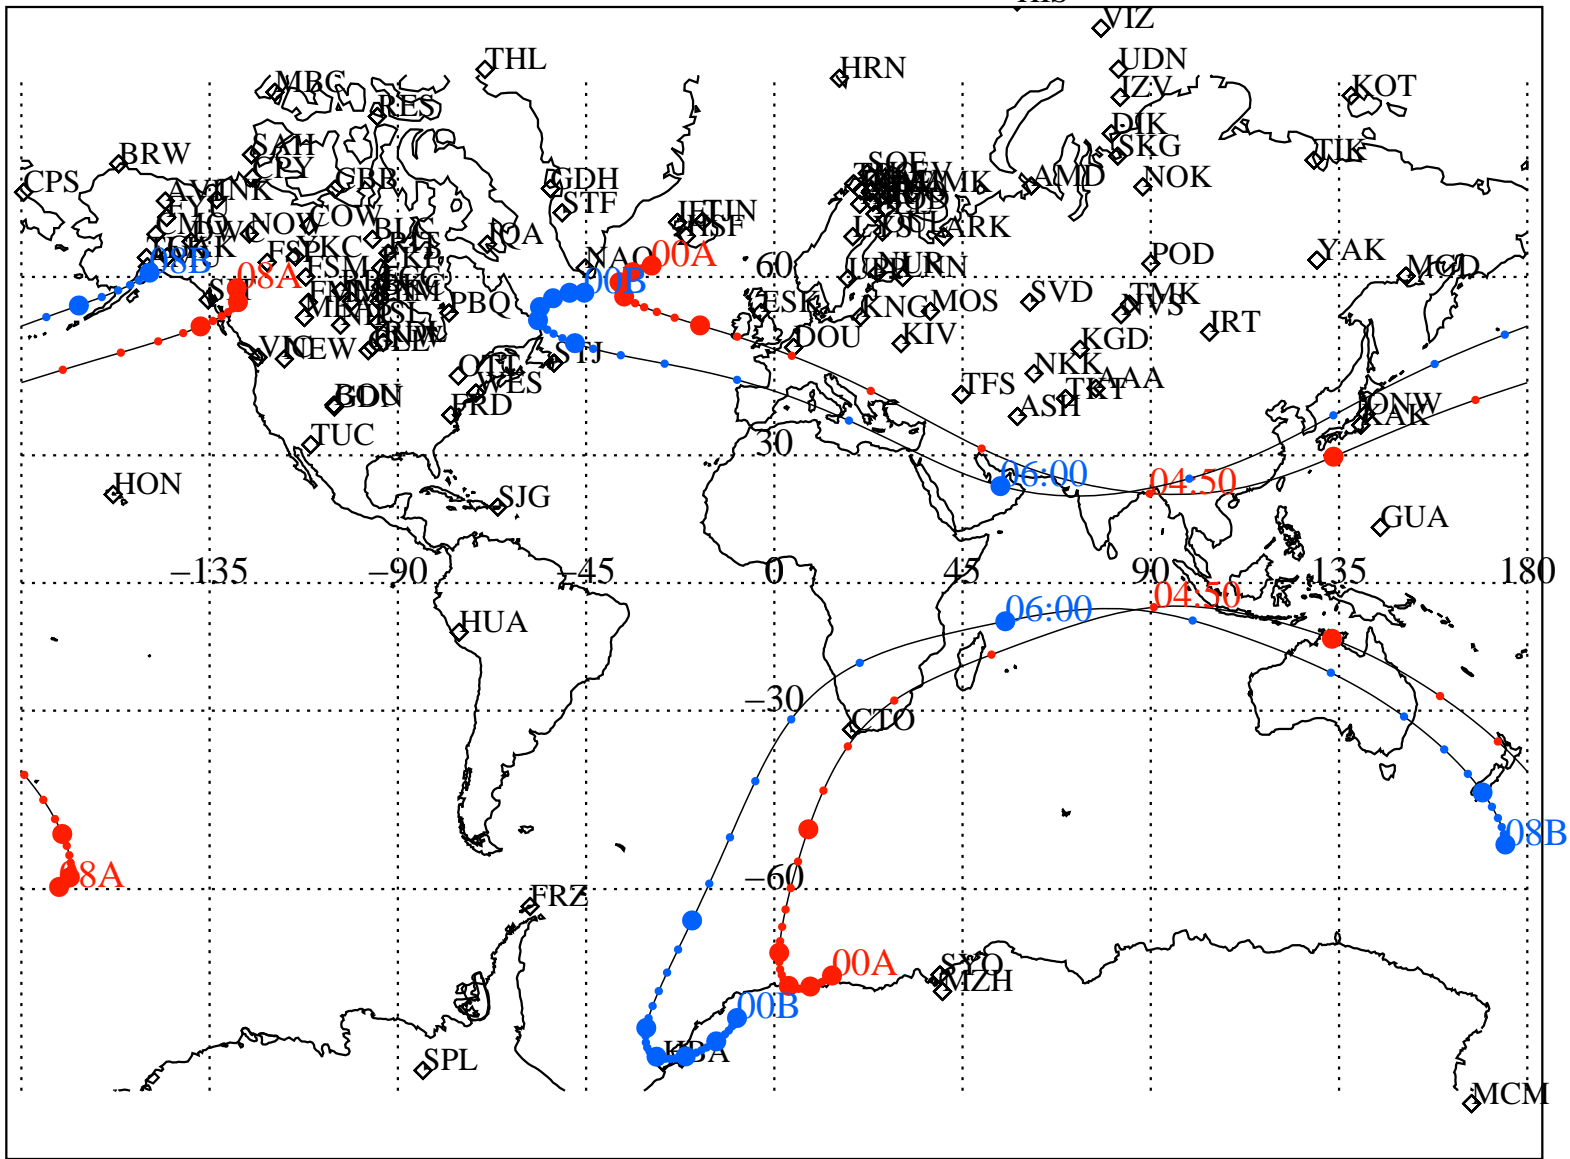

ALE  
VAN ALLEN PROBES 2015 045 (02/14) 00:00 to 2015 045 (02/14) 08:00

RBSPA-A, RBSPB-B,