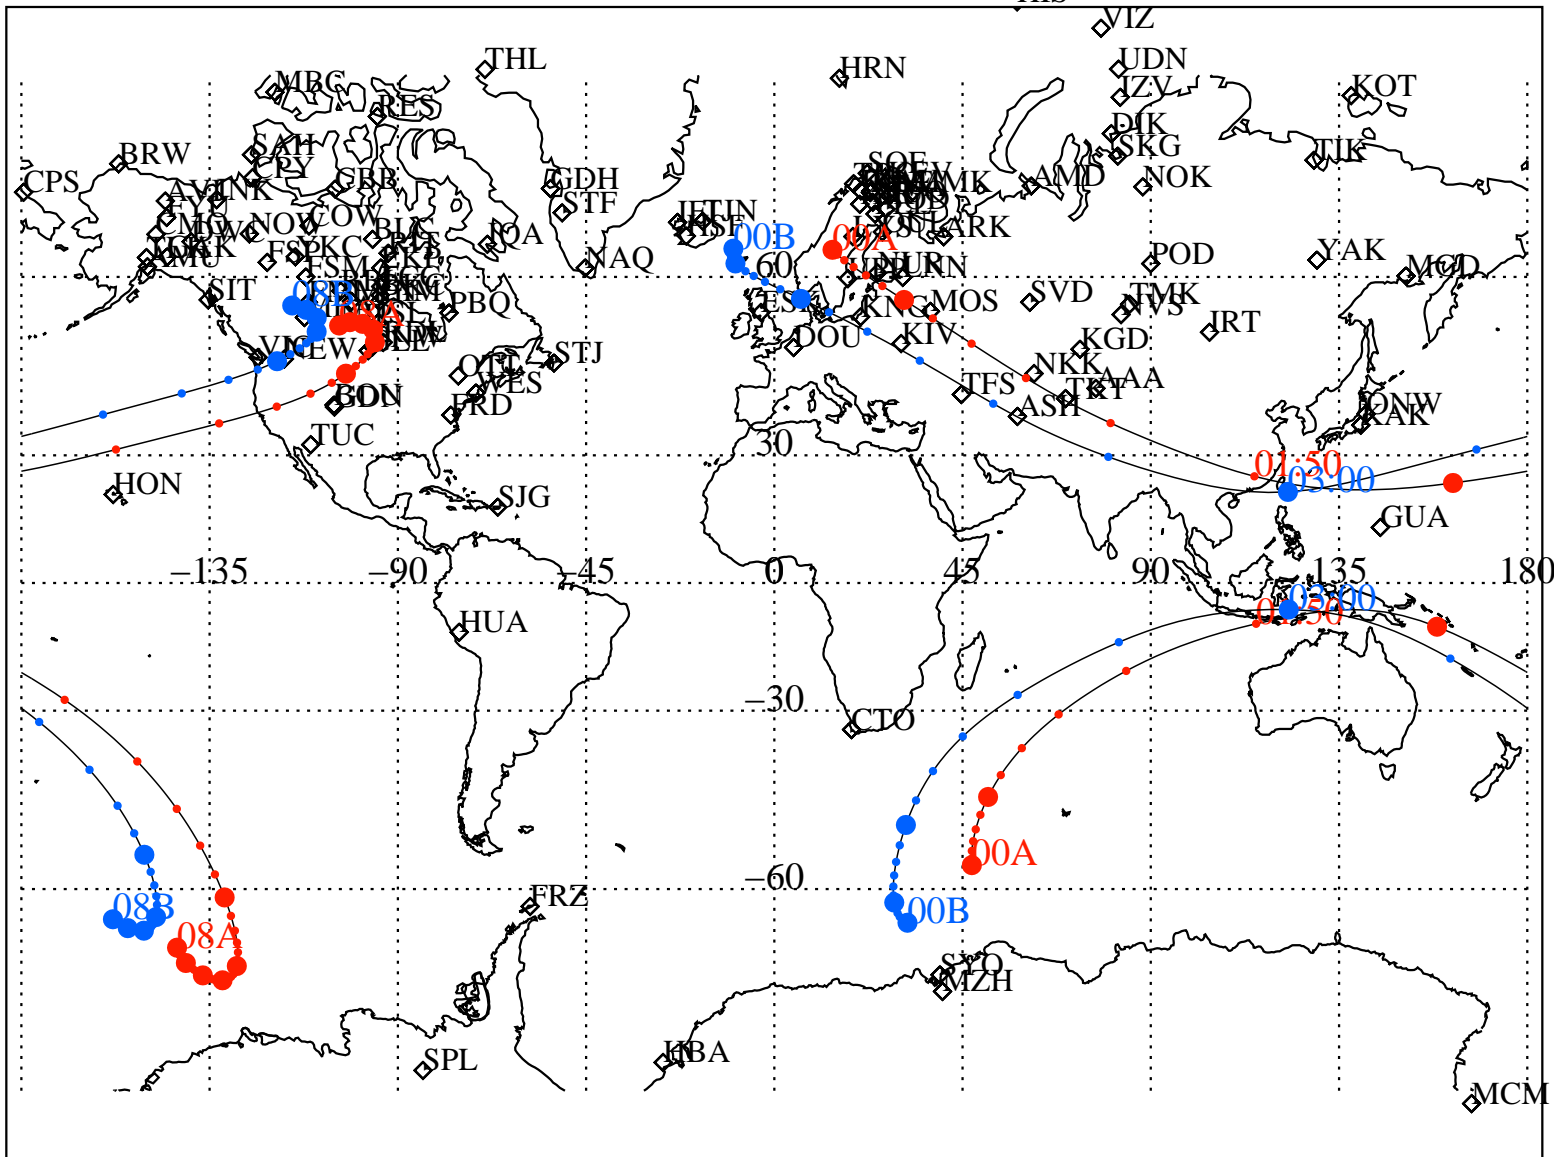

ALE
 VAN ALLEN PROBES 2015 044 (02/13) 00:00 to 2015 044 (02/13) 08:00

RBSPA-A, RBSPA-B,