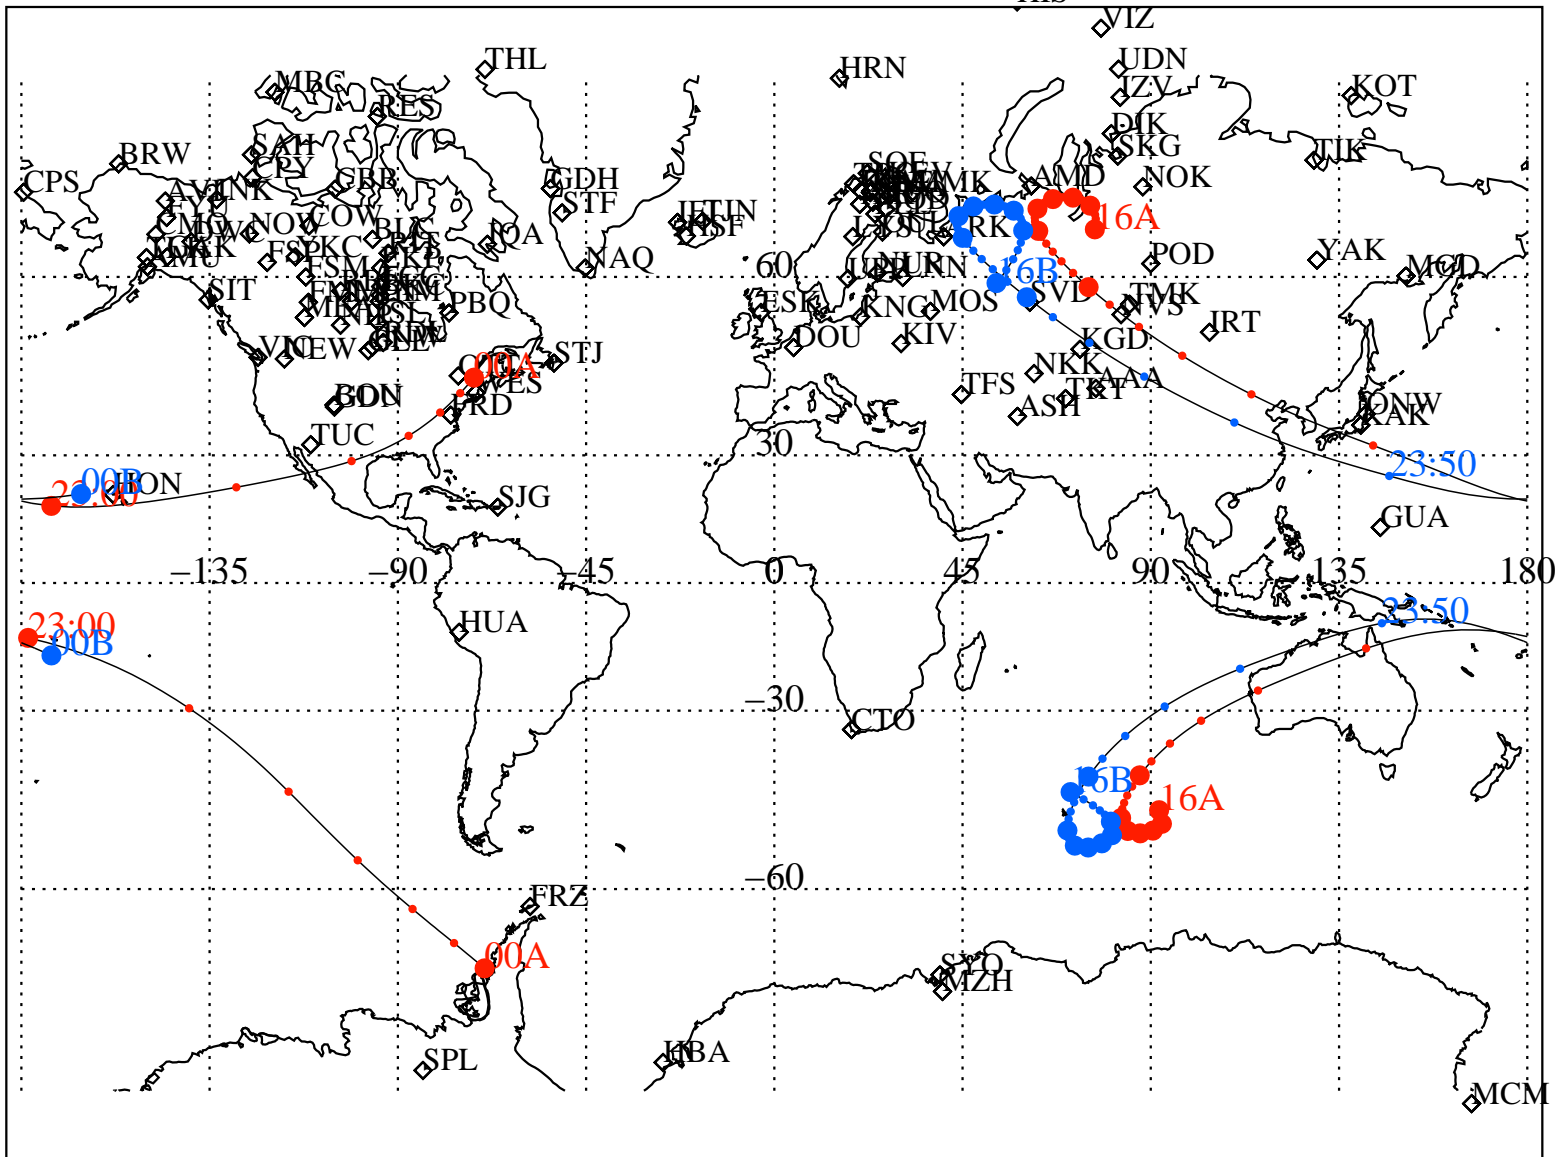

ALE  
VAN ALLEN PROBES 2015 042 (02/11) 16:00 to 2015 043 (02/12) 00:00

RBSPA-A, RBSPB-B,