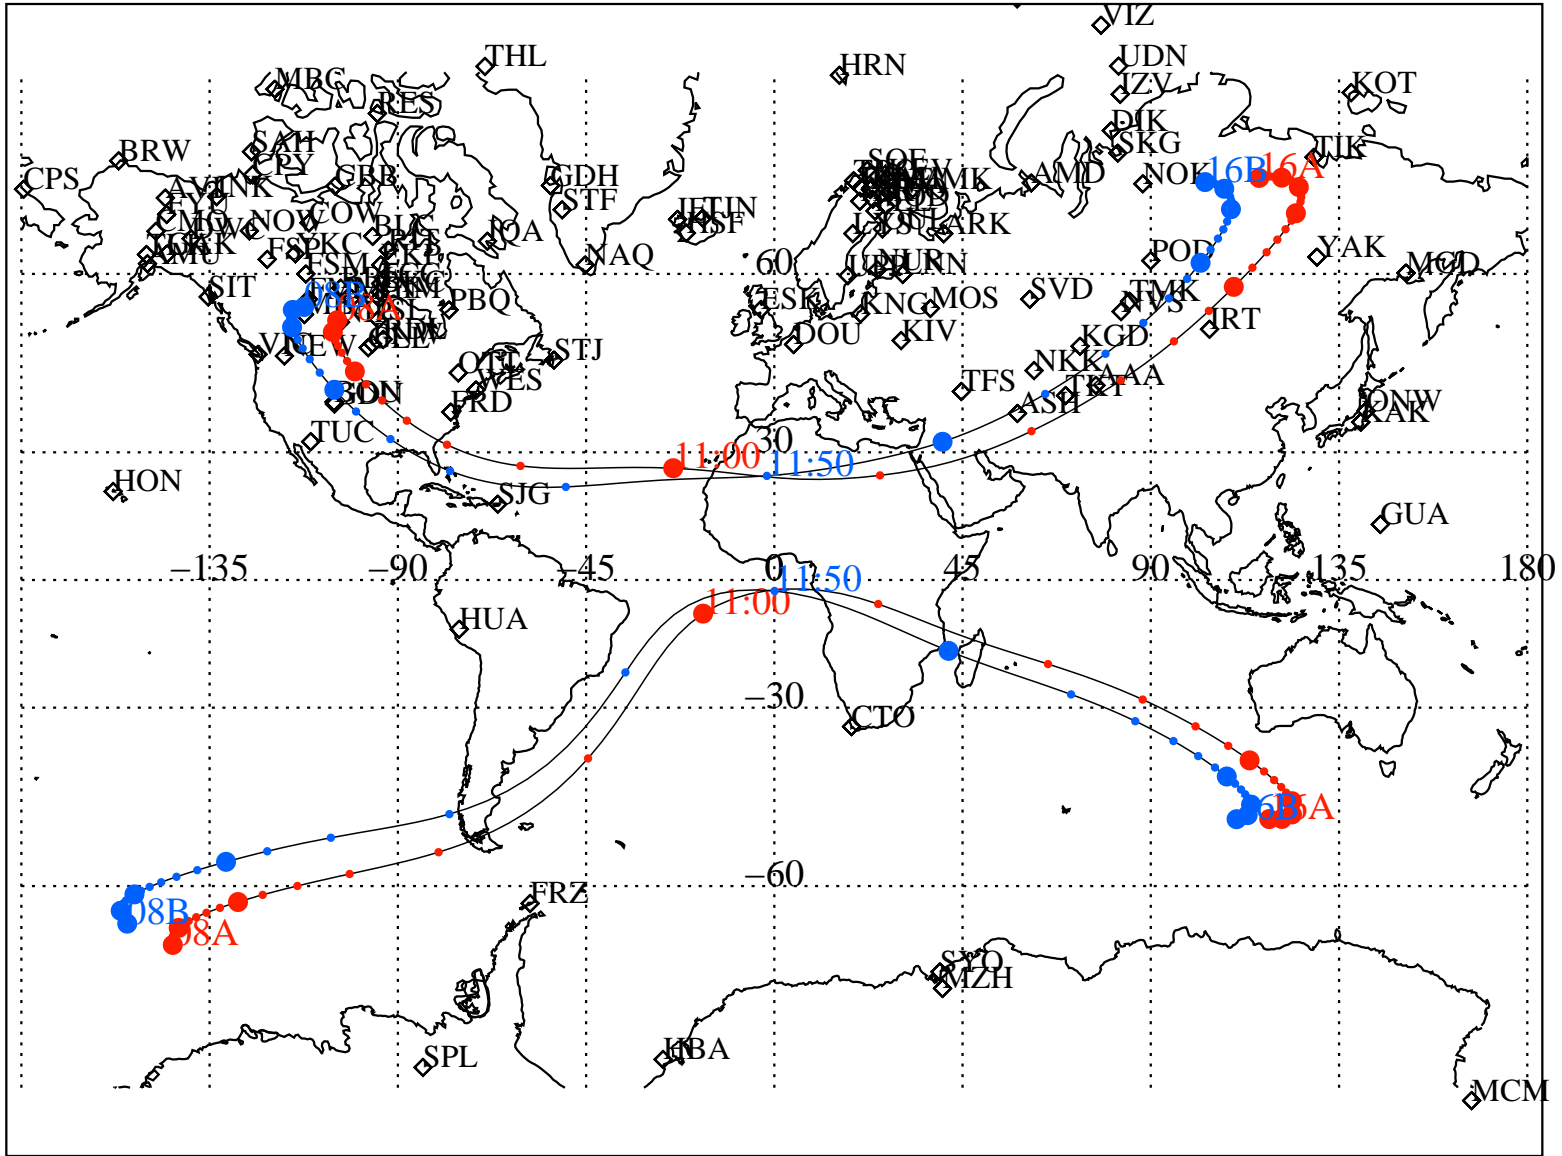

VAN ALLEN PROBES 2015 041 (02/10) 08:00 to 2015 041 (02/10) 16:00

RBSPA-A, RBSPB-B,