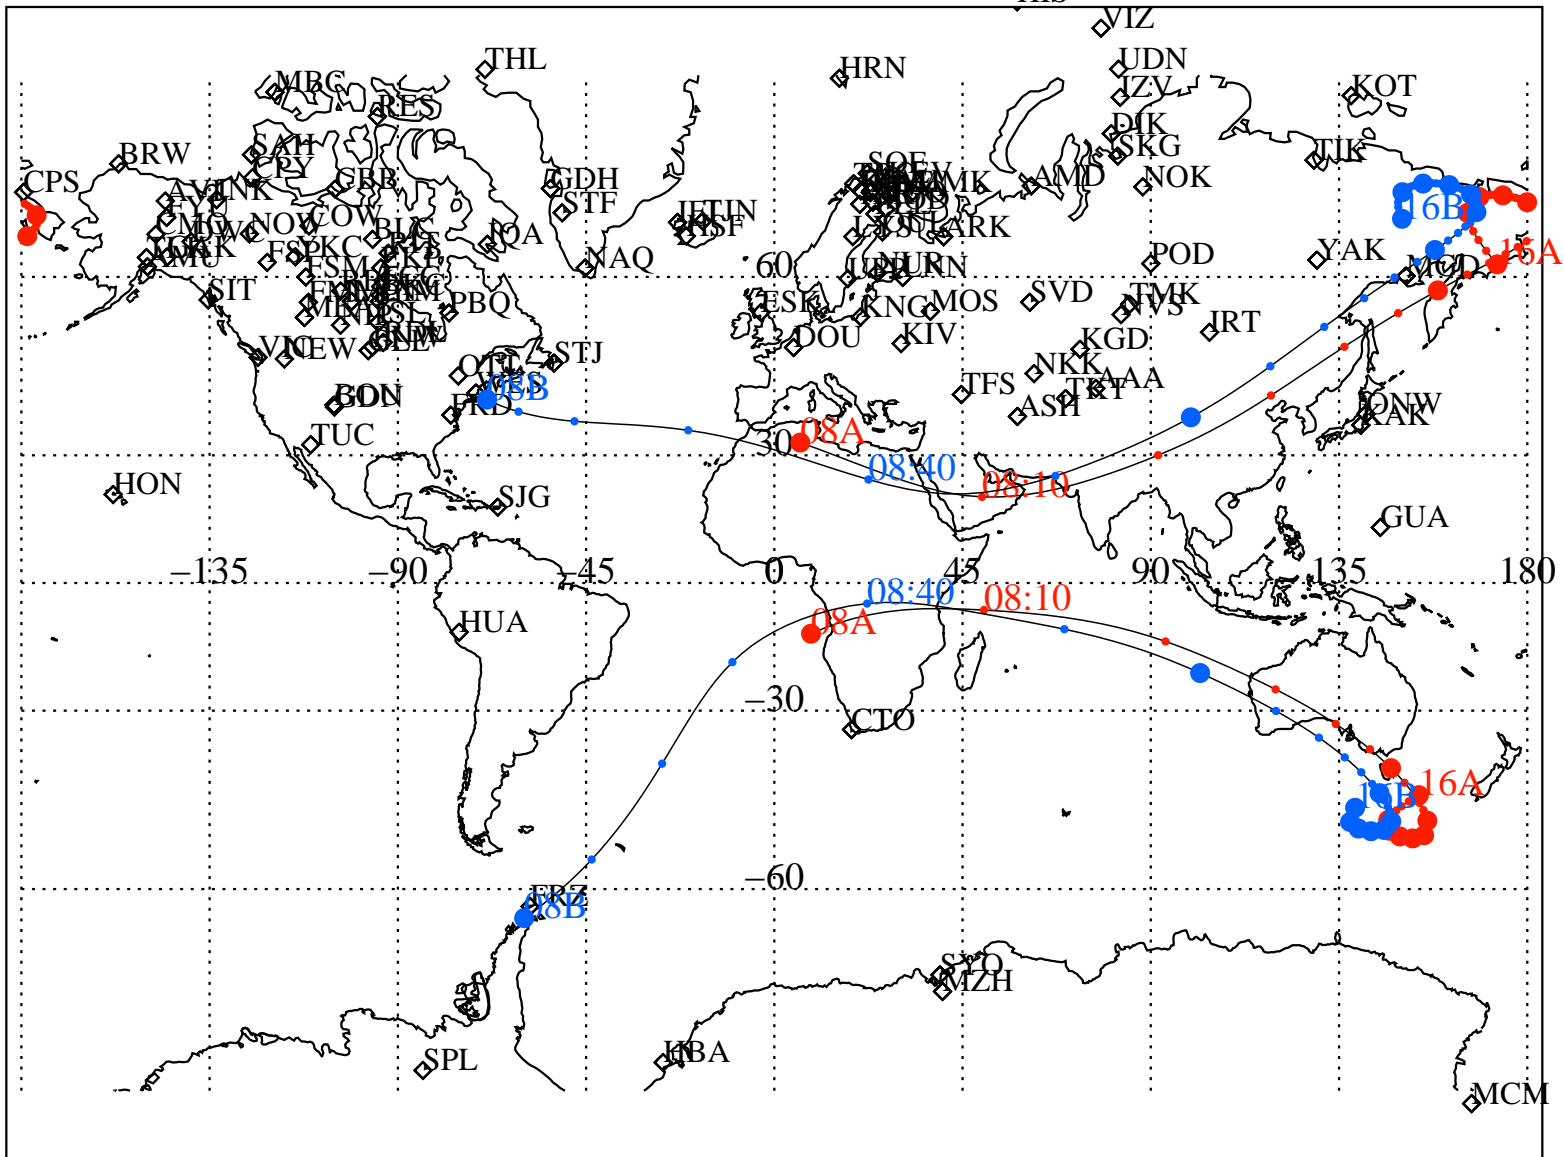

ALE
VAN ALLEN PROBES 2015 040 (02/09) 08:00 to 2015 040 (02/09) 16:00

RBSPA-A, RBSPB-B,