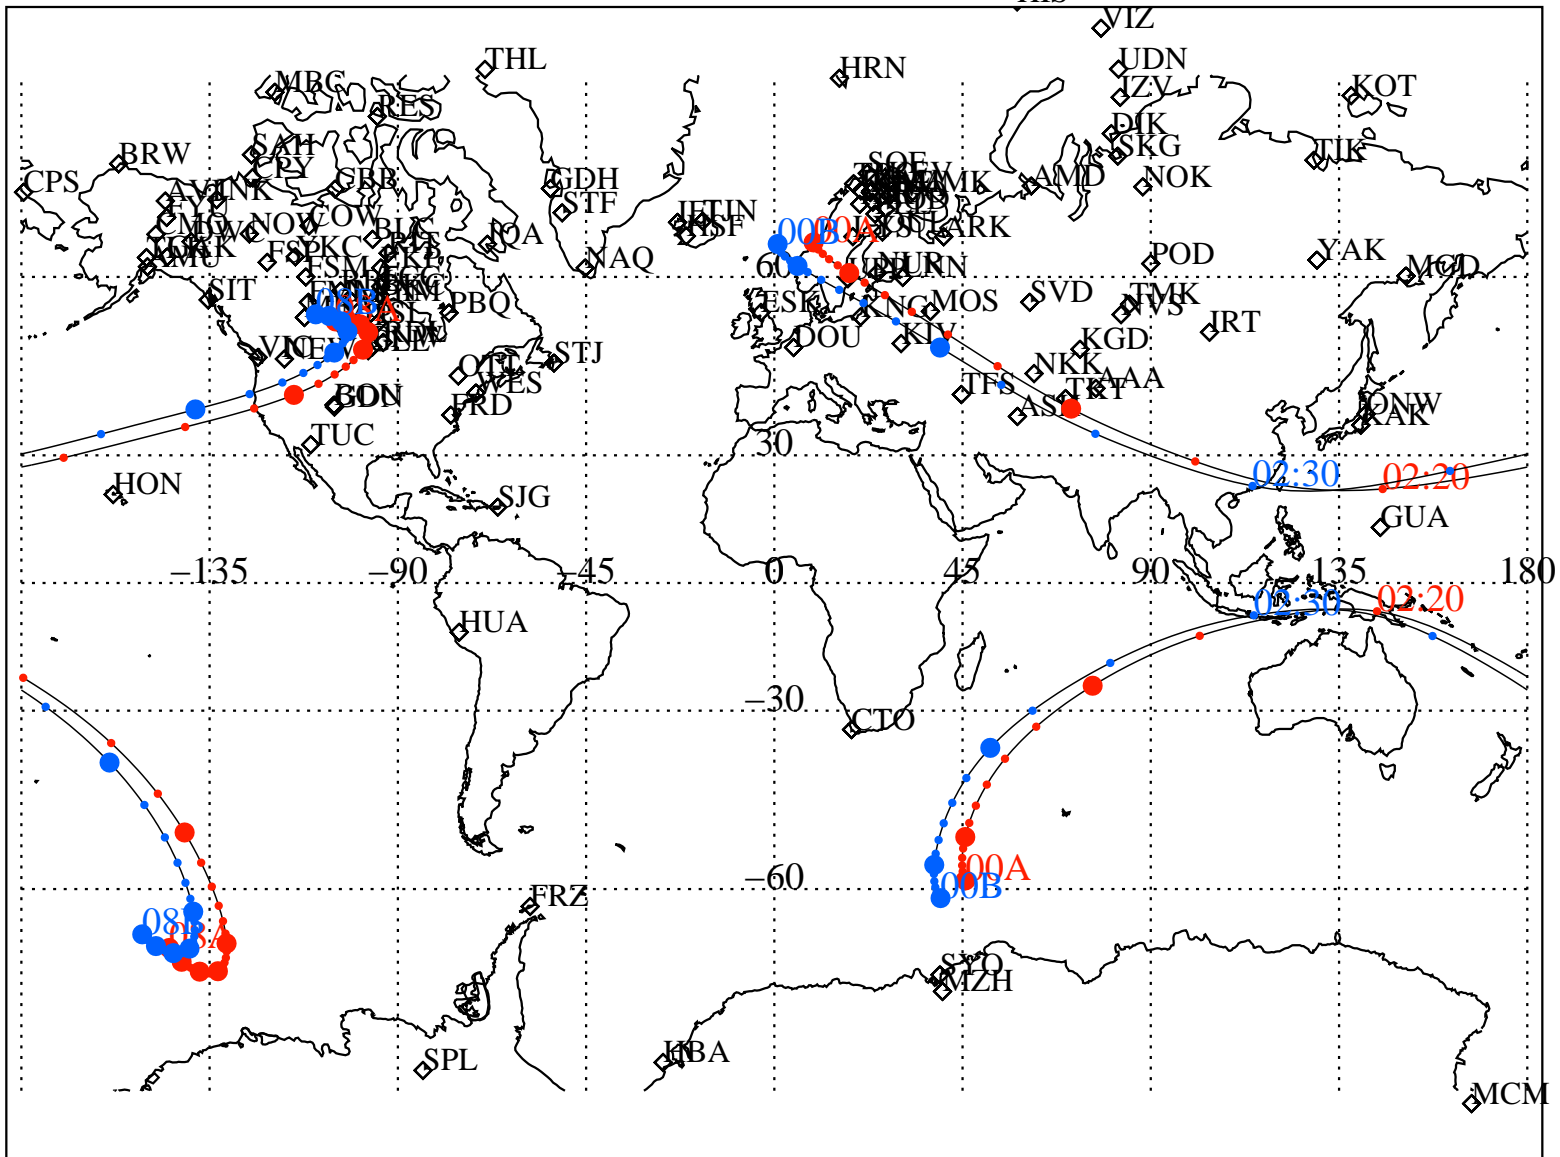

ALE  
 VAN ALLEN PROBES 2015 038 (02/07) 00:00 to 2015 038 (02/07) 08:00

RBSPA-A, RBSPB-B,