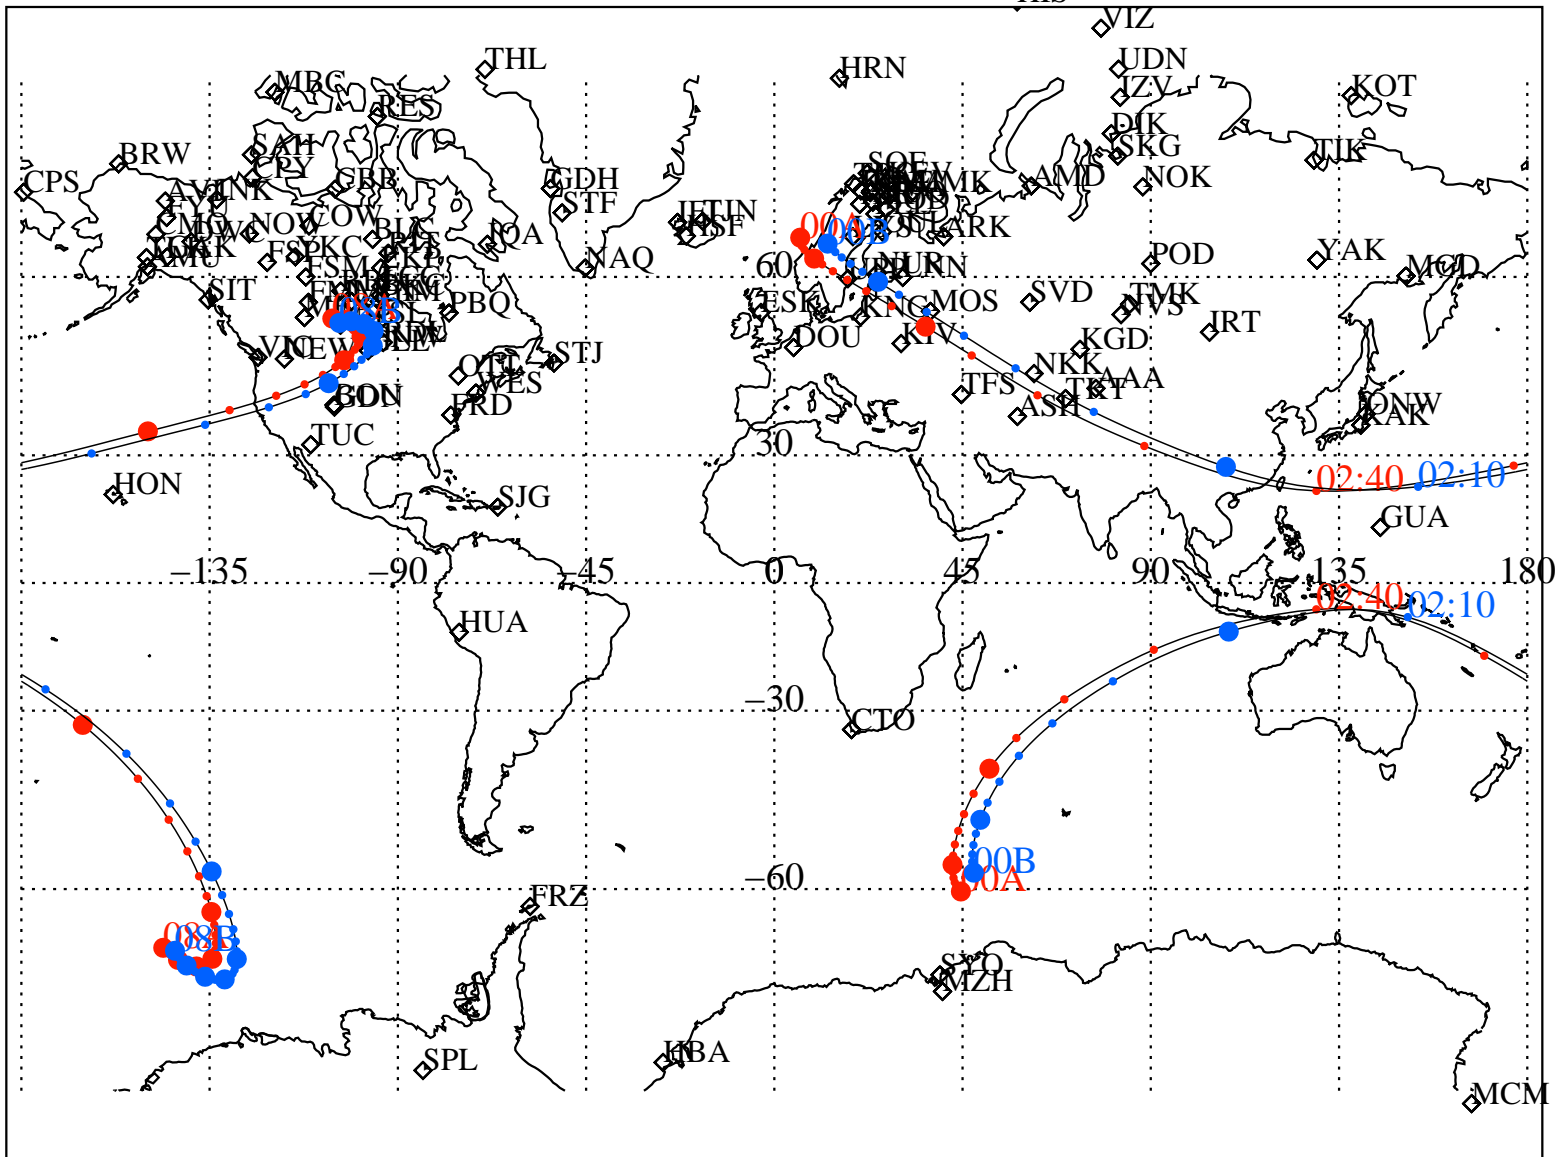

ALE  
 VAN ALLEN PROBES 2015 032 (02/01) 00:00 to 2015 032 (02/01) 08:00

RBSPA-A, RBSPB-B,