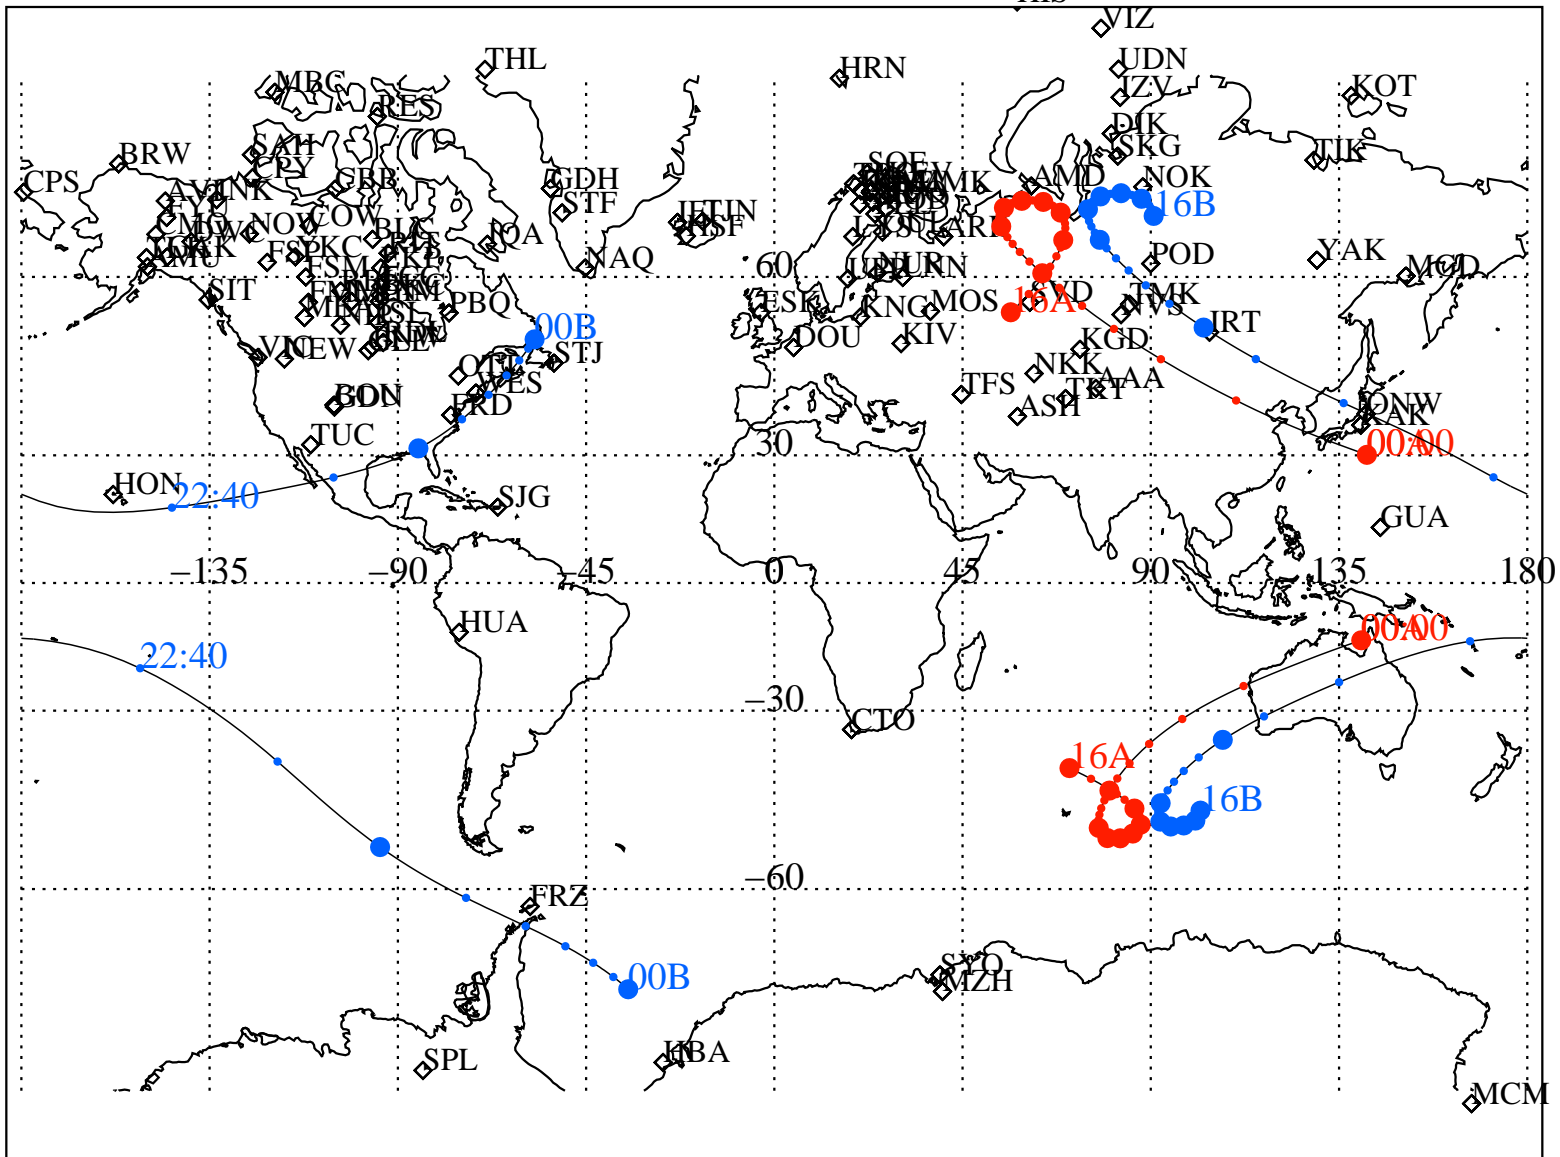

ALE  
**VAN ALLEN PROBES 2015 024 (01/24) 16:00 to 2015 025 (01/25) 00:00**

RBSPA-A, RBSPB-B,