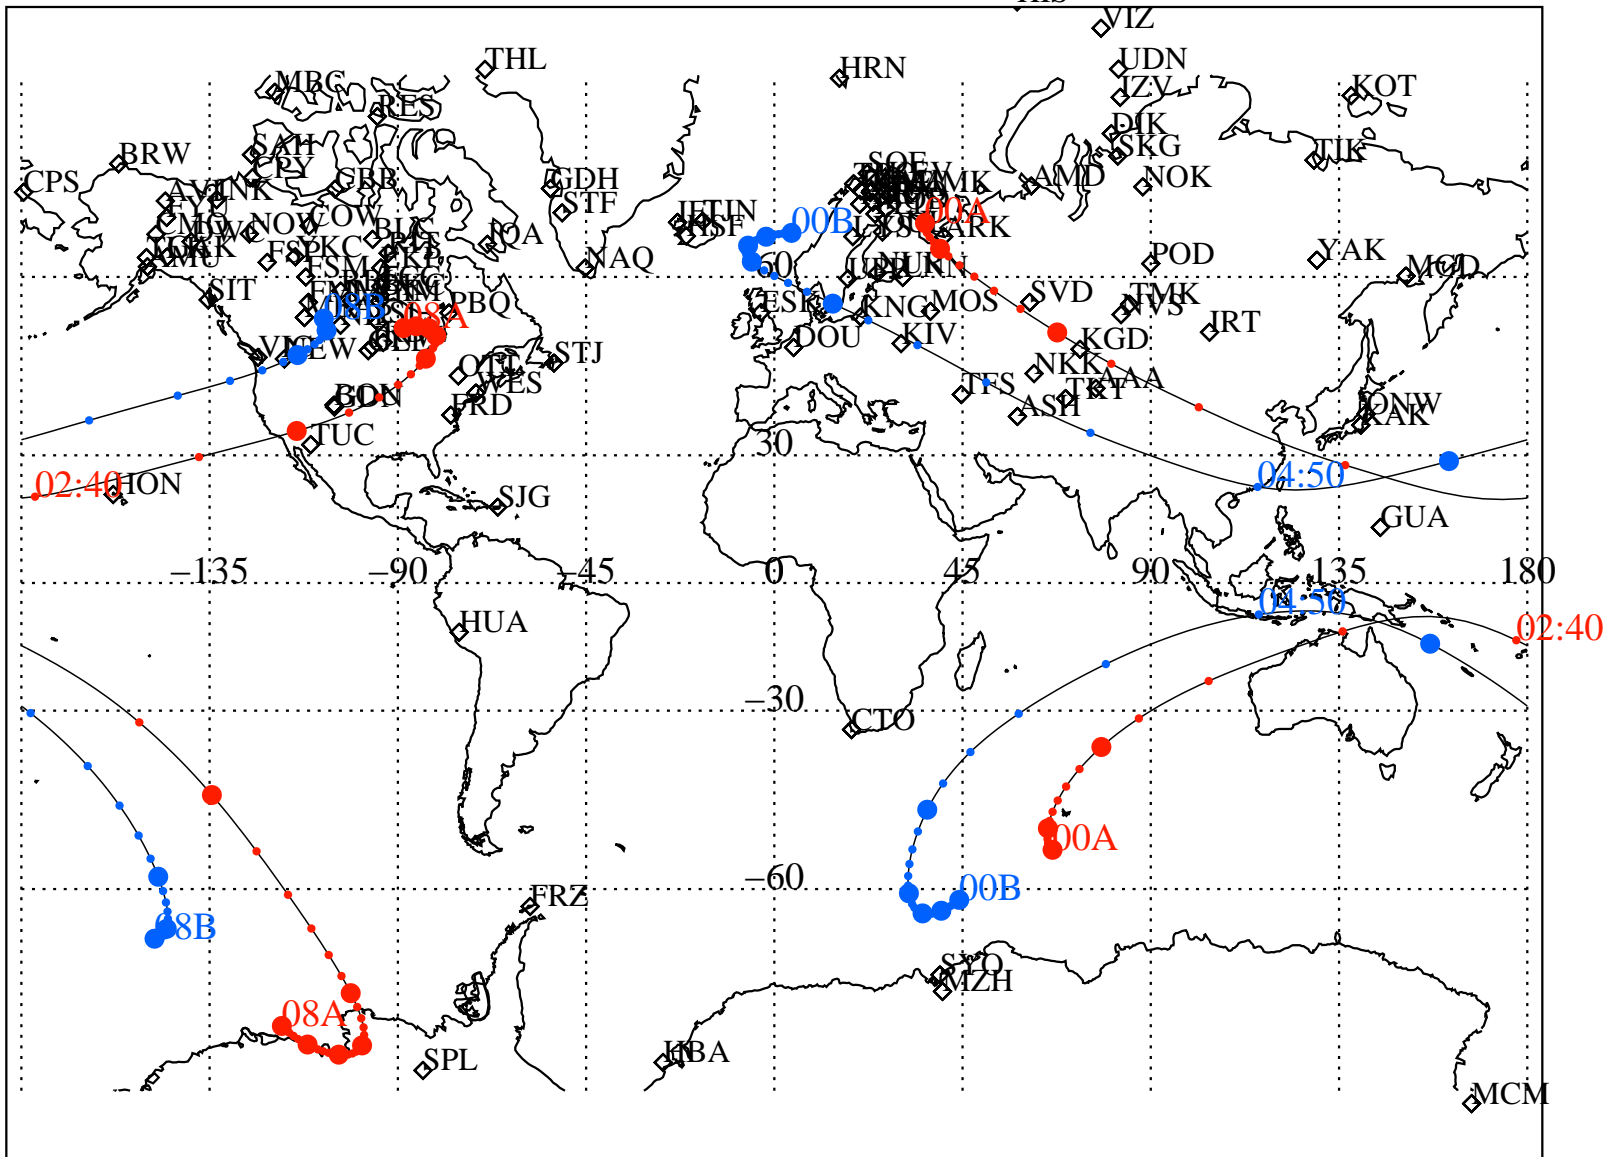

ALE
 VAN ALLEN PROBES 2014 351 (12/17) 00:00 to 2014 351 (12/17) 08:00

RBSPA-A, RBSPB-B,