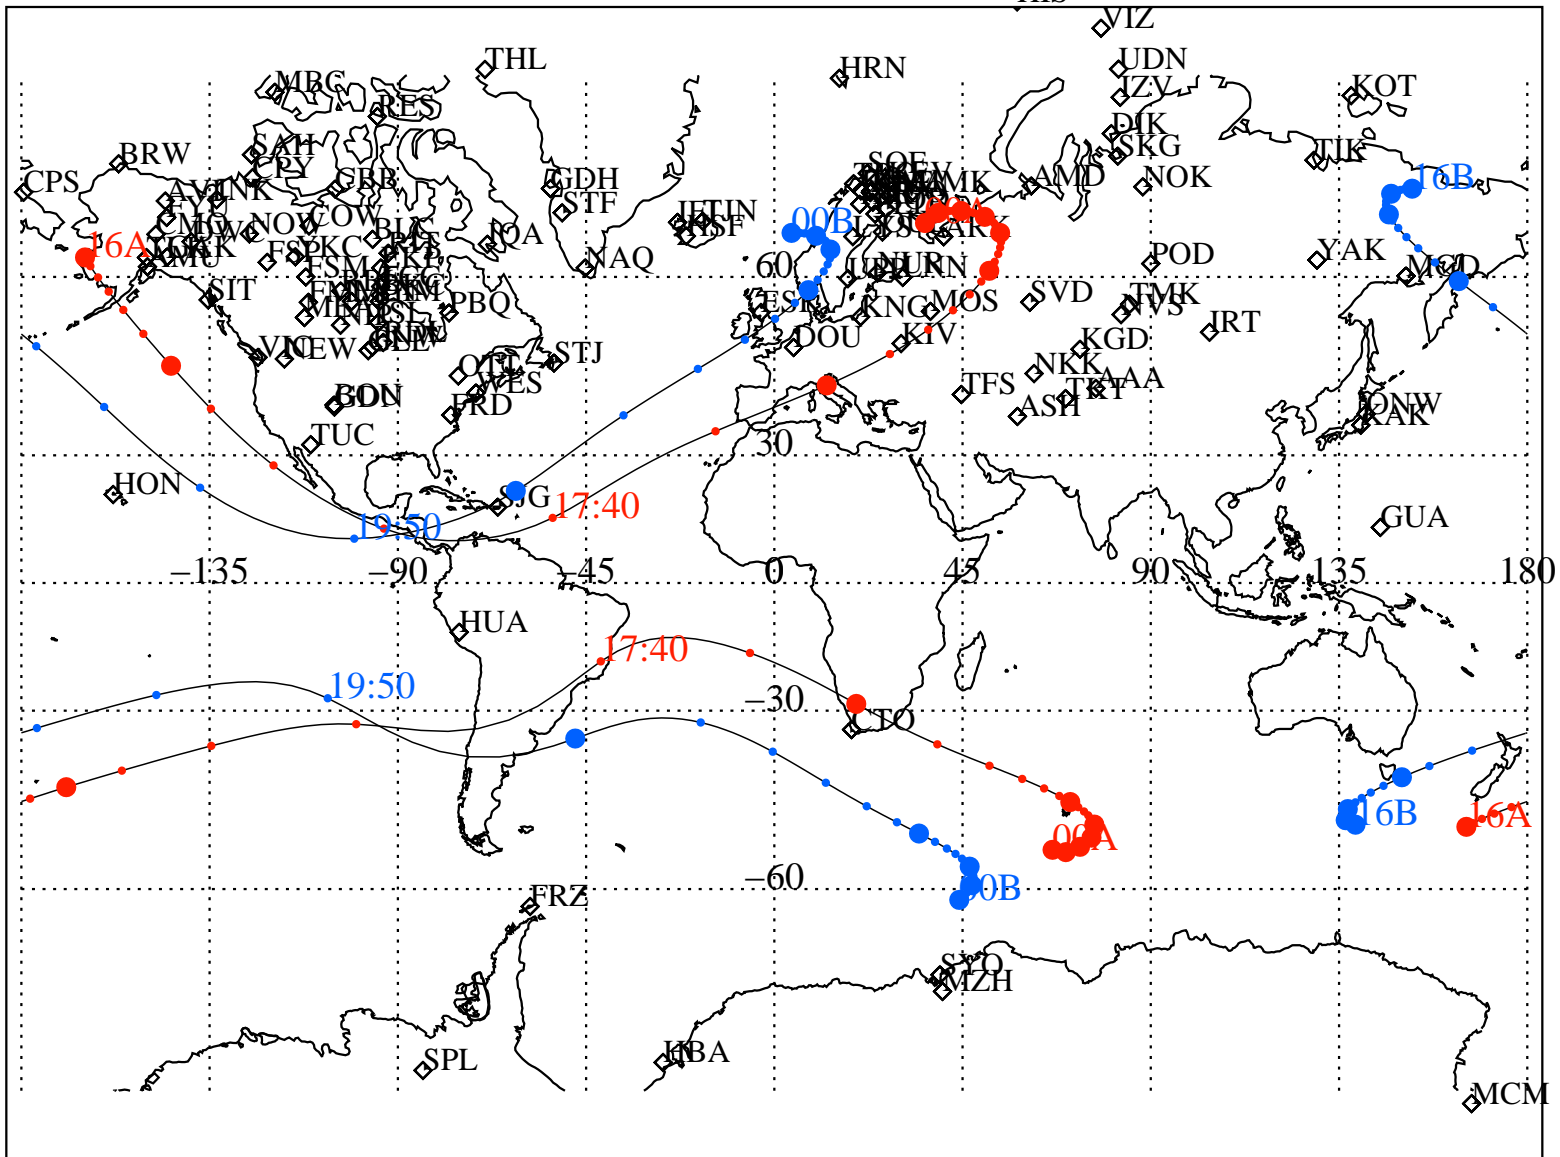

ALE  
 VAN ALLEN PROBES 2014 350 (12/16) 16:00 to 2014 351 (12/17) 00:00

RBSPA-A, RBSPB-B,