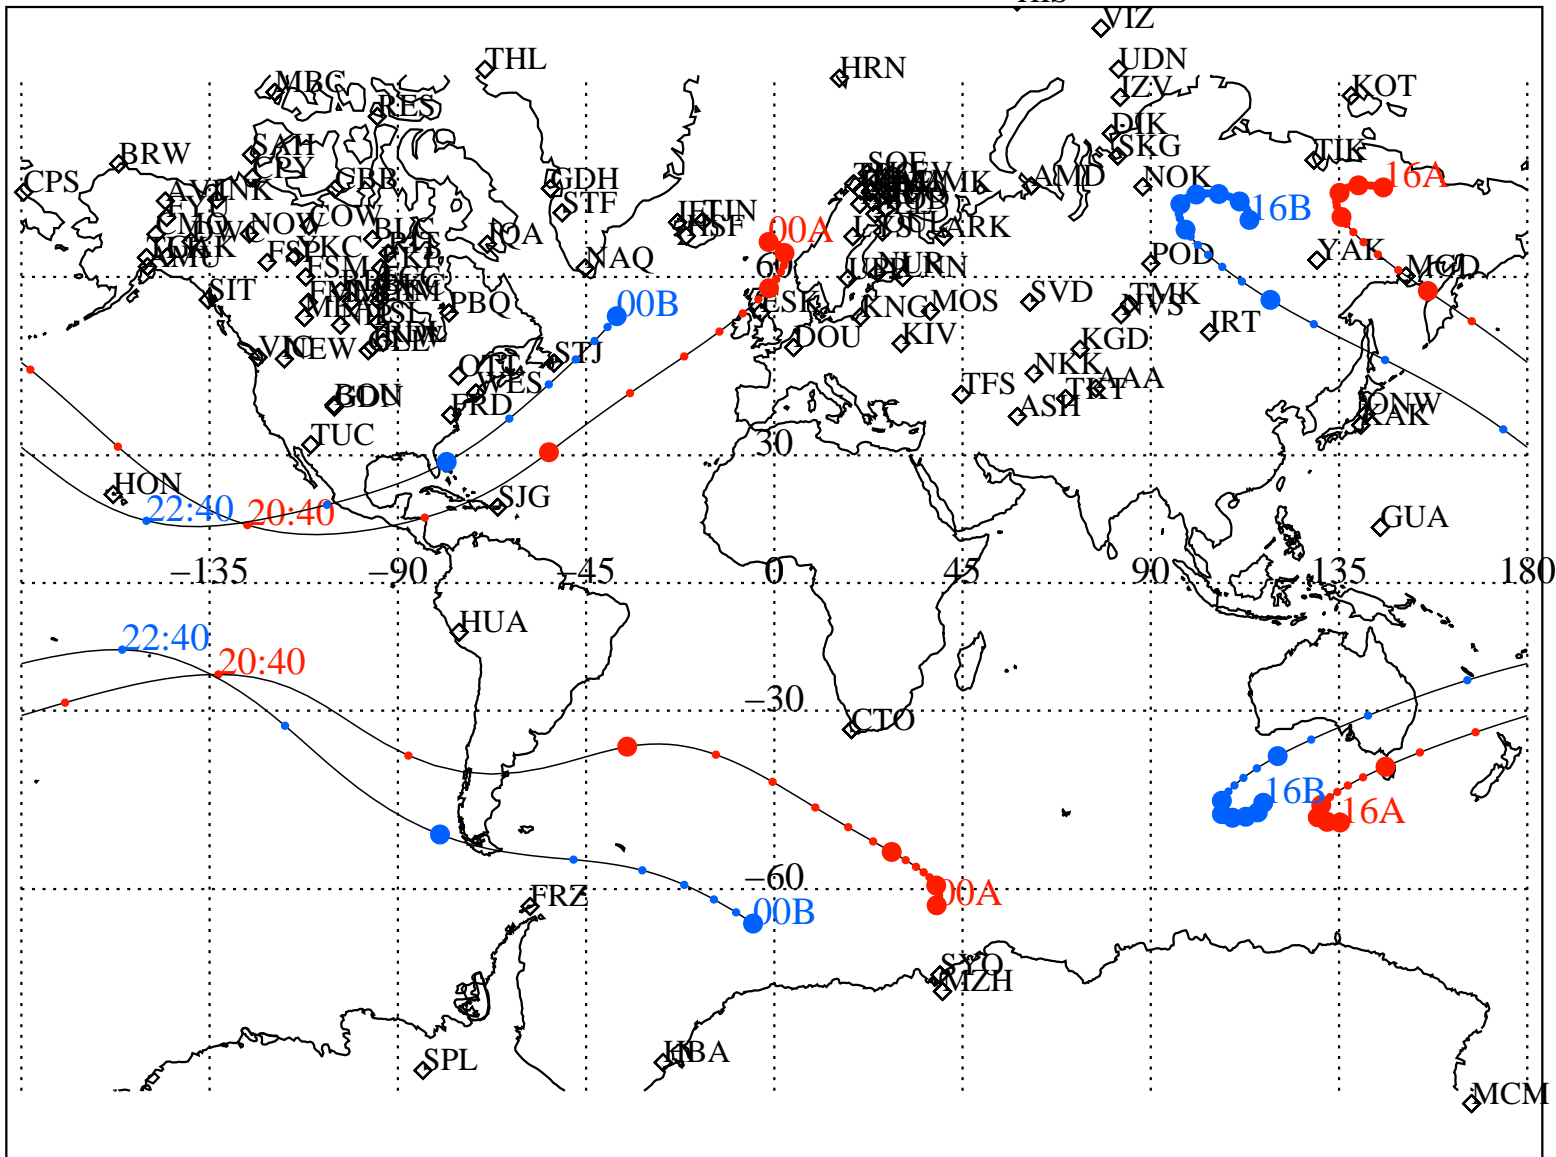

ALE
 VAN ALLEN PROBES 2014 348 (12/14) 16:00 to 2014 349 (12/15) 00:00

RBSPA-A, RBSPB-B,