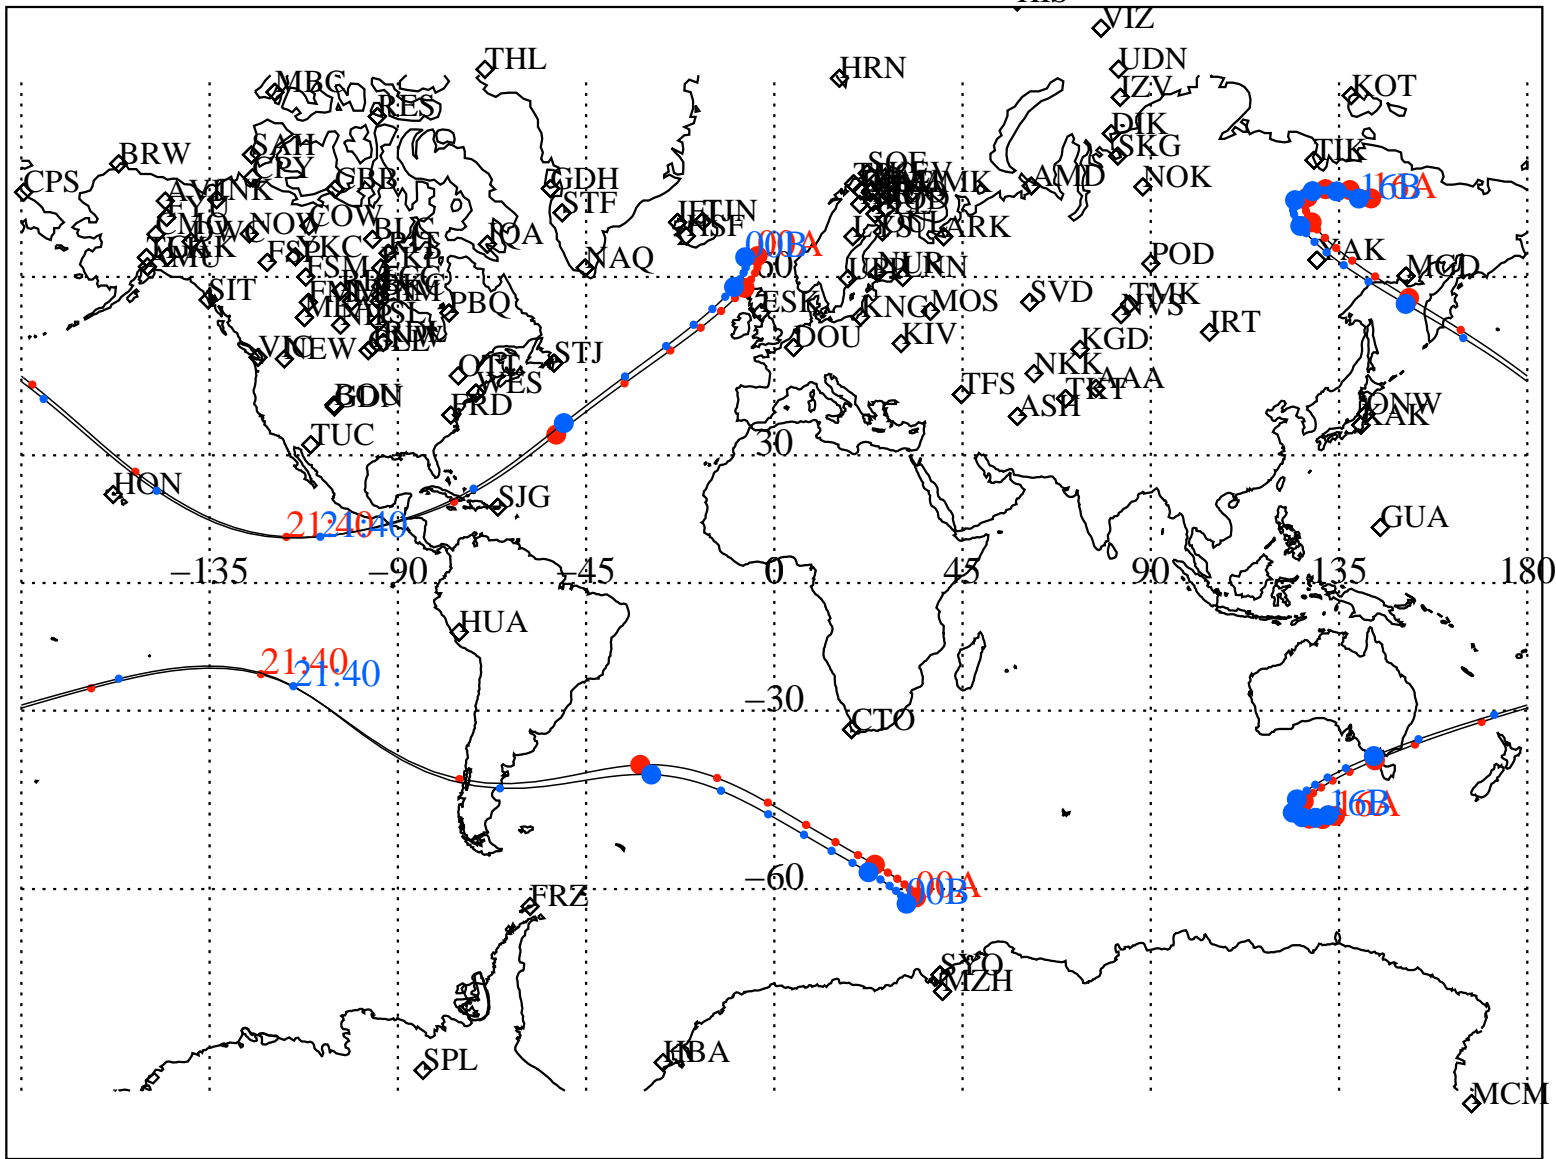

ALE
VAN ALLEN PROBES 2014 333 (11/29) 16:00 to 2014 334 (11/30) 00:00

RBSPA-A, RBSPB-B,