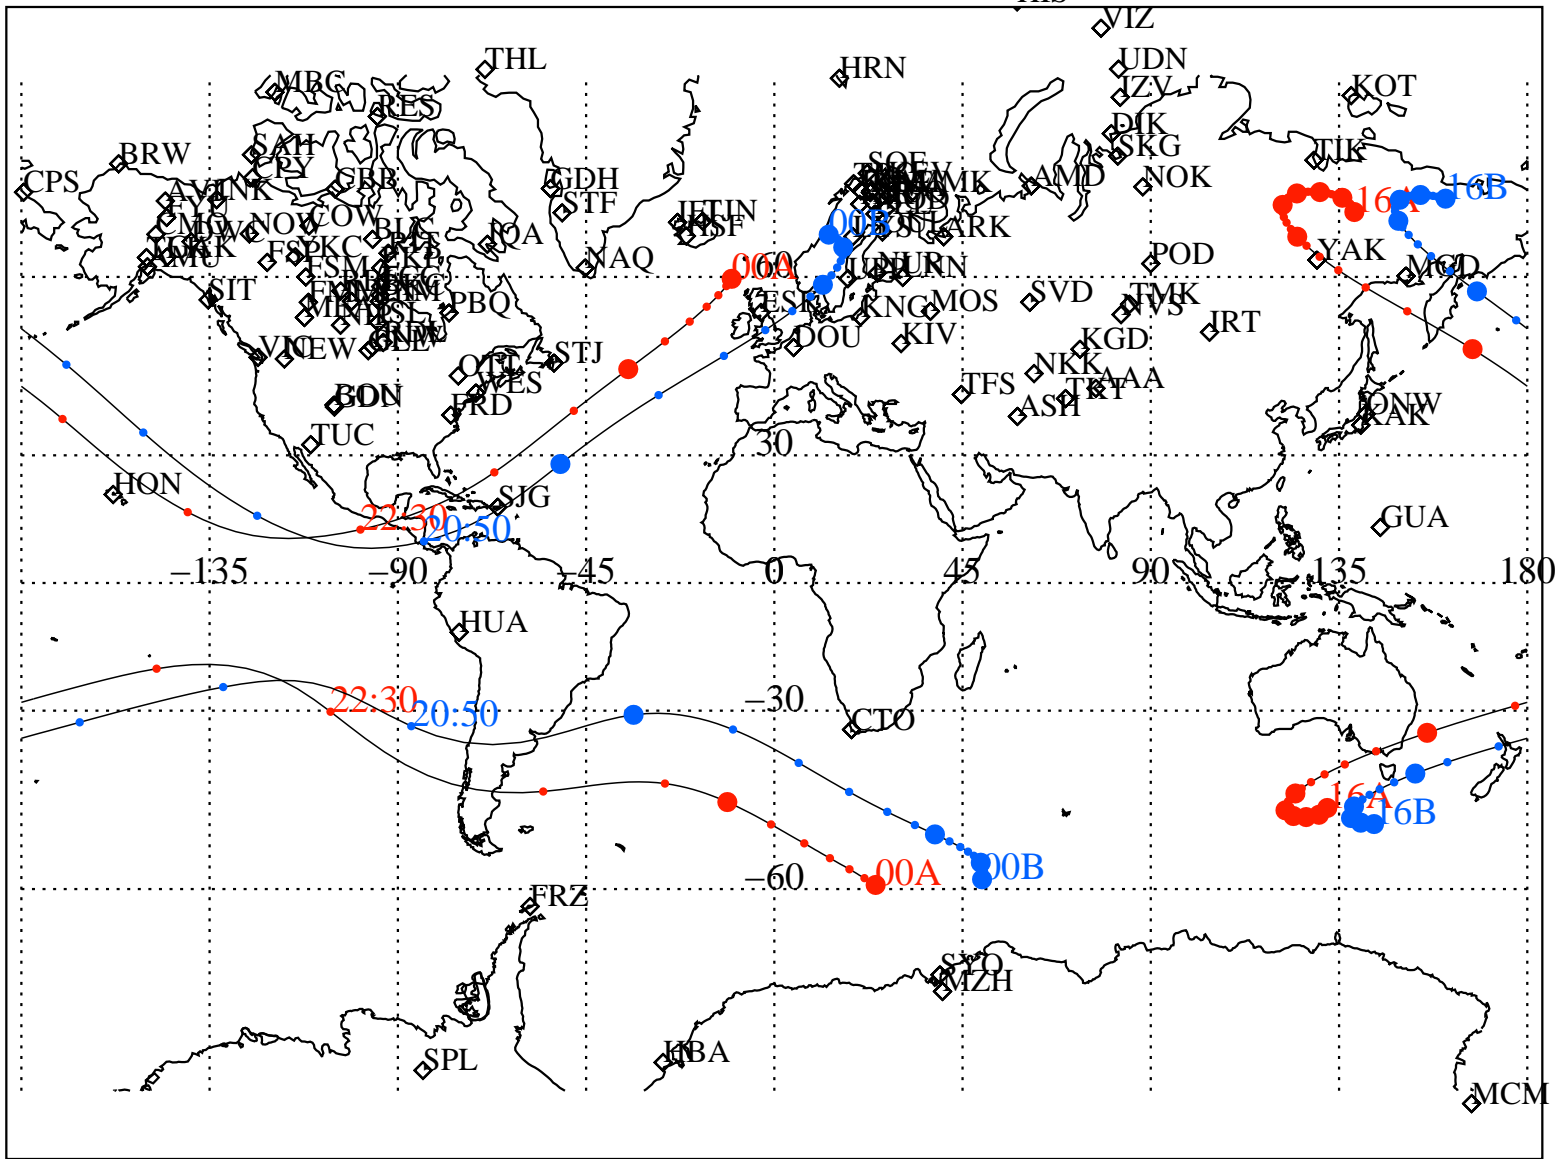

ALE
 VAN ALLEN PROBES 2014 321 (11/17) 16:00 to 2014 322 (11/18) 00:00

RBSPA-A, RBSPB-B,