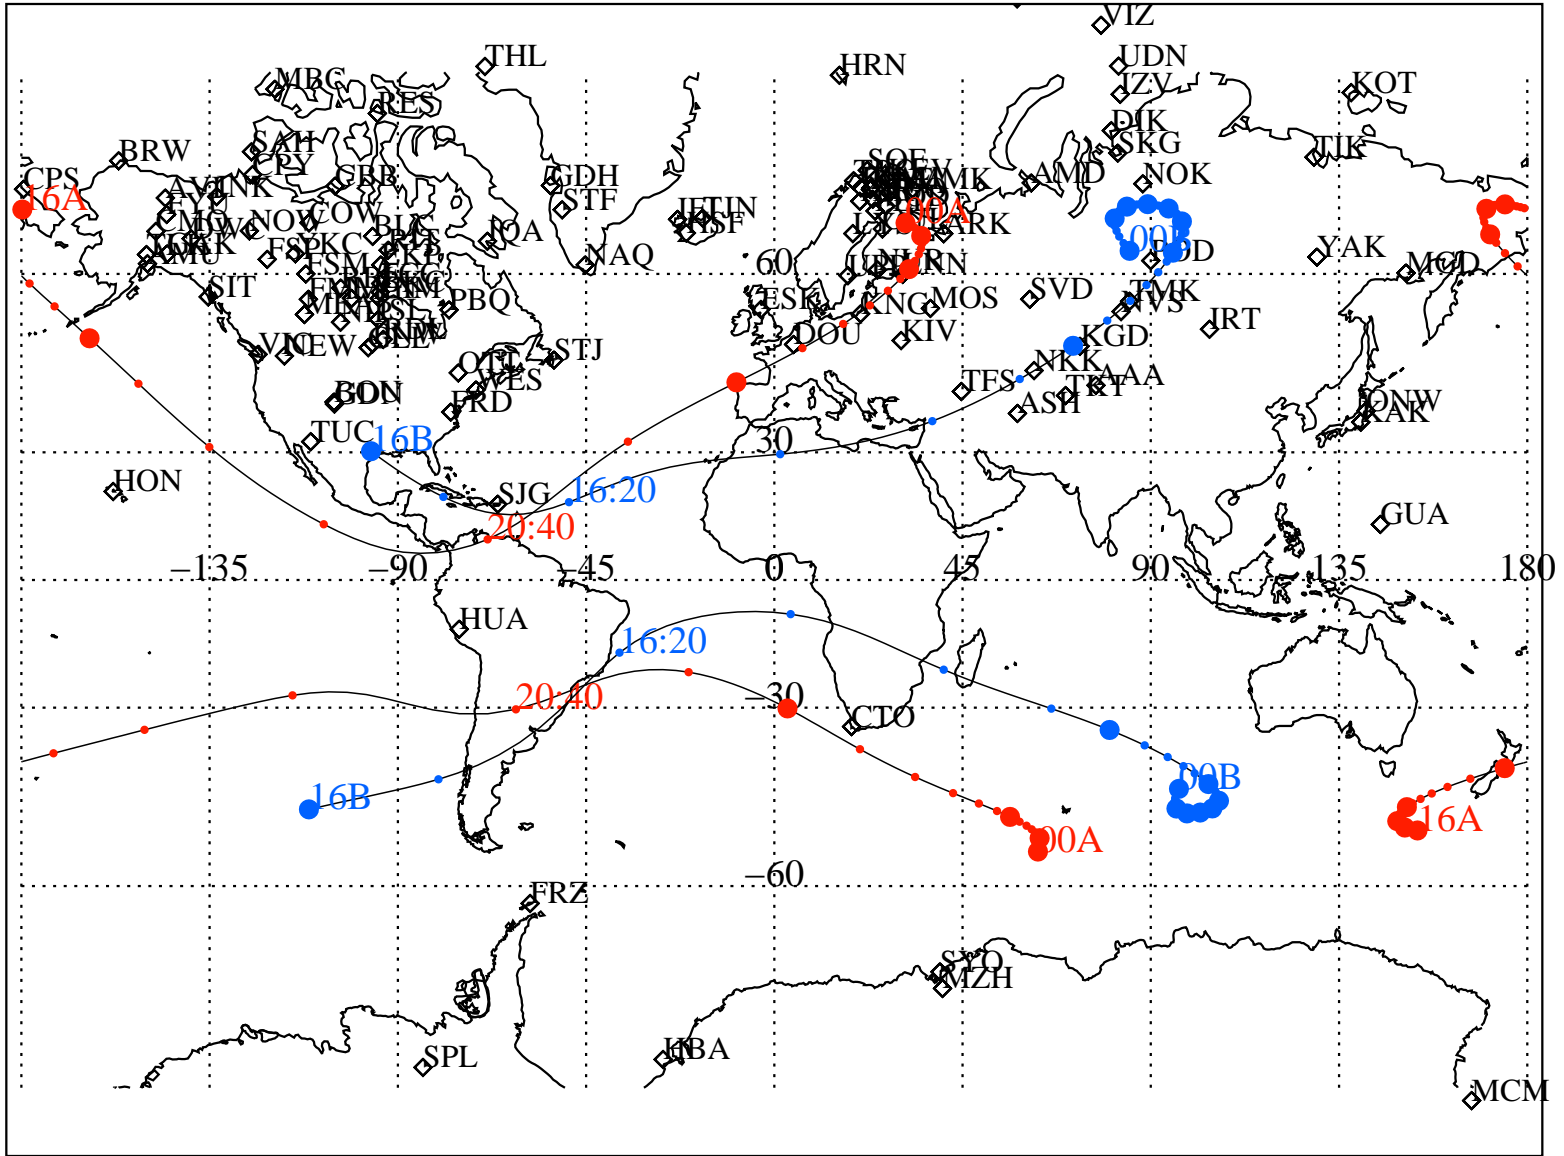

ALE  
VAN ALLEN PROBES 2014 302 (10/29) 16:00 to 2014 303 (10/30) 00:00

RBSPA-A, RBSPB-B,