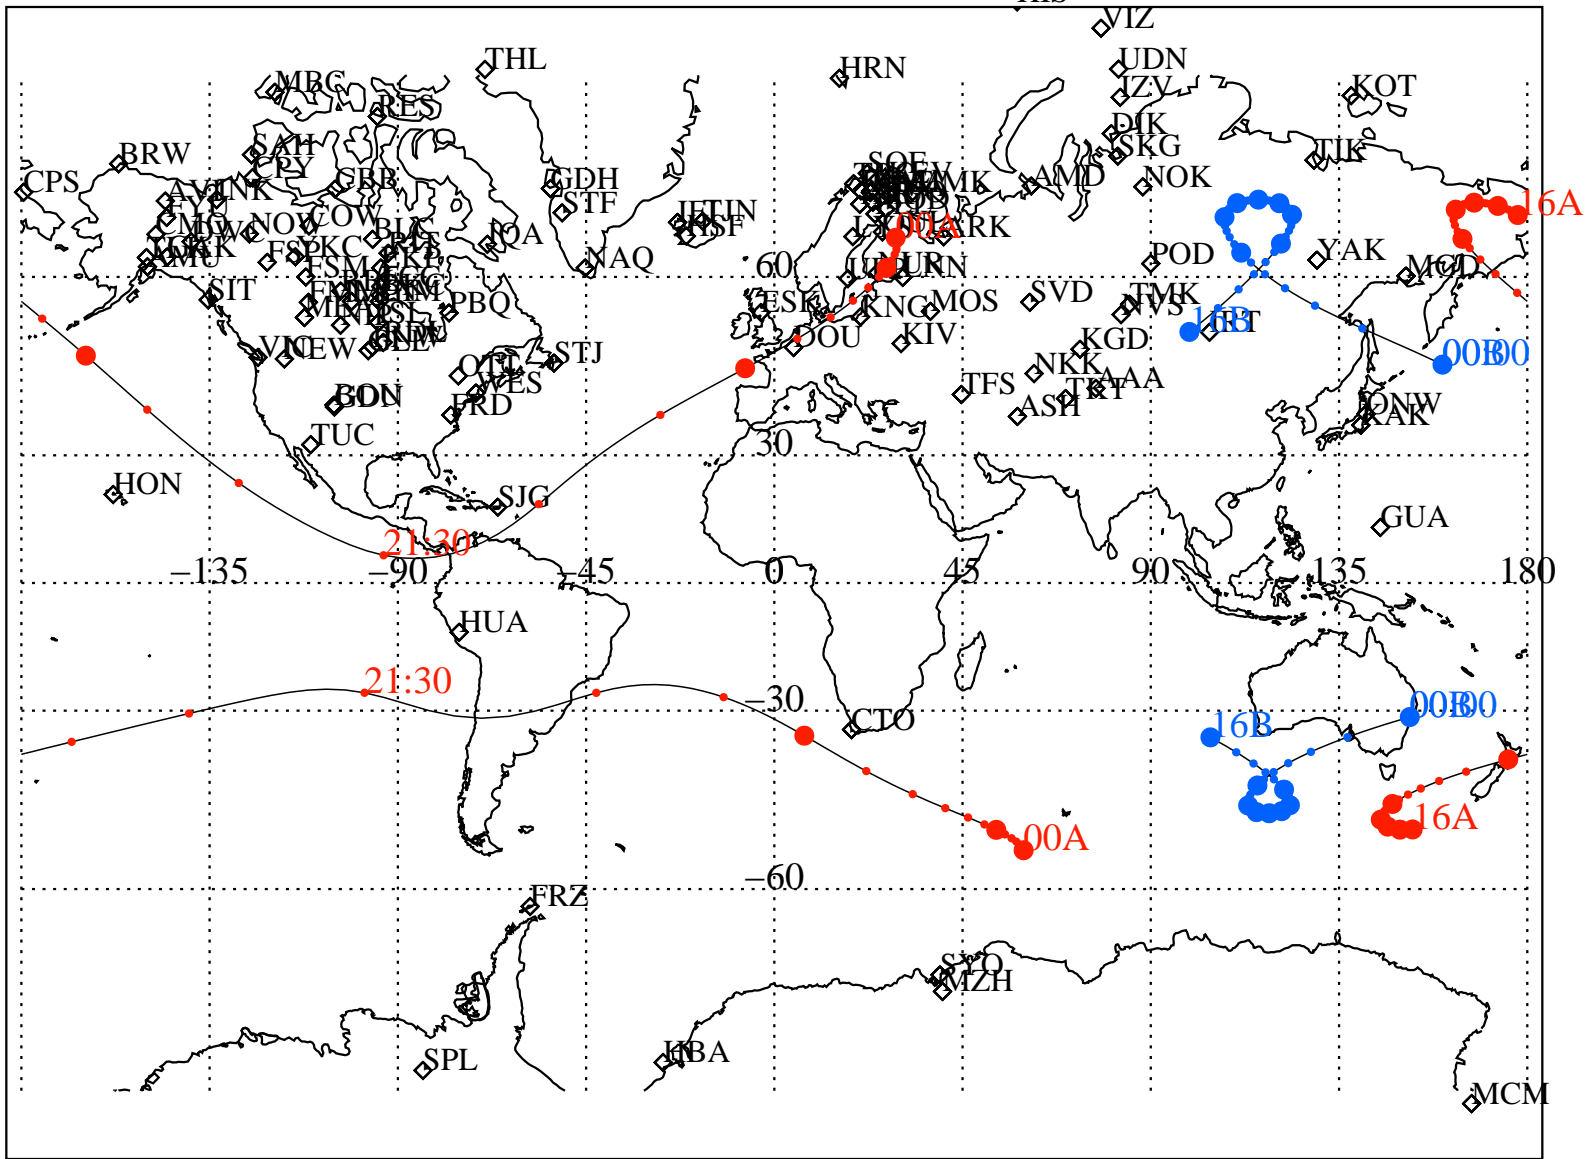

ALE
 VAN ALLEN PROBES 2014 287 (10/14) 16:00 to 2014 288 (10/15) 00:00

RBSPA-A, RBSPB-B,