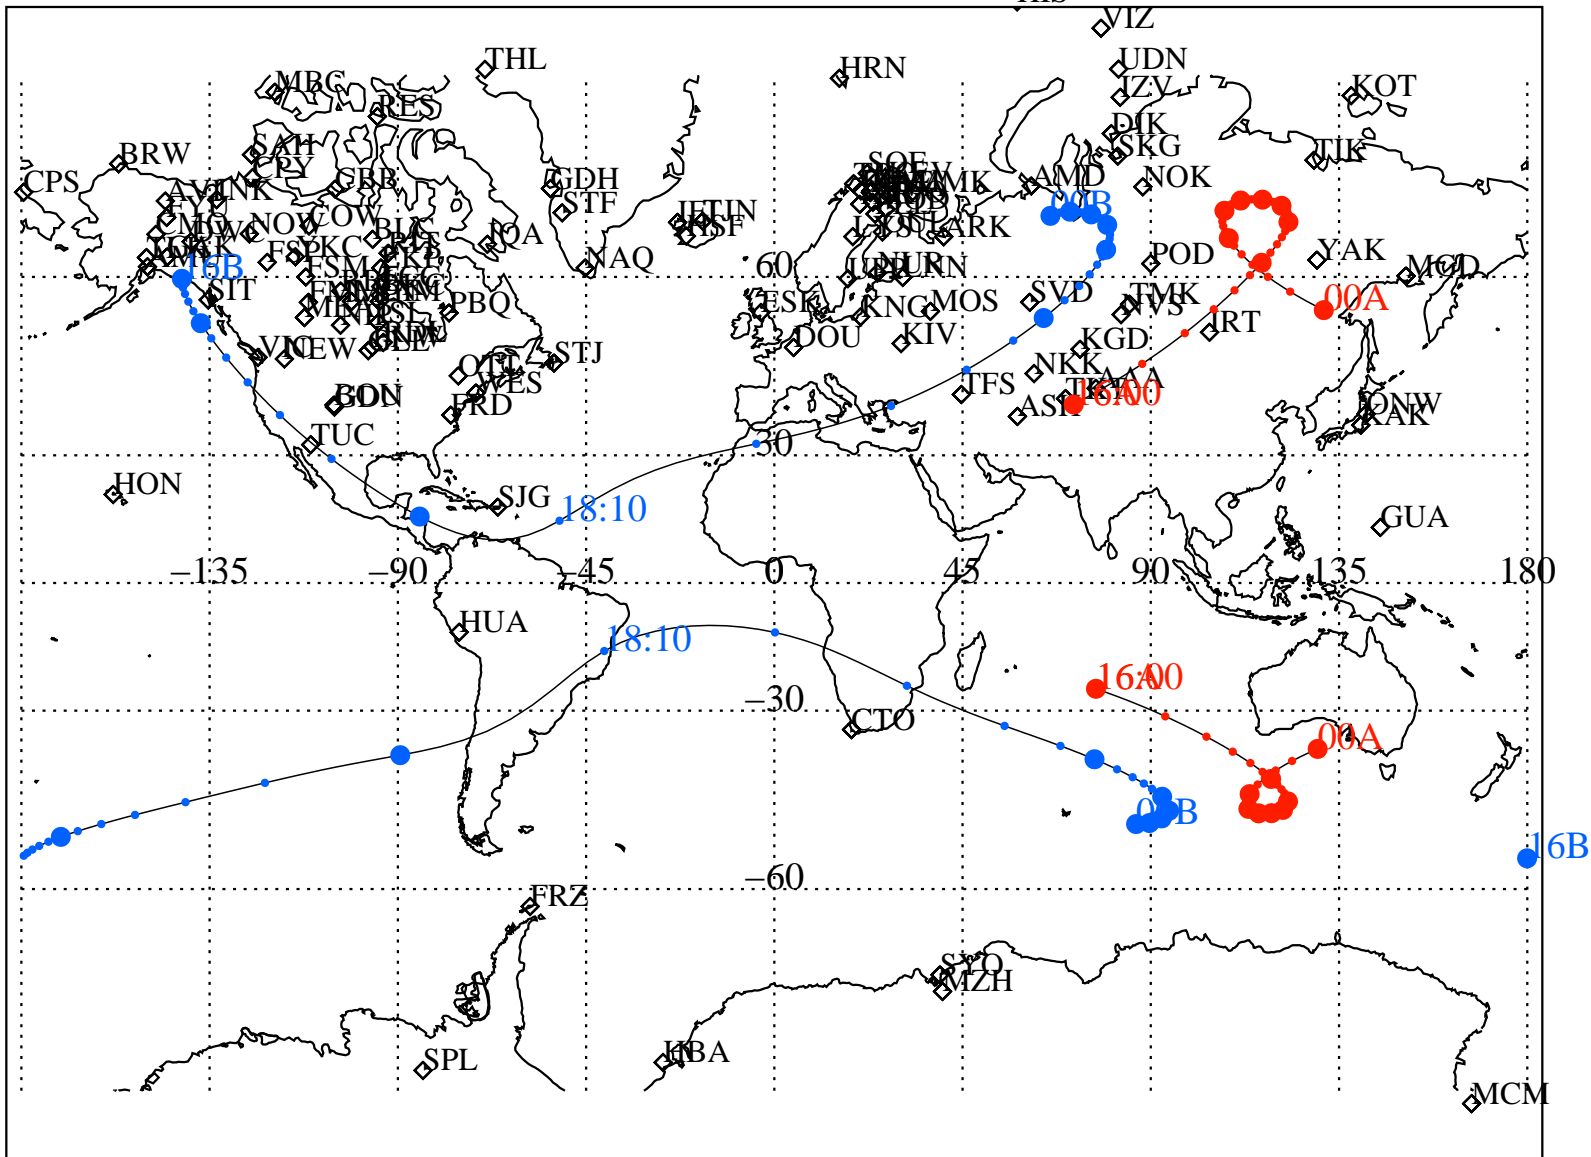

ALE
 VAN ALLEN PROBES 2014 285 (10/12) 16:00 to 2014 286 (10/13) 00:00

RBSPA-A, RBSPB-B,