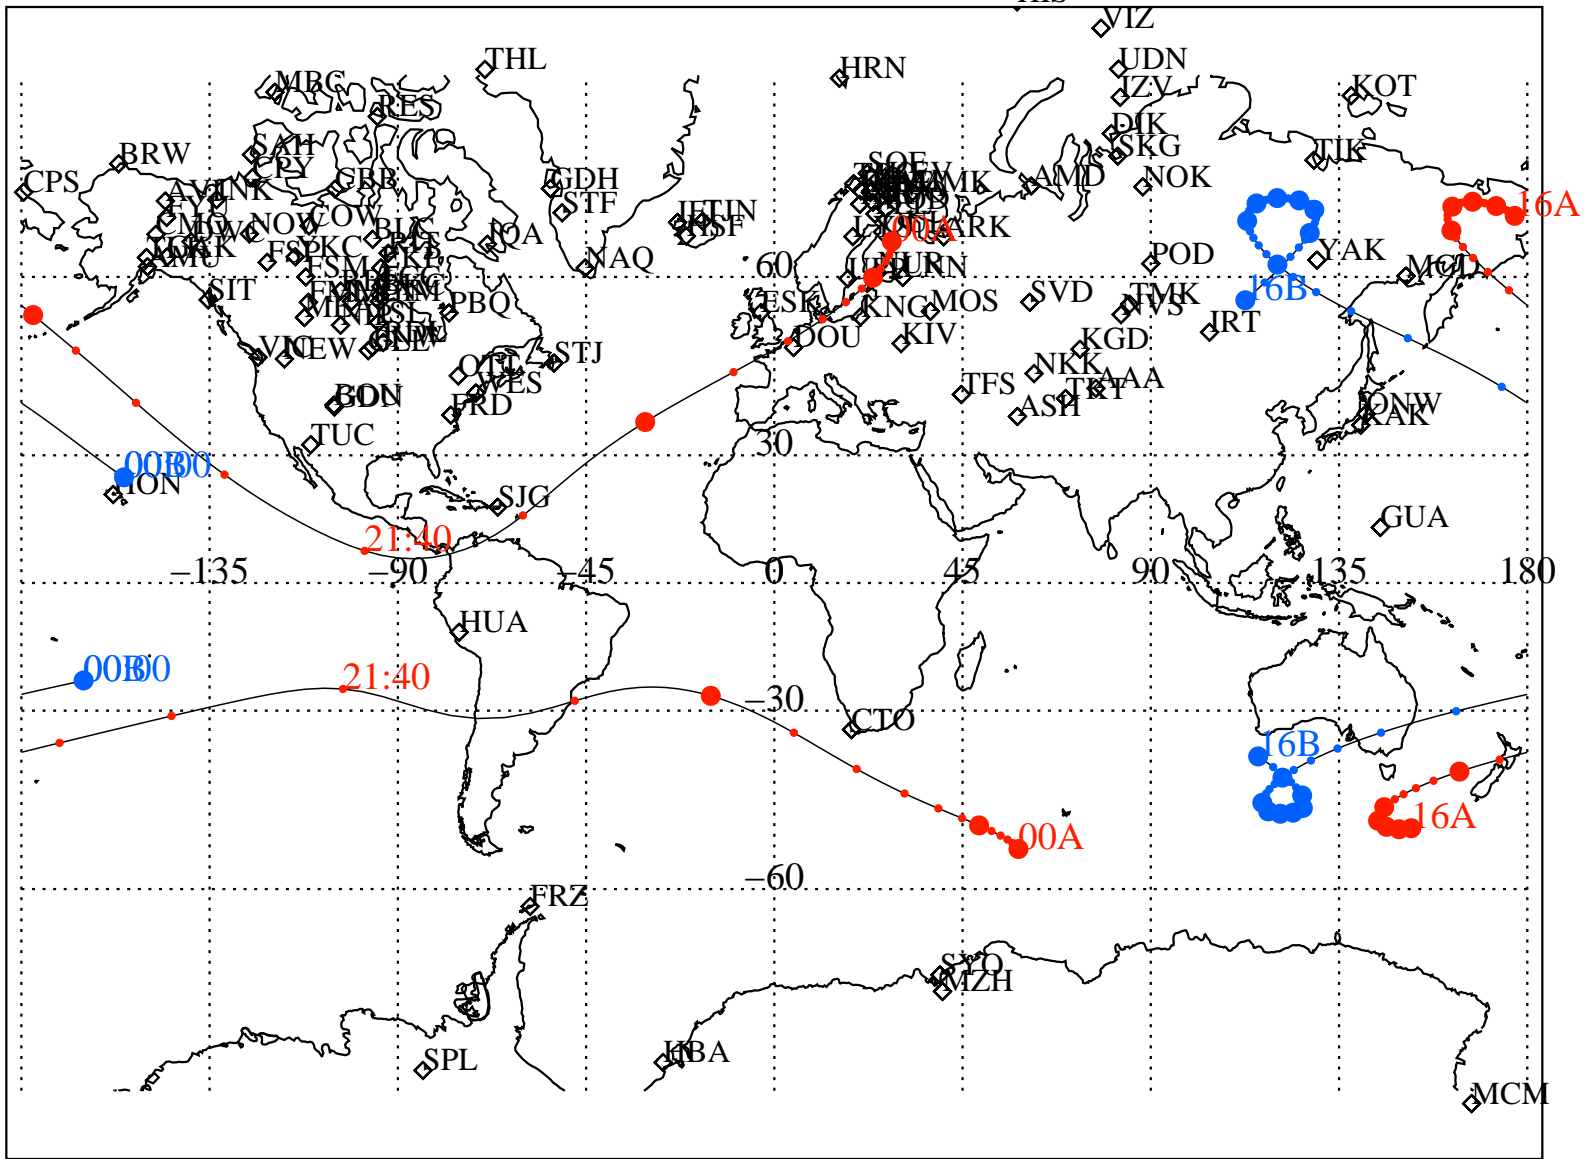

ALE
 VAN ALLEN PROBES 2014 284 (10/11) 16:00 to 2014 285 (10/12) 00:00

RBSPA-A, RBSPB-B,