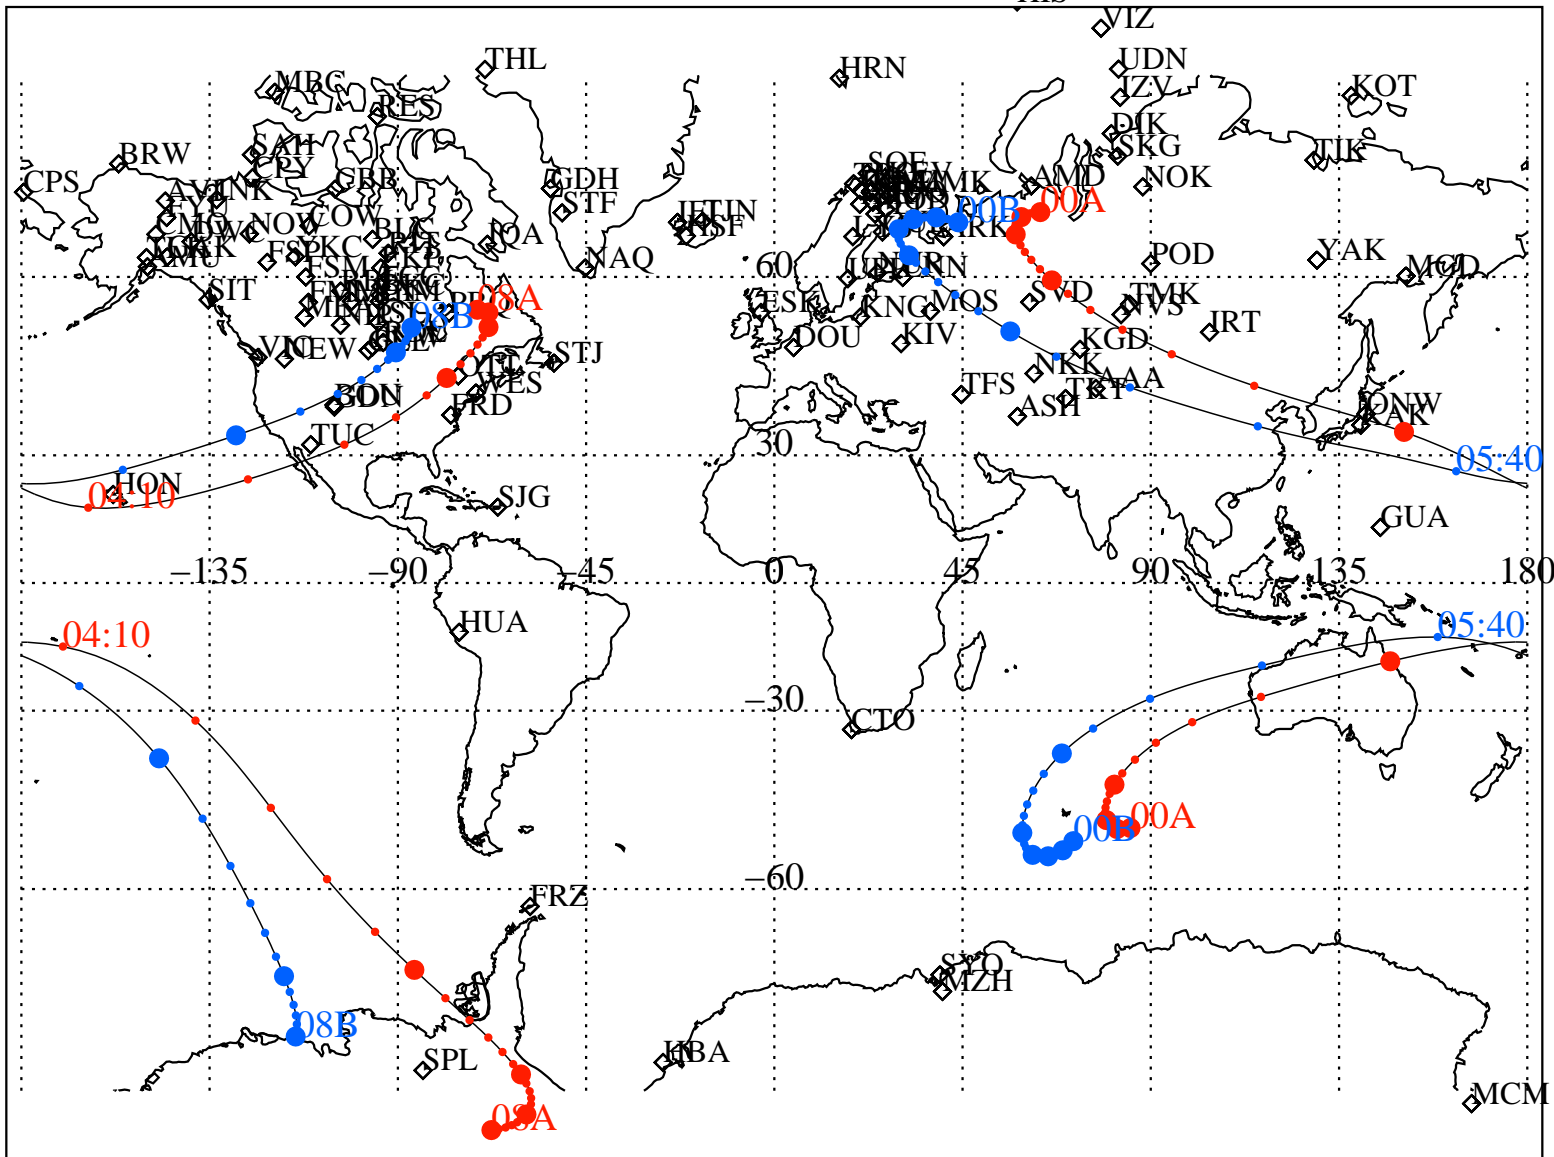

ALE
 VAN ALLEN PROBES 2014 278 (10/05) 00:00 to 2014 278 (10/05) 08:00

RBSPA-A, RBSPB-B,