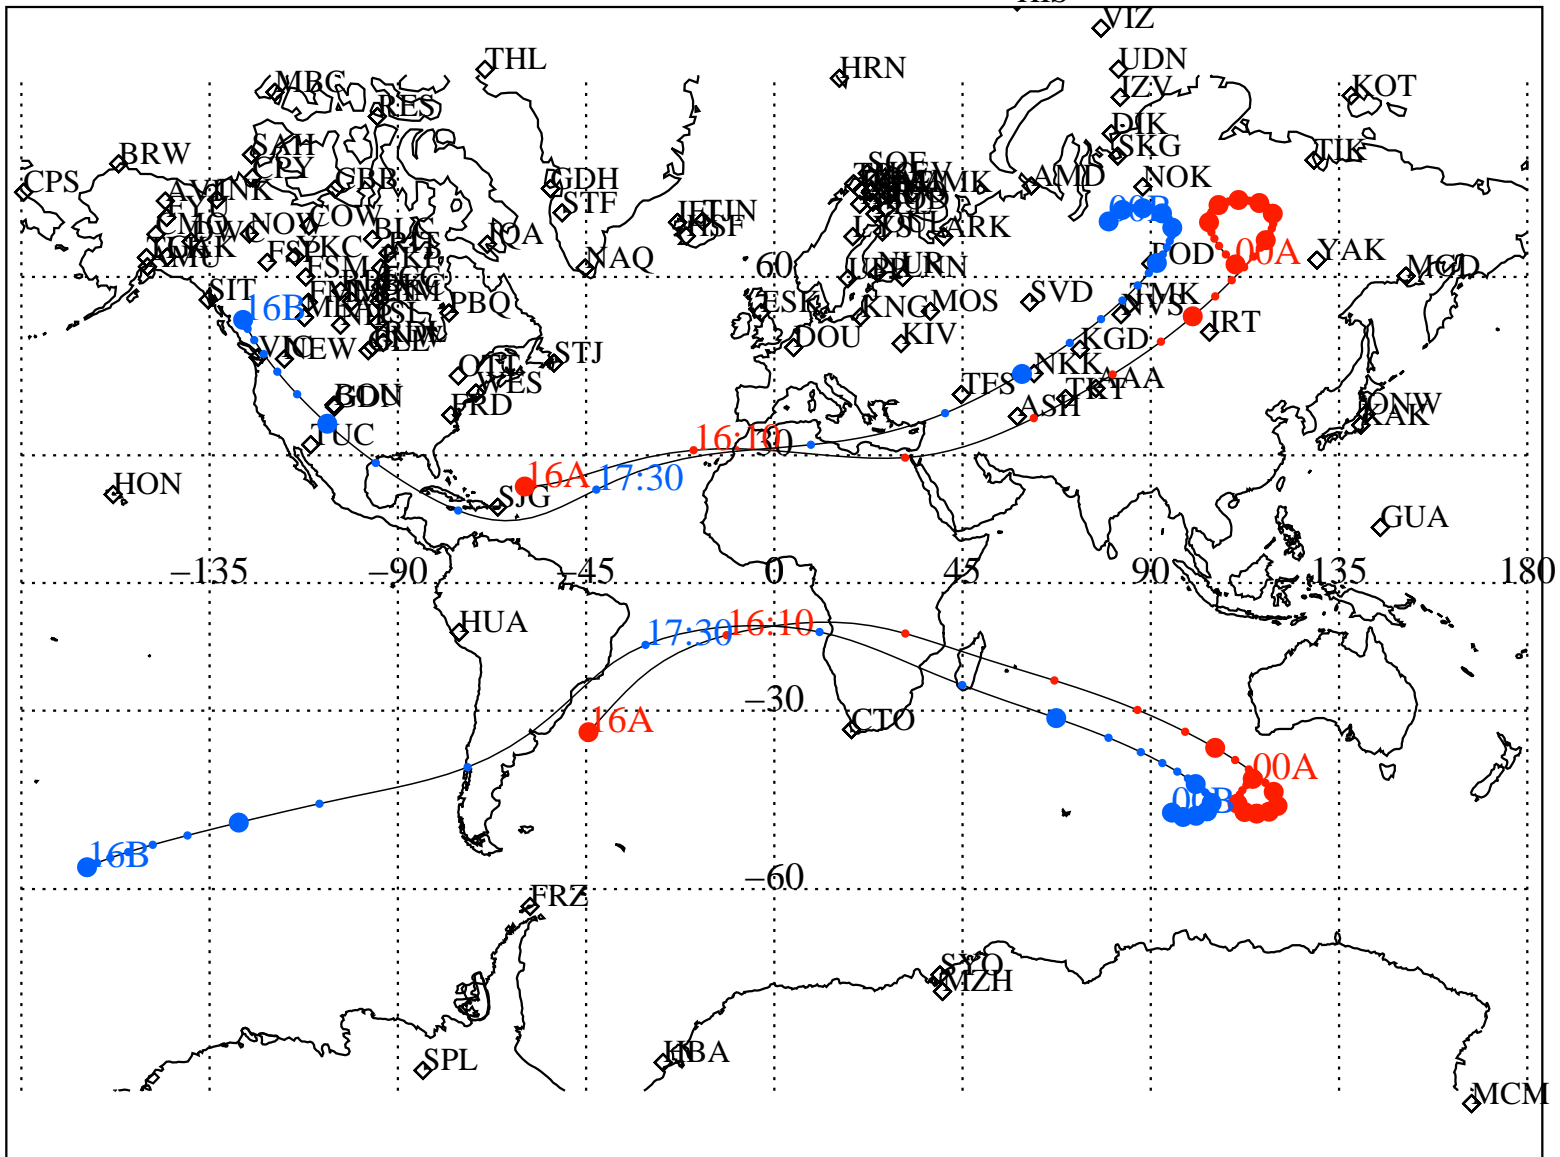

ALE  
 VAN ALLEN PROBES 2014 276 (10/03) 16:00 to 2014 277 (10/04) 00:00

RBSPA-A, RBSPB-B,