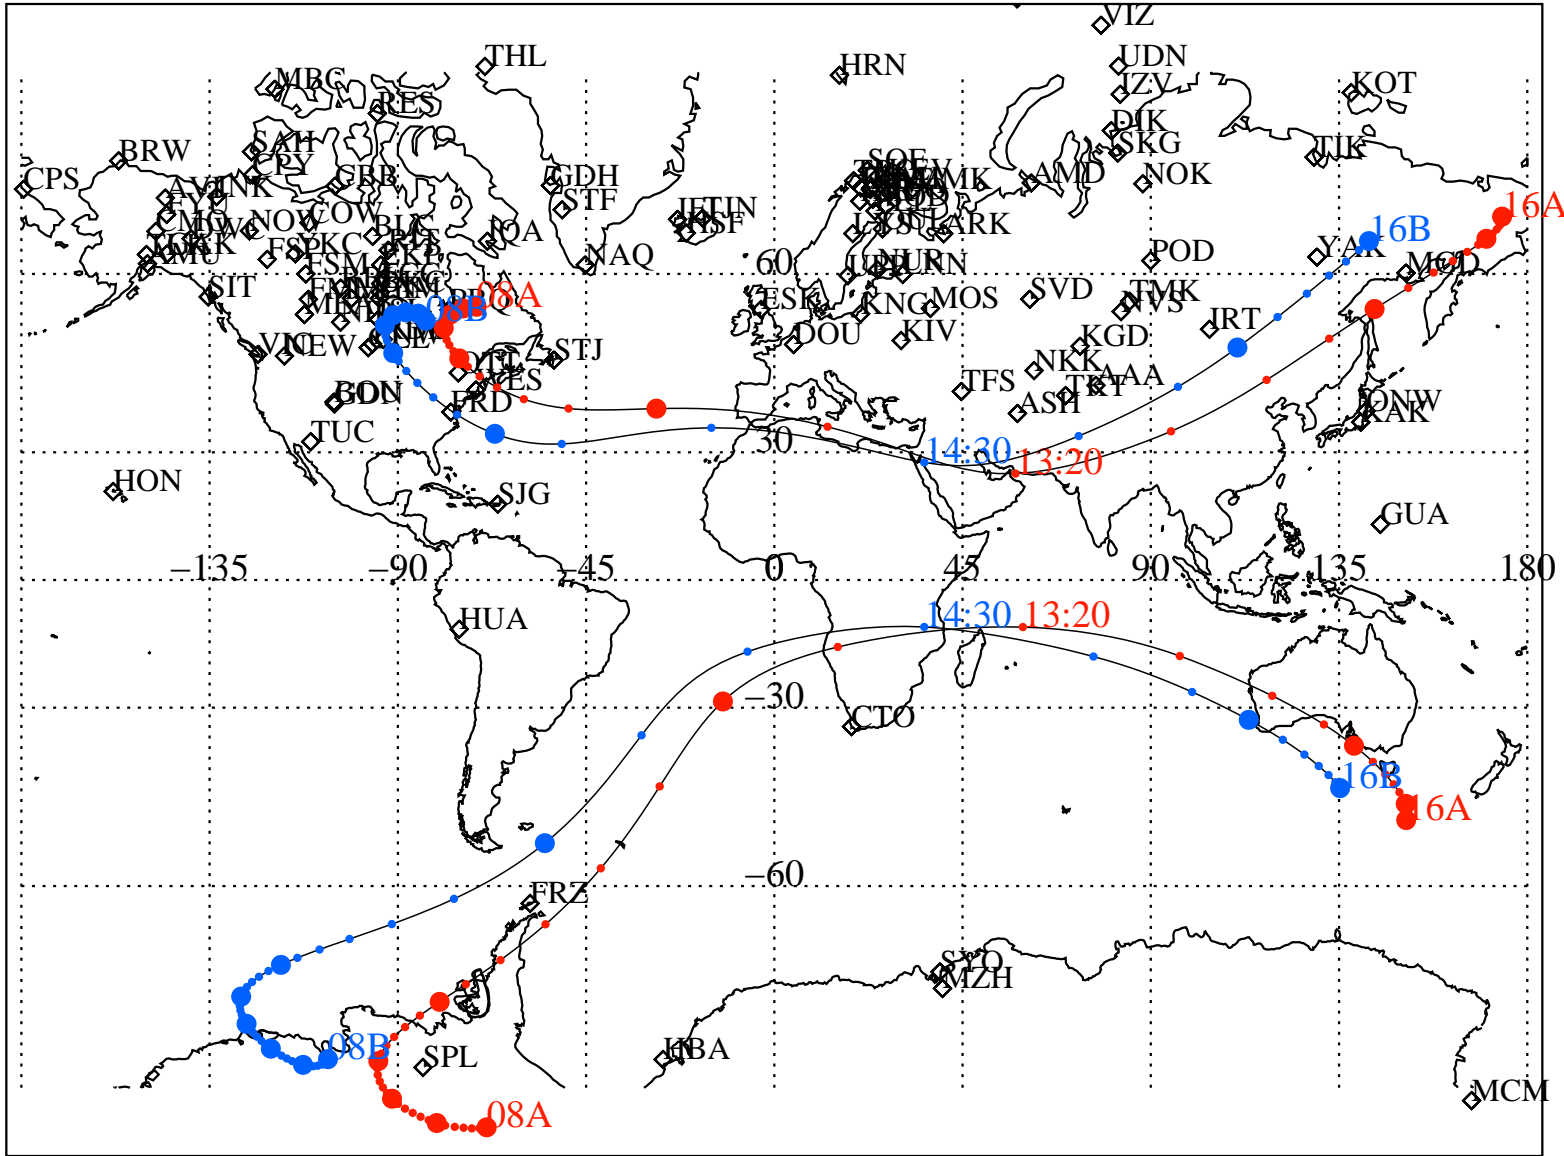

ALE  
 VAN ALLEN PROBES 2014 275 (10/02) 08:00 to 2014 275 (10/02) 16:00

RBSPA-A, RBSPB-B,