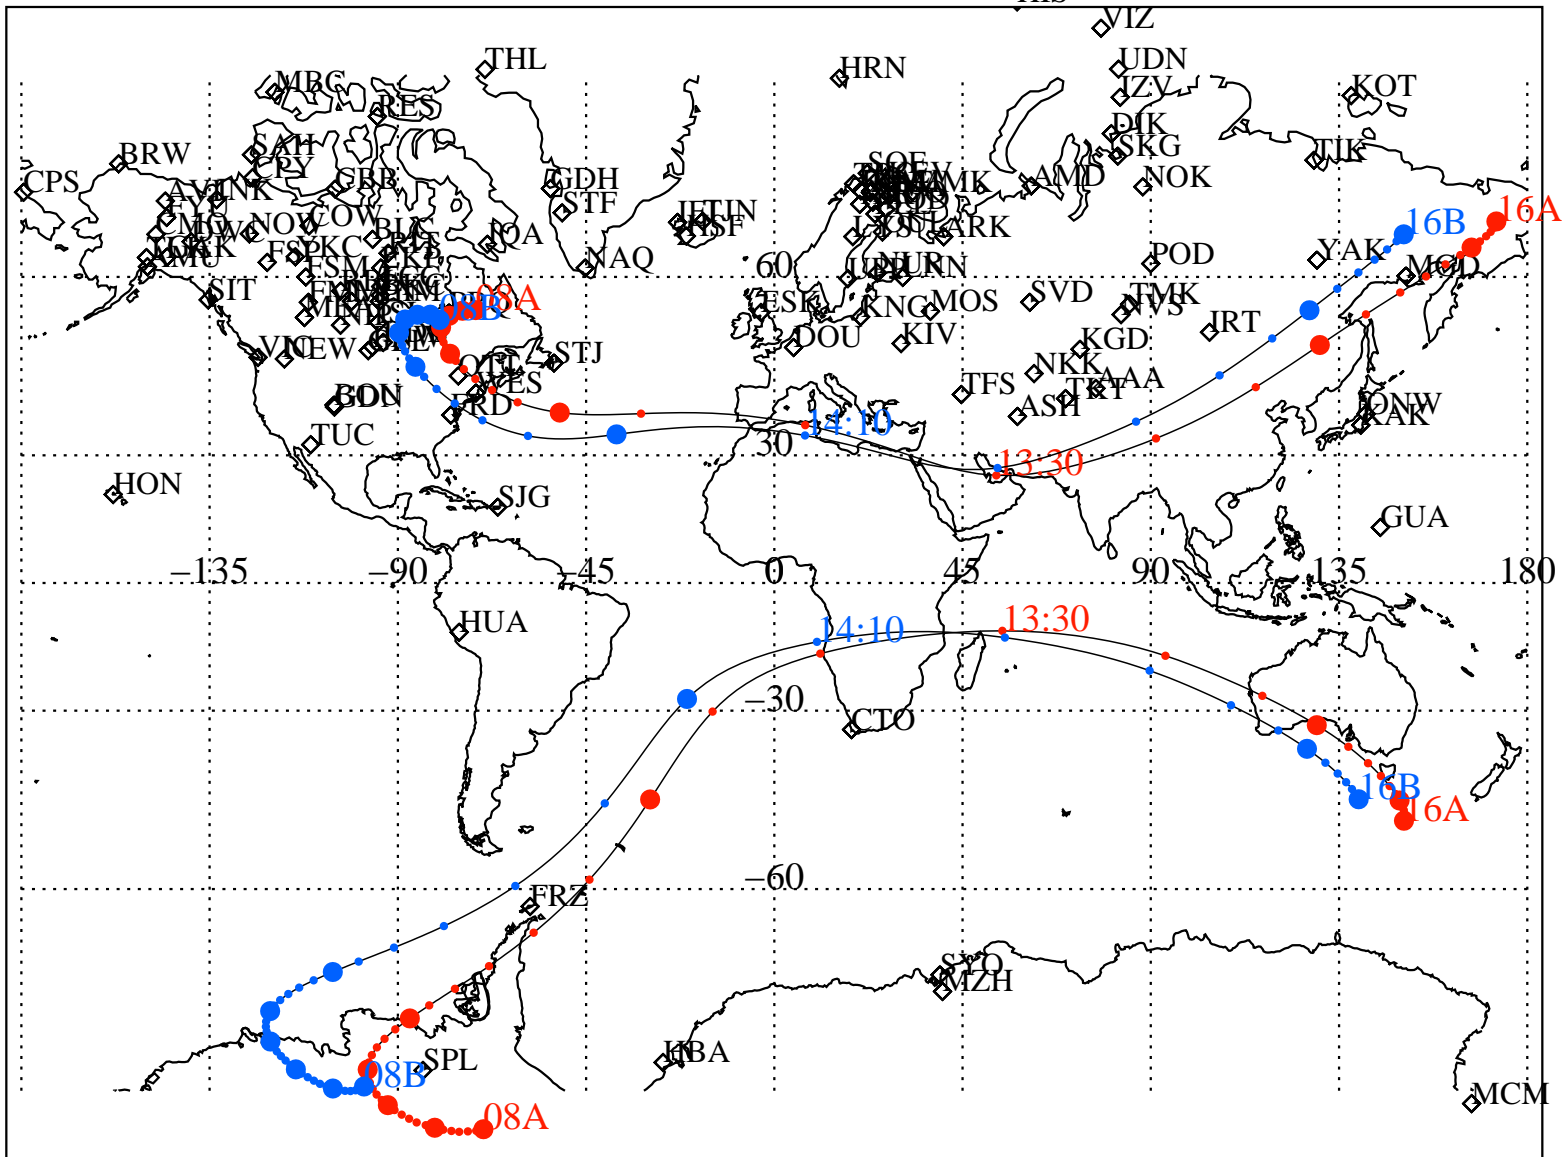

ALE
 VAN ALLEN PROBES 2014 272 (09/29) 08:00 to 2014 272 (09/29) 16:00

RBSPA-A, RBSPB-B,