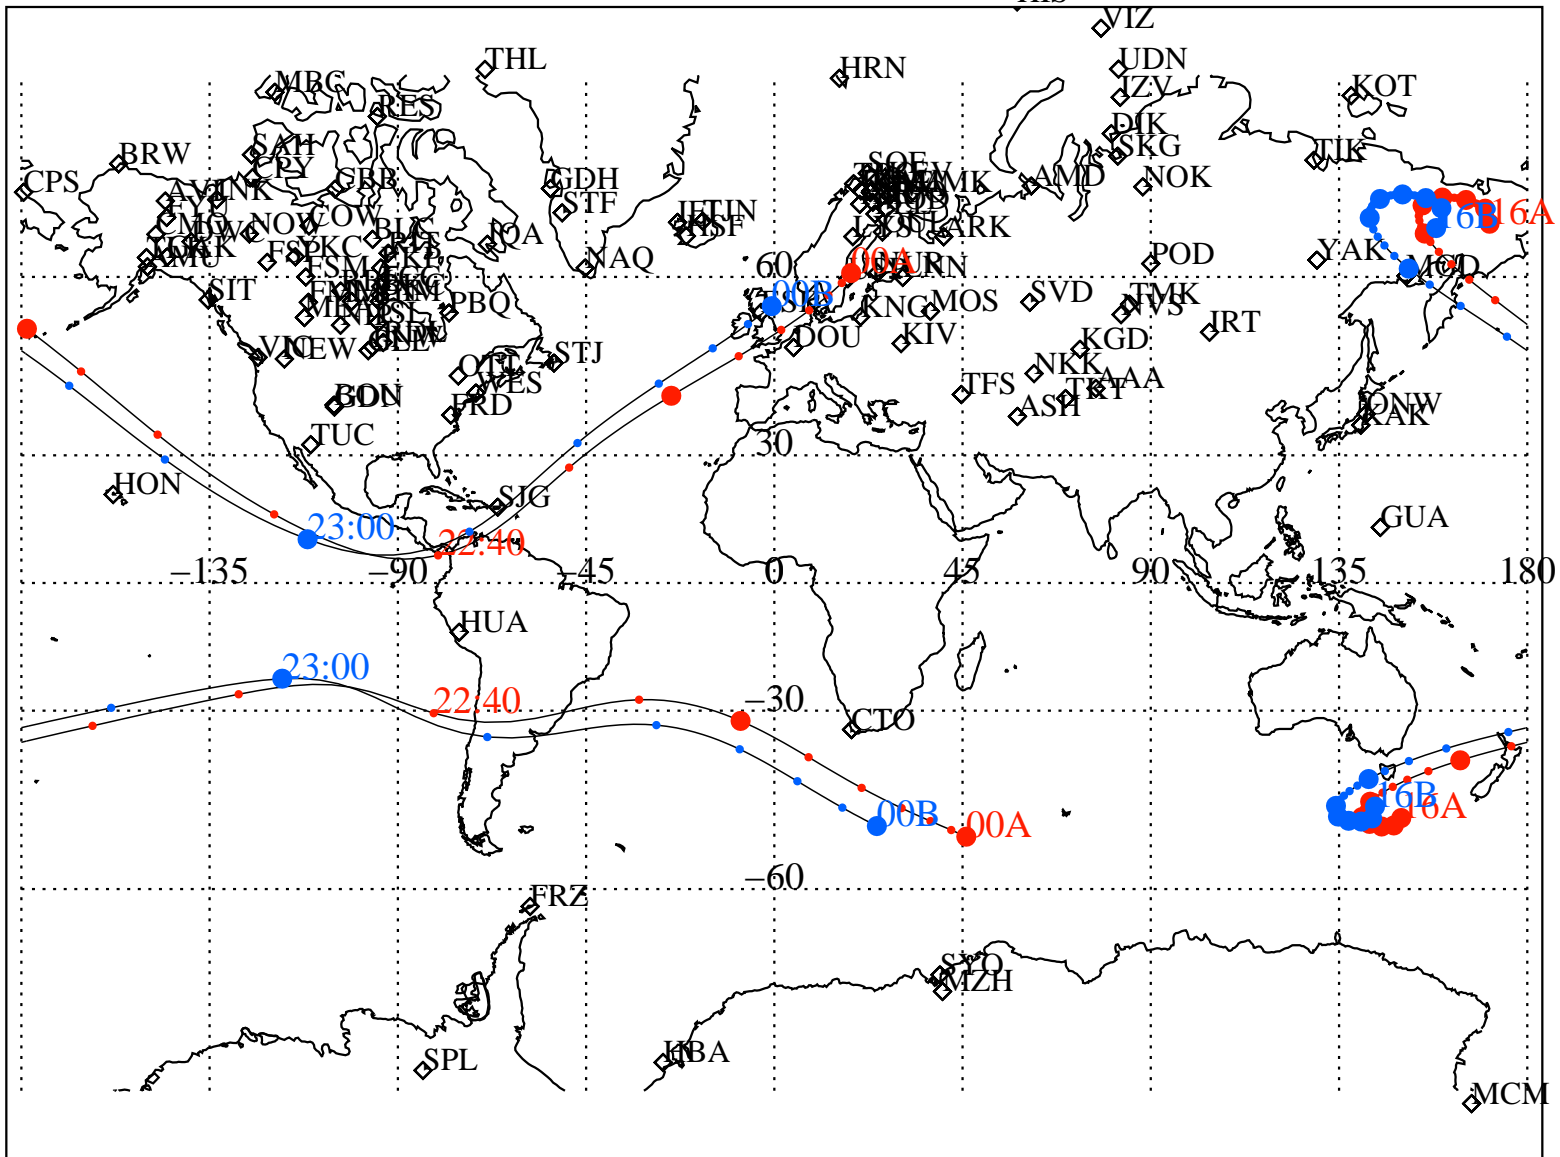

ALE  
 VAN ALLEN PROBES 2014 269 (09/26) 16:00 to 2014 270 (09/27) 00:00

RBSPA-A, RBSPB-B,