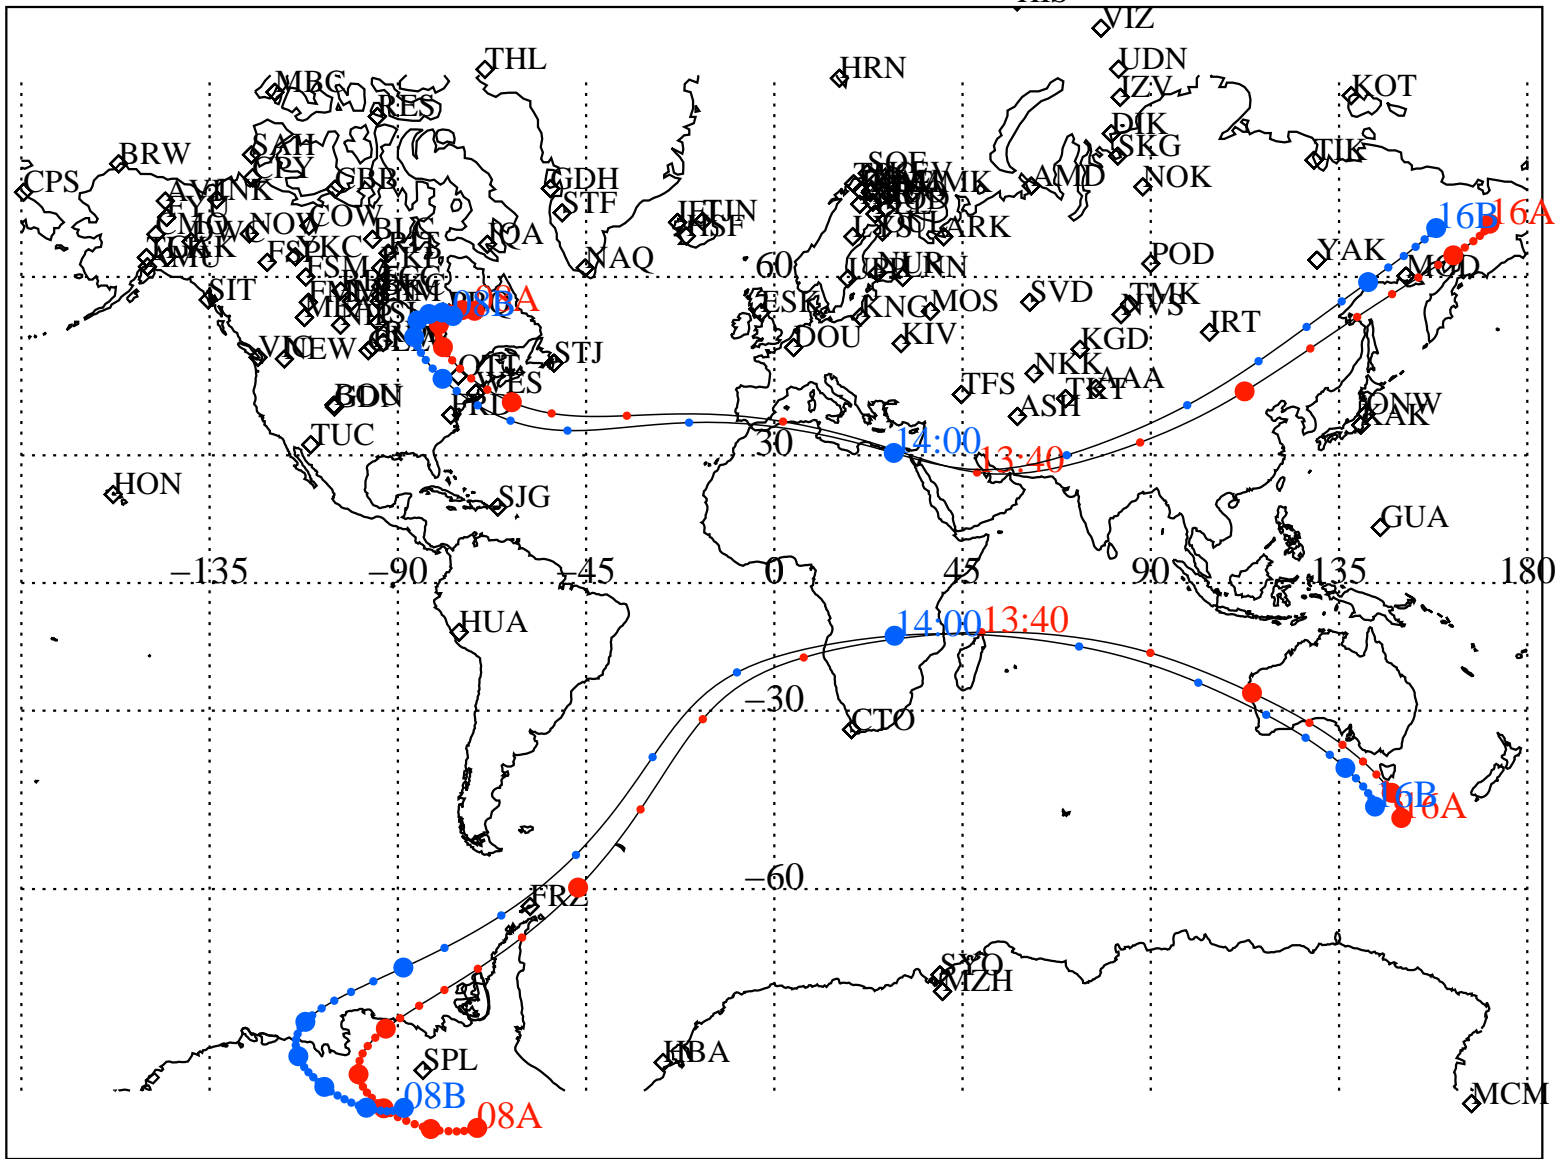

ALE
 VAN ALLEN PROBES 2014 269 (09/26) 08:00 to 2014 269 (09/26) 16:00

RBSPA-A, RBSPB-B,