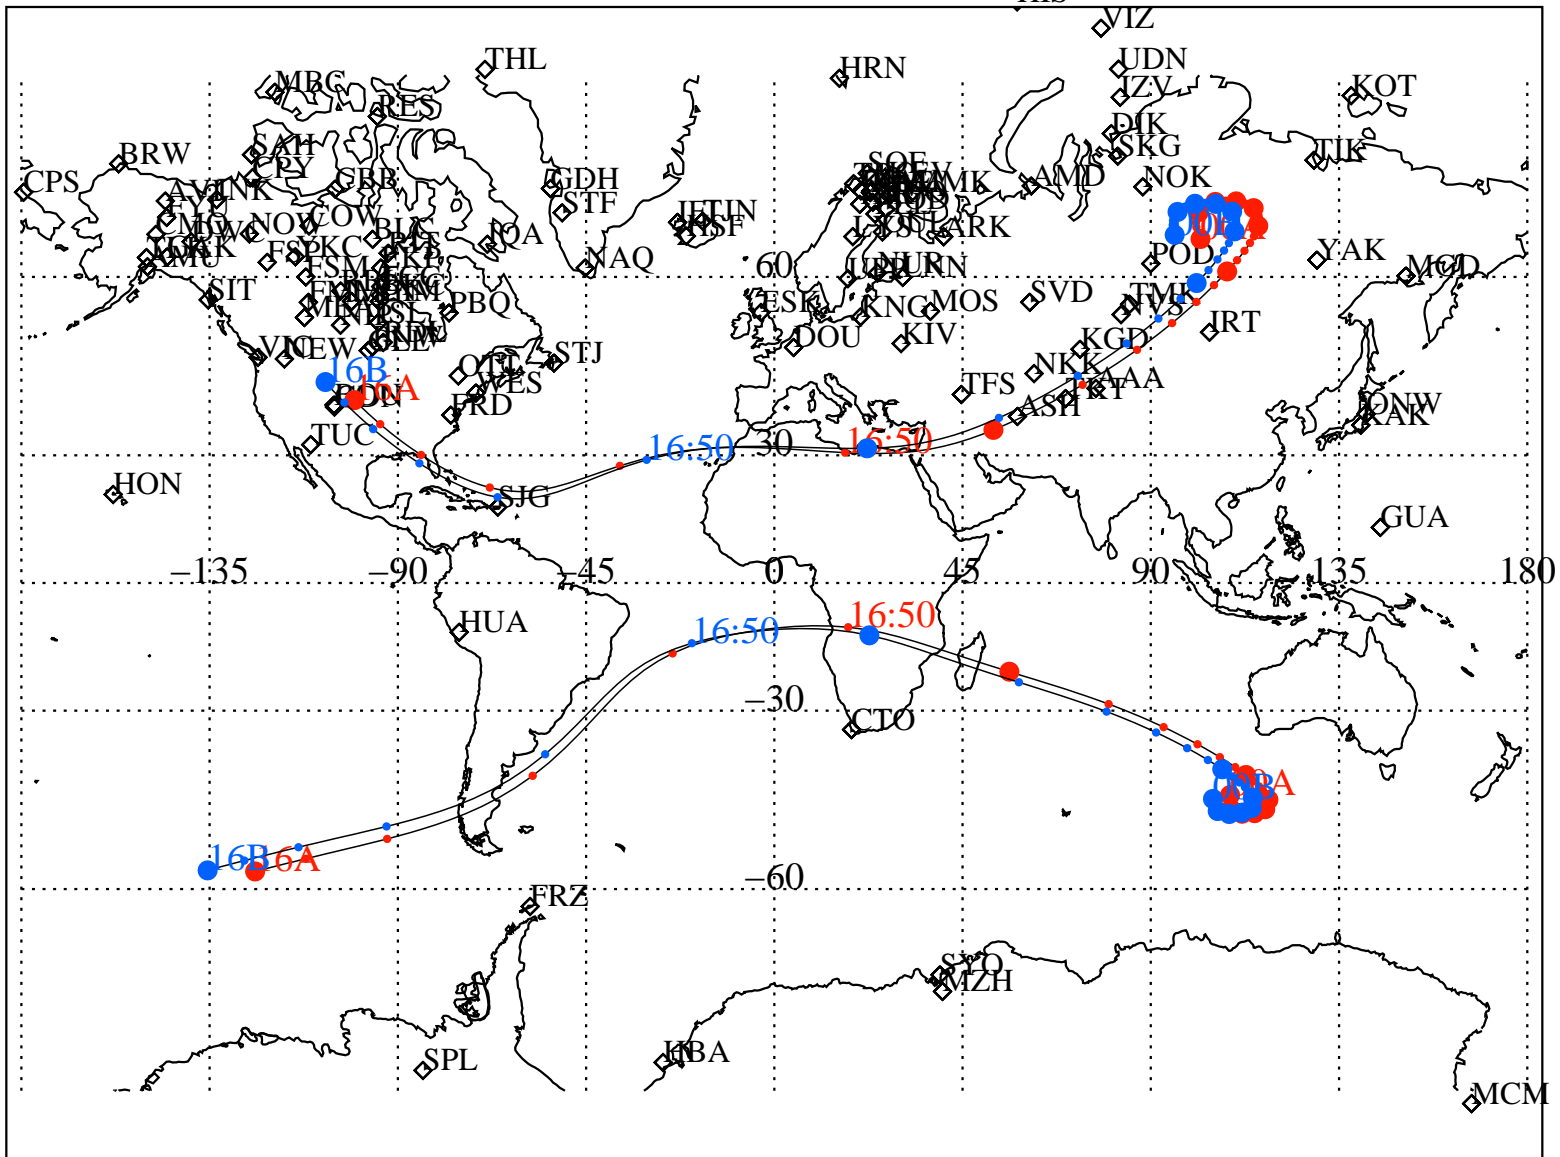

ALE
 VAN ALLEN PROBES 2014 267 (09/24) 16:00 to 2014 268 (09/25) 00:00

RBSPA-A, RBSPB-B,