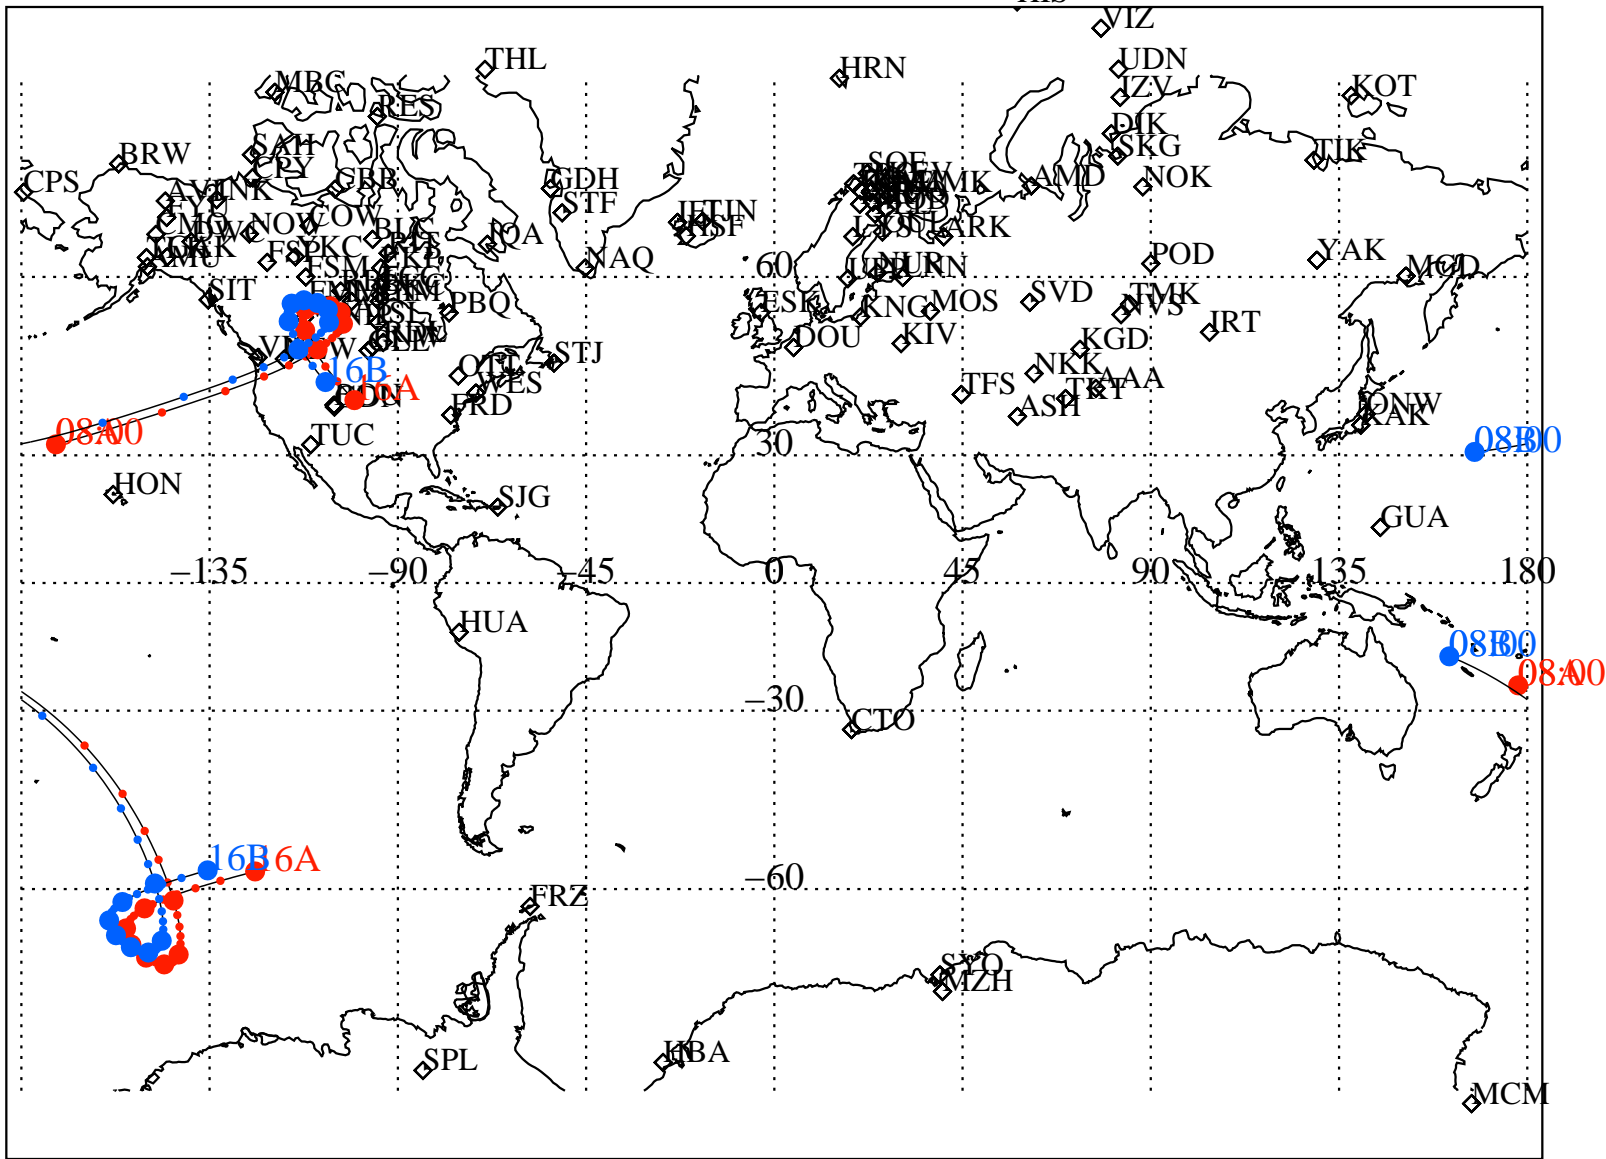

ALE
VAN ALLEN PROBES 2014 267 (09/24) 08:00 to 2014 267 (09/24) 16:00

RBSPA-A, RBSPB-B,