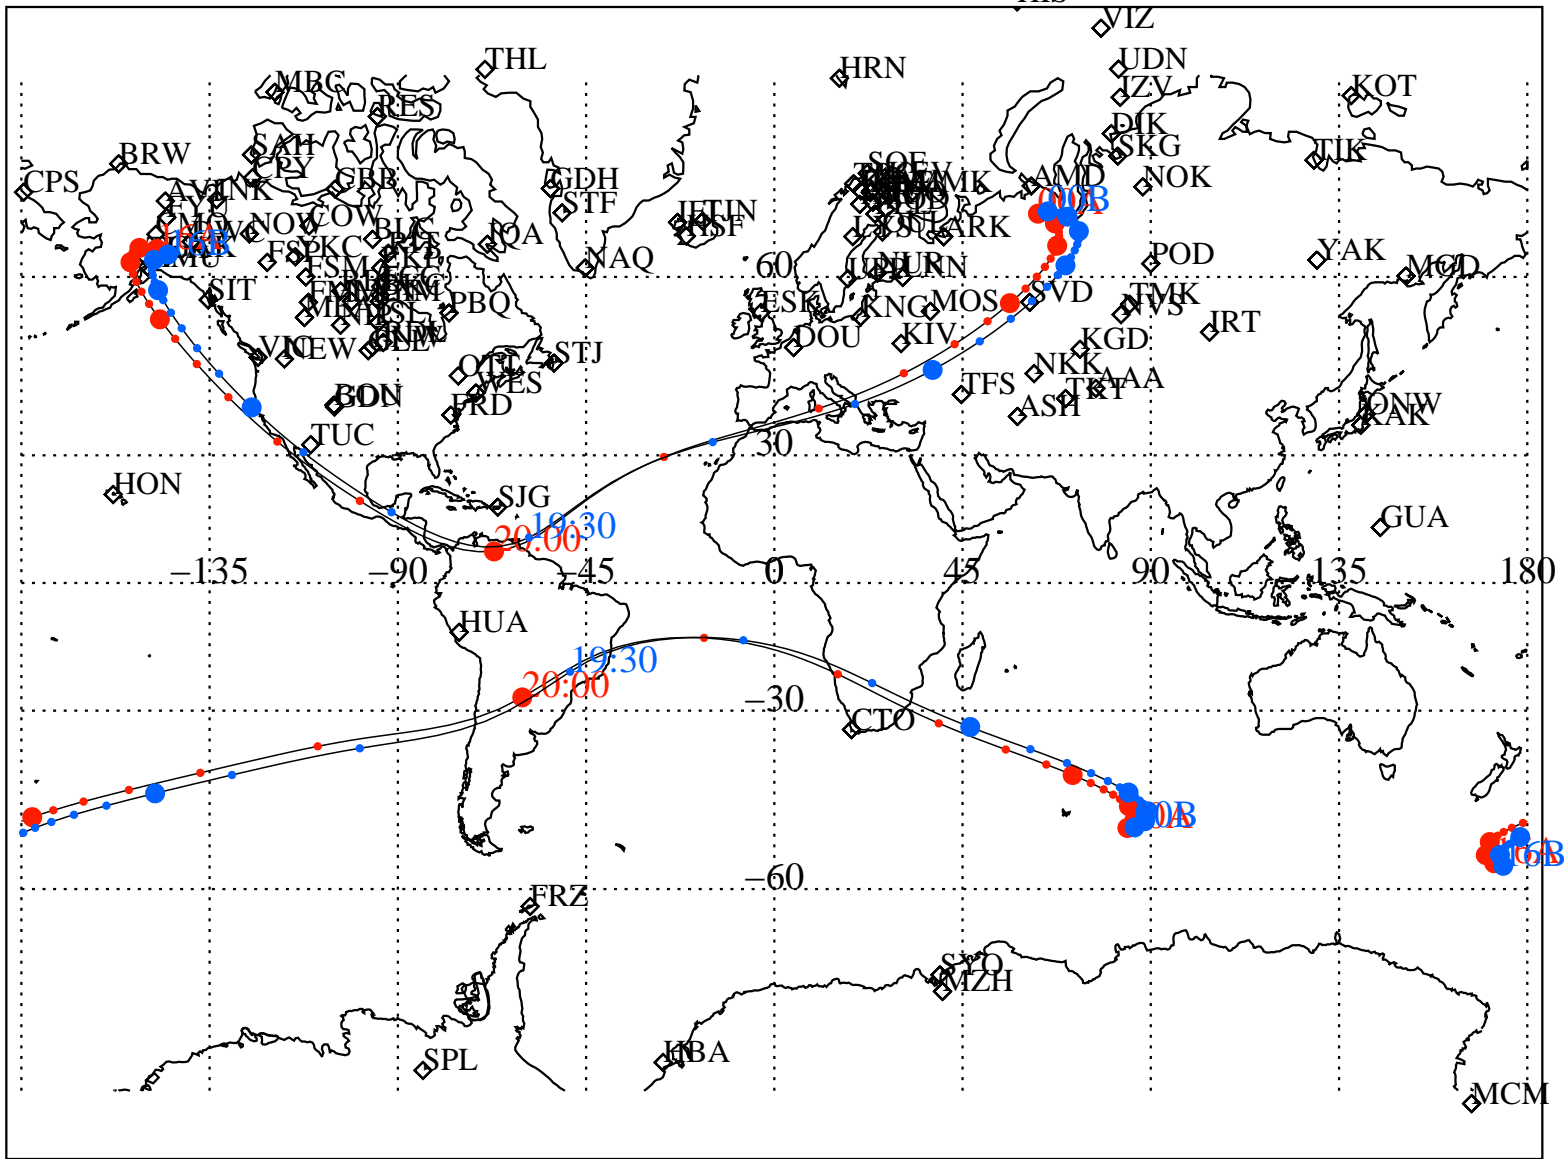

ALE  
 VAN ALLEN PROBES 2014 262 (09/19) 16:00 to 2014 263 (09/20) 00:00

RBSPA-A, RBSPB-B,