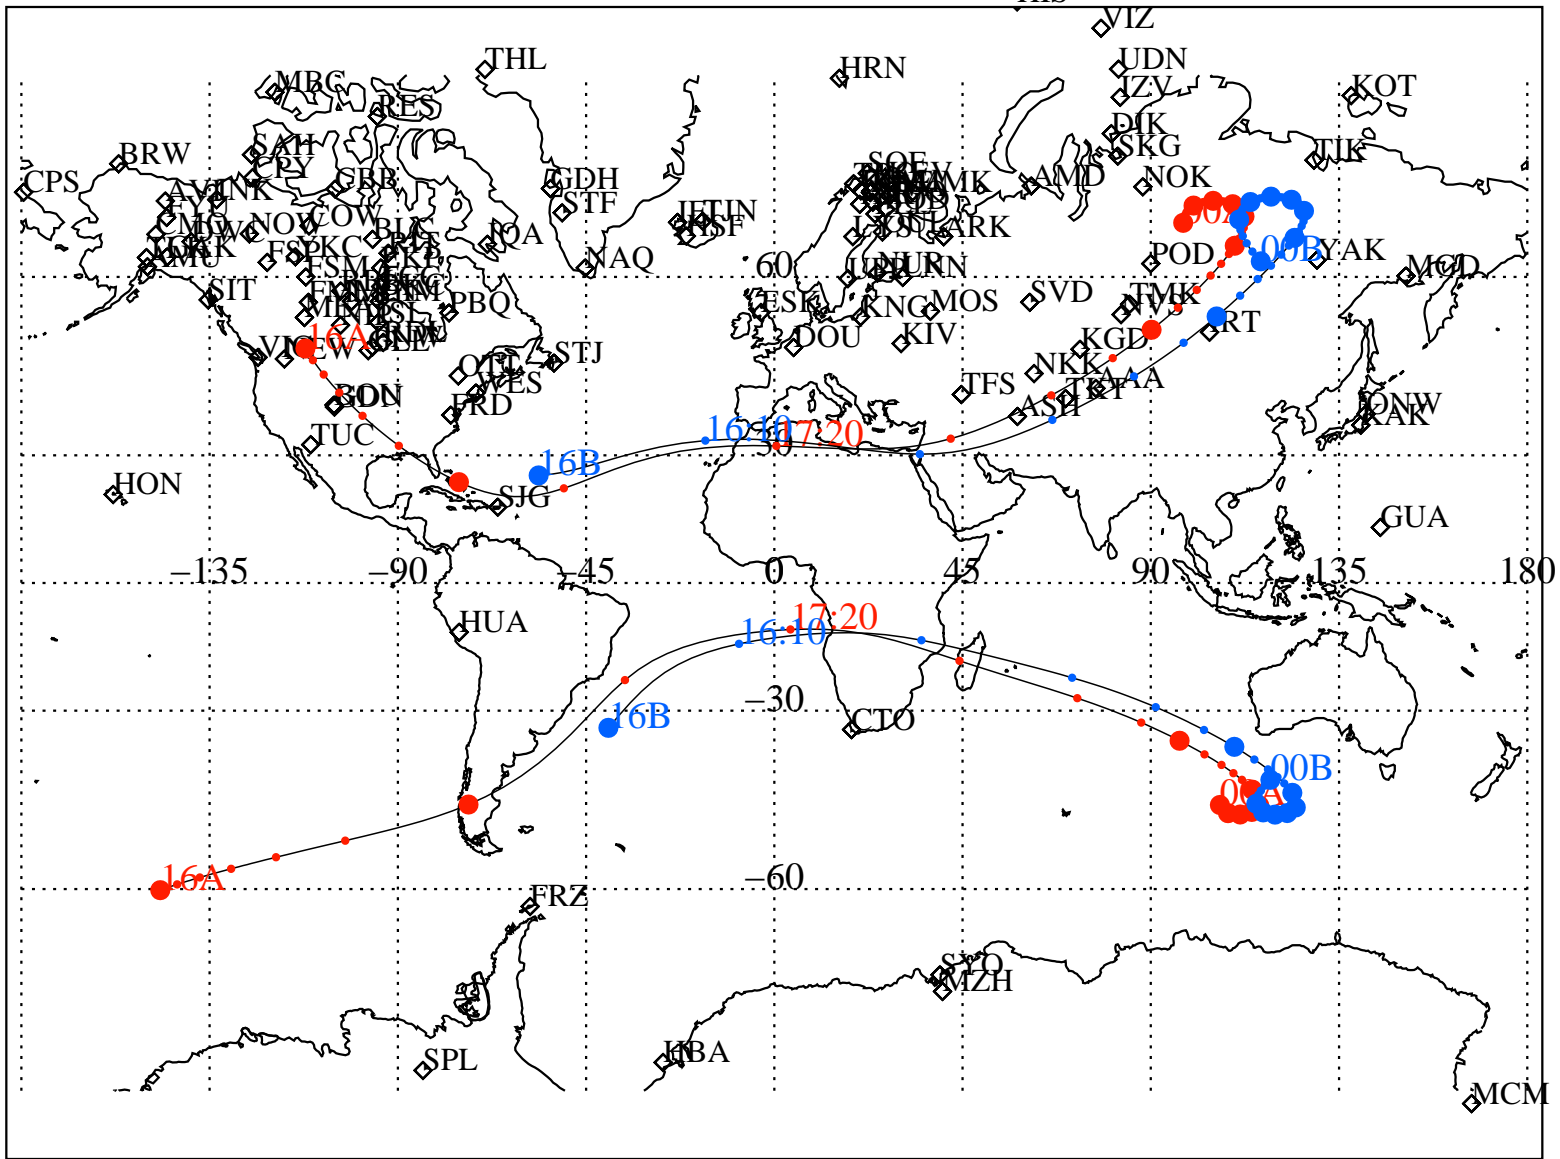

ALE
 VAN ALLEN PROBES 2014 258 (09/15) 16:00 to 2014 259 (09/16) 00:00

RBSPA-A, RBSPB-B,