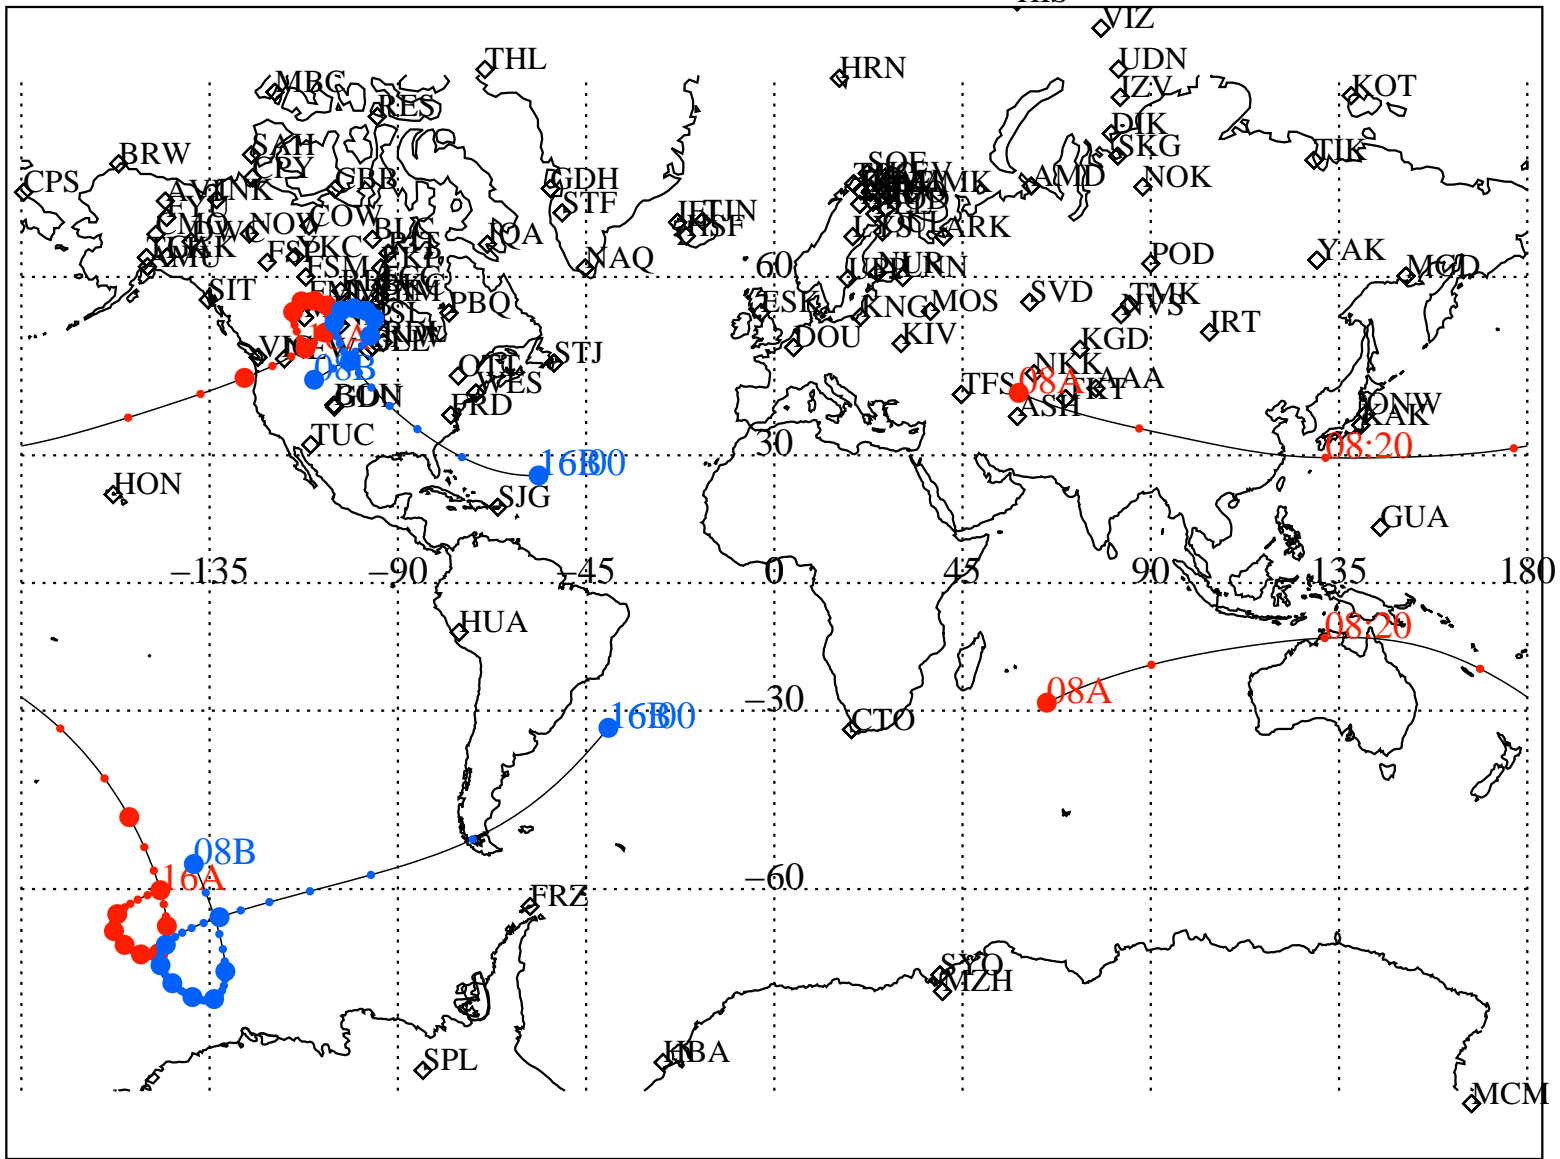

ALE  
 VAN ALLEN PROBES 2014 258 (09/15) 08:00 to 2014 258 (09/15) 16:00

RBSPA-A, RBSPB-B,