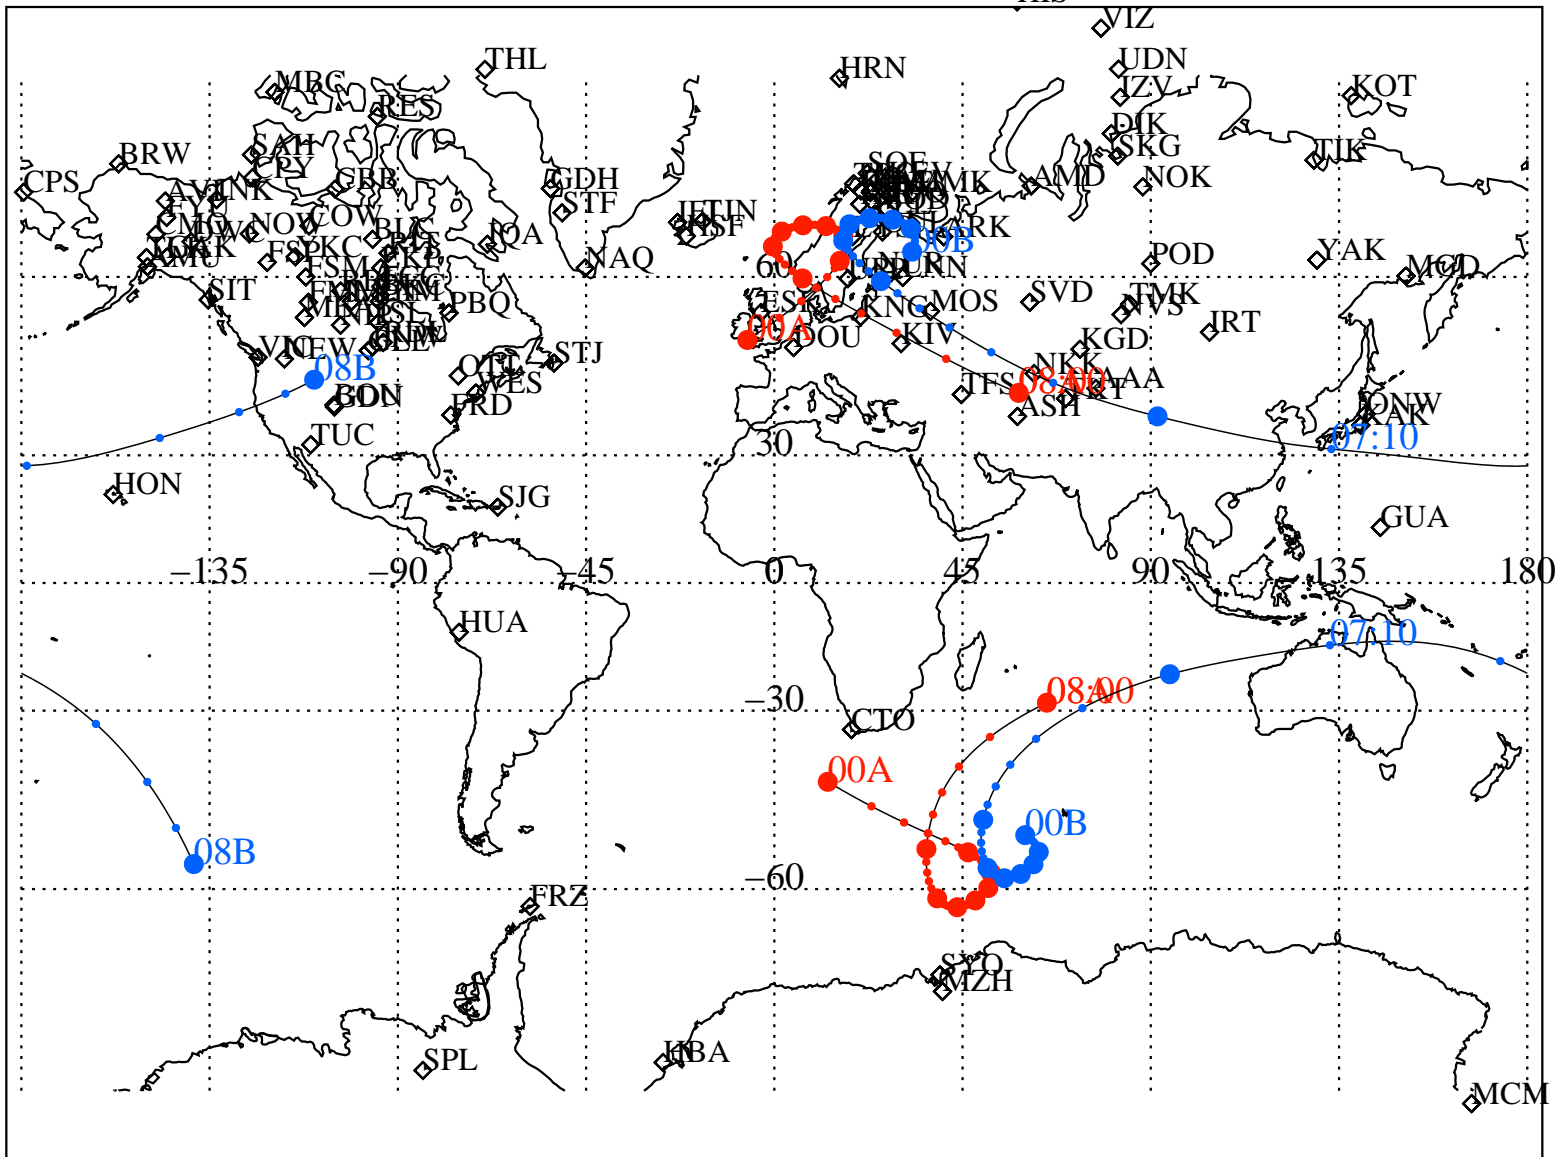

ALE
 VAN ALLEN PROBES 2014 258 (09/15) 00:00 to 2014 258 (09/15) 08:00

RBSPA-A, RBSPA-B,