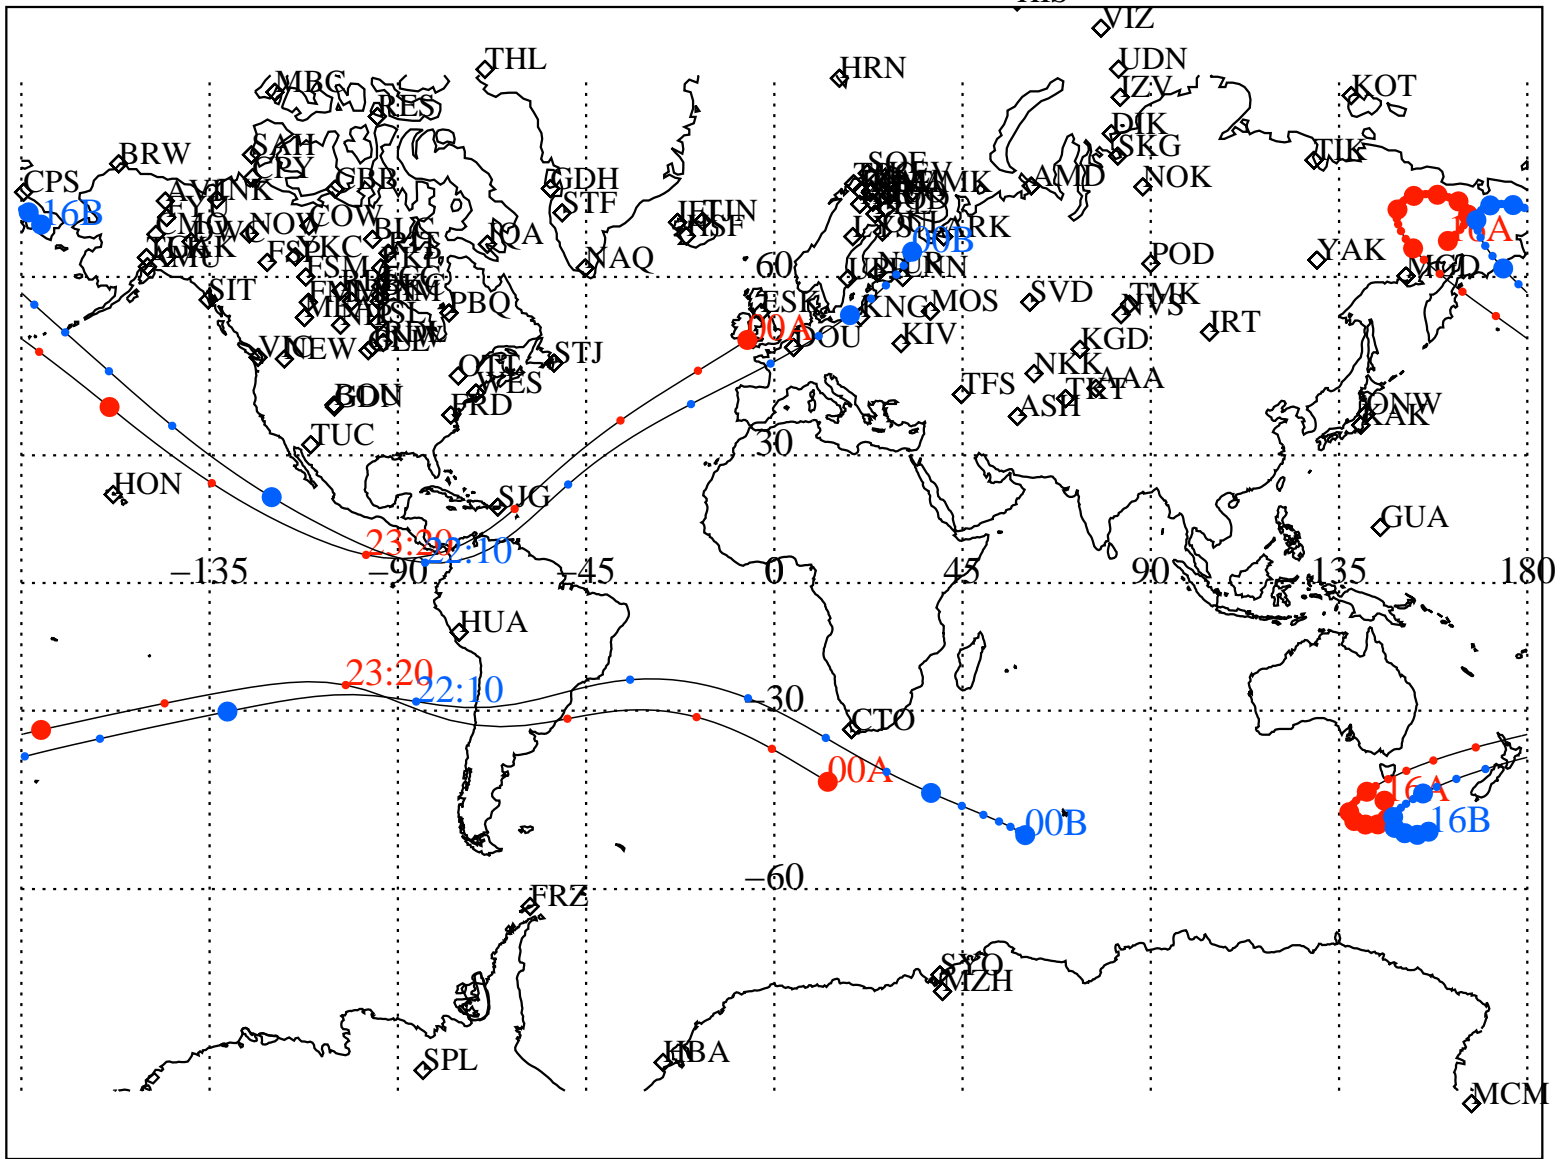

ALE  
 VAN ALLEN PROBES 2014 257 (09/14) 16:00 to 2014 258 (09/15) 00:00

RBSPA-A, RBSPA-B,