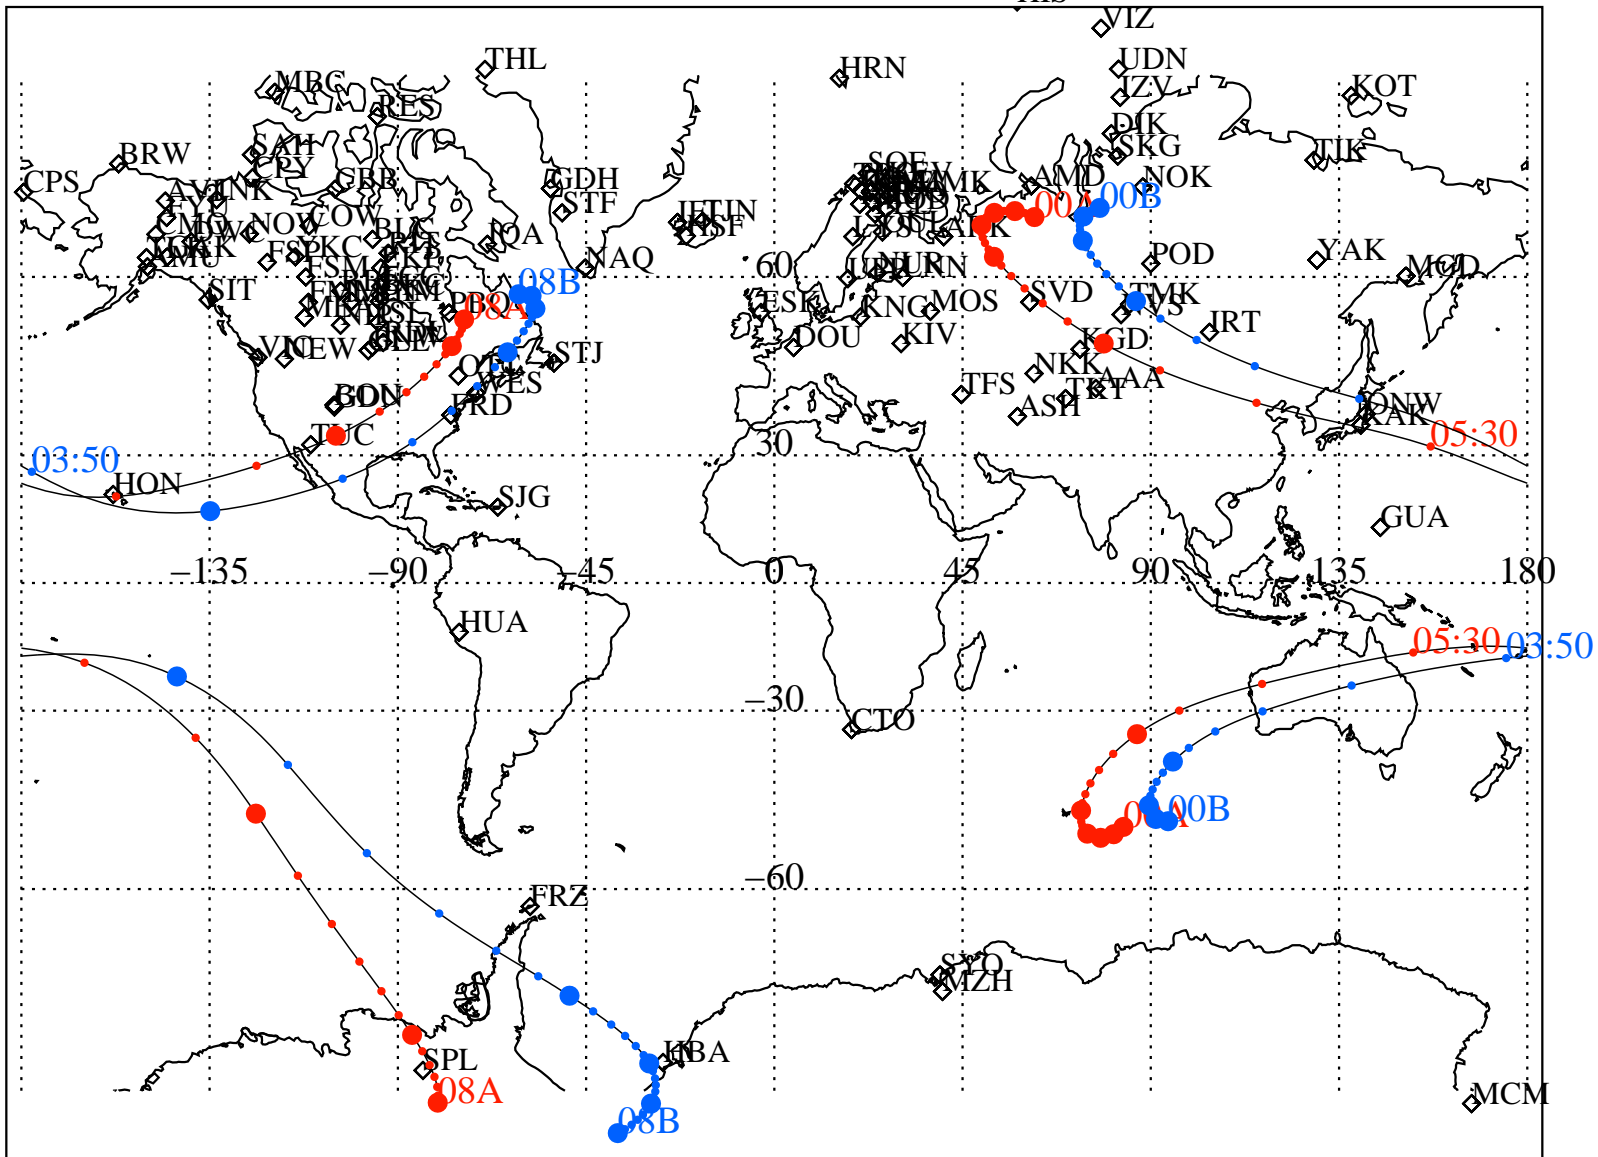

ALE
 VAN ALLEN PROBES 2014 254 (09/11) 00:00 to 2014 254 (09/11) 08:00

RBSPA-A, RBSPB-B,