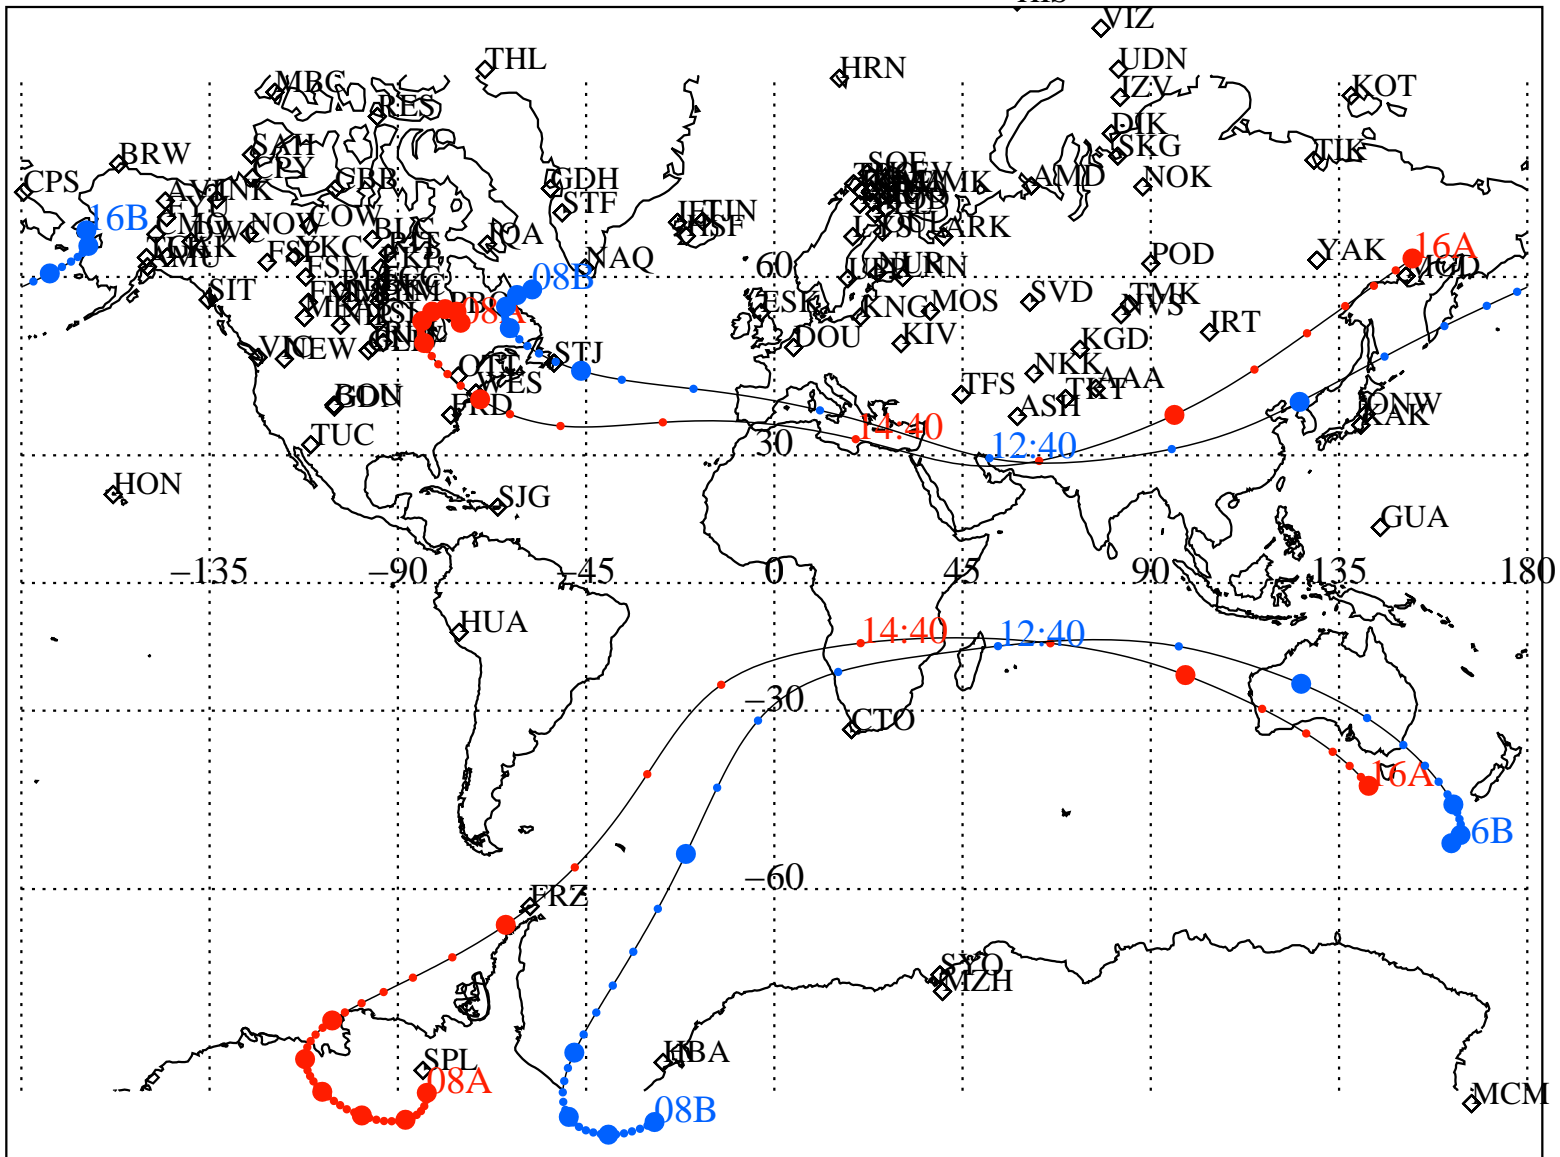

ALE  
 VAN ALLEN PROBES 2014 251 (09/08) 08:00 to 2014 251 (09/08) 16:00

RBSPA-A, RBSBP-B,