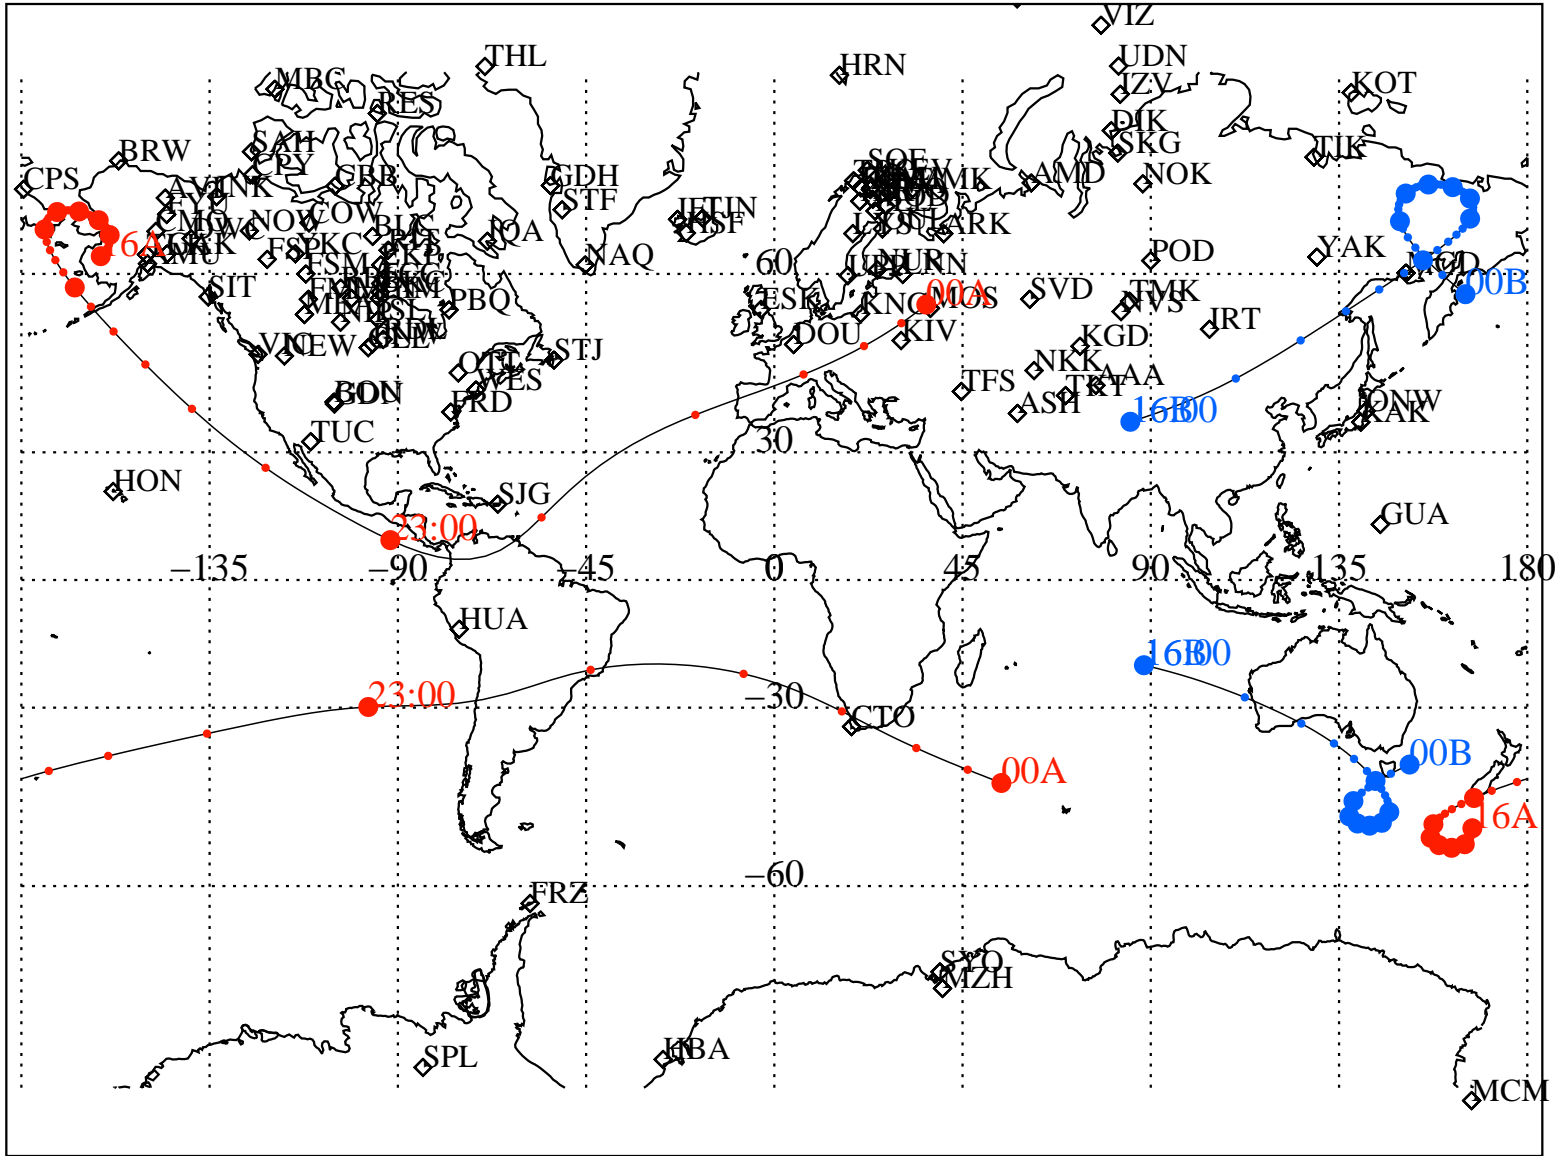

ALE
 VAN ALLEN PROBES 2014 211 (07/30) 16:00 to 2014 212 (07/31) 00:00

RBSPA-A, RBSPB-B,