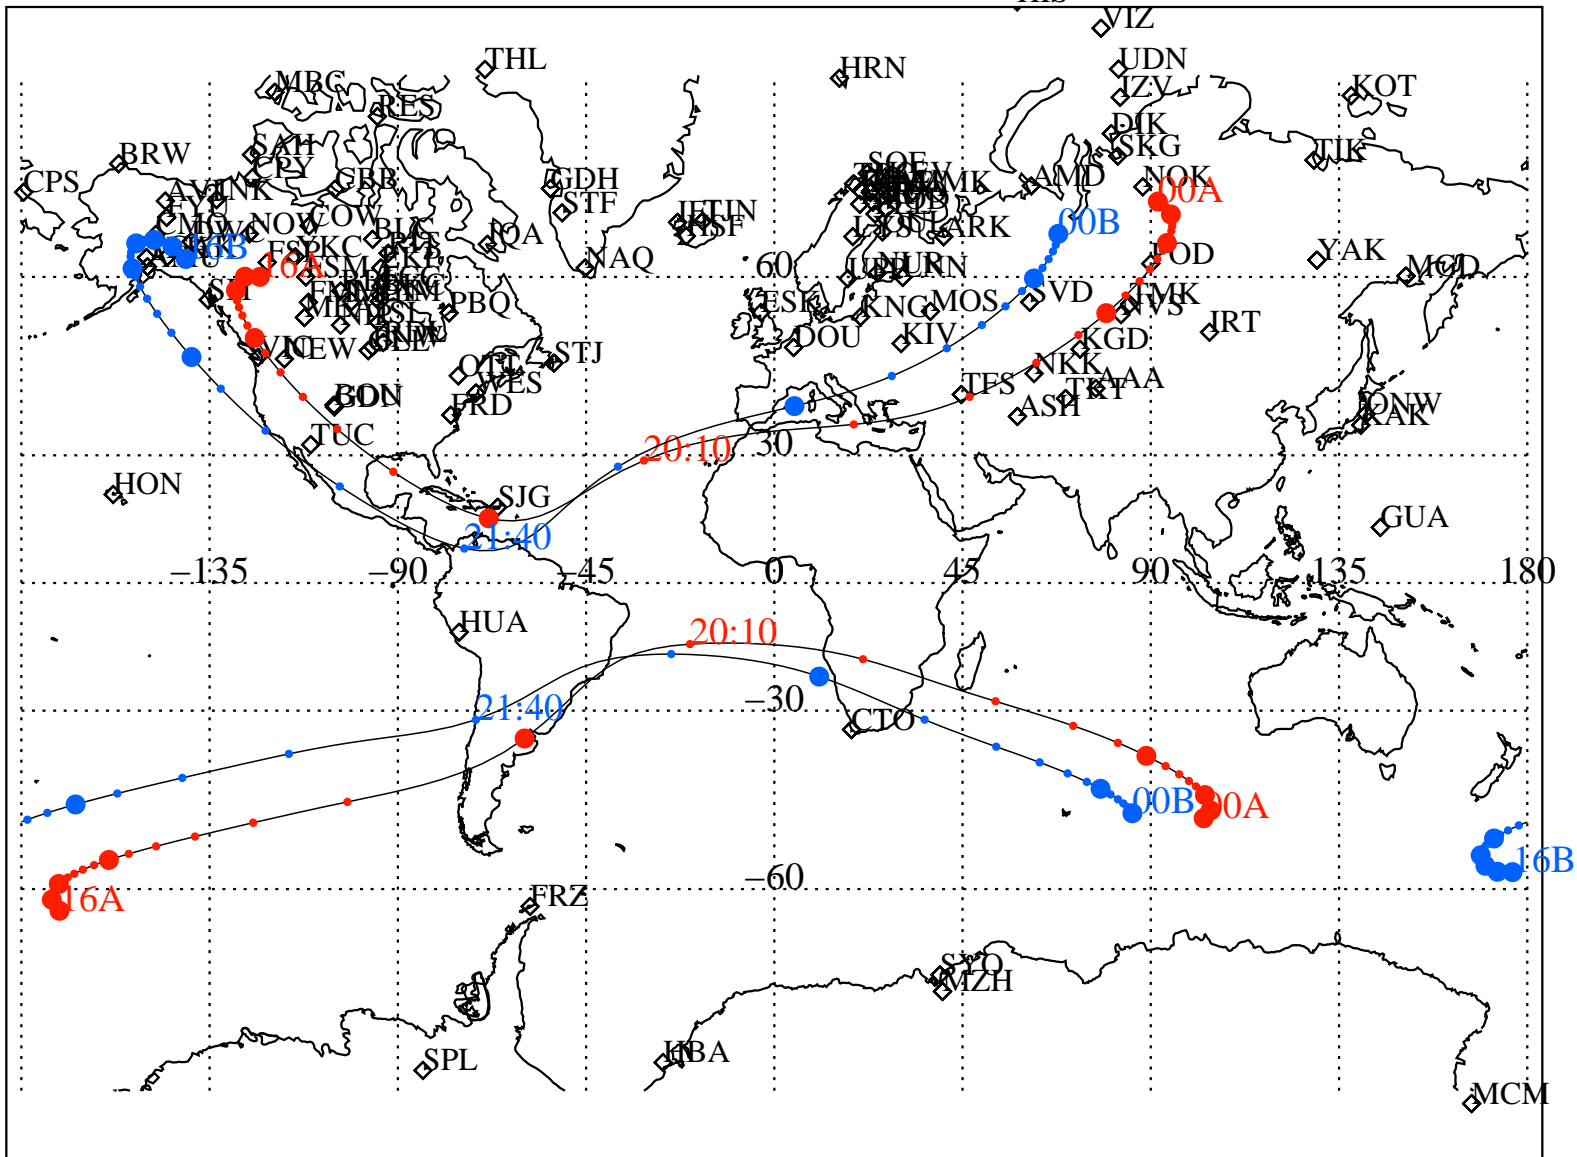

ALE  
 VAN ALLEN PROBES 2014 210 (07/29) 16:00 to 2014 211 (07/30) 00:00

RBSPA-A, RBSPB-B,