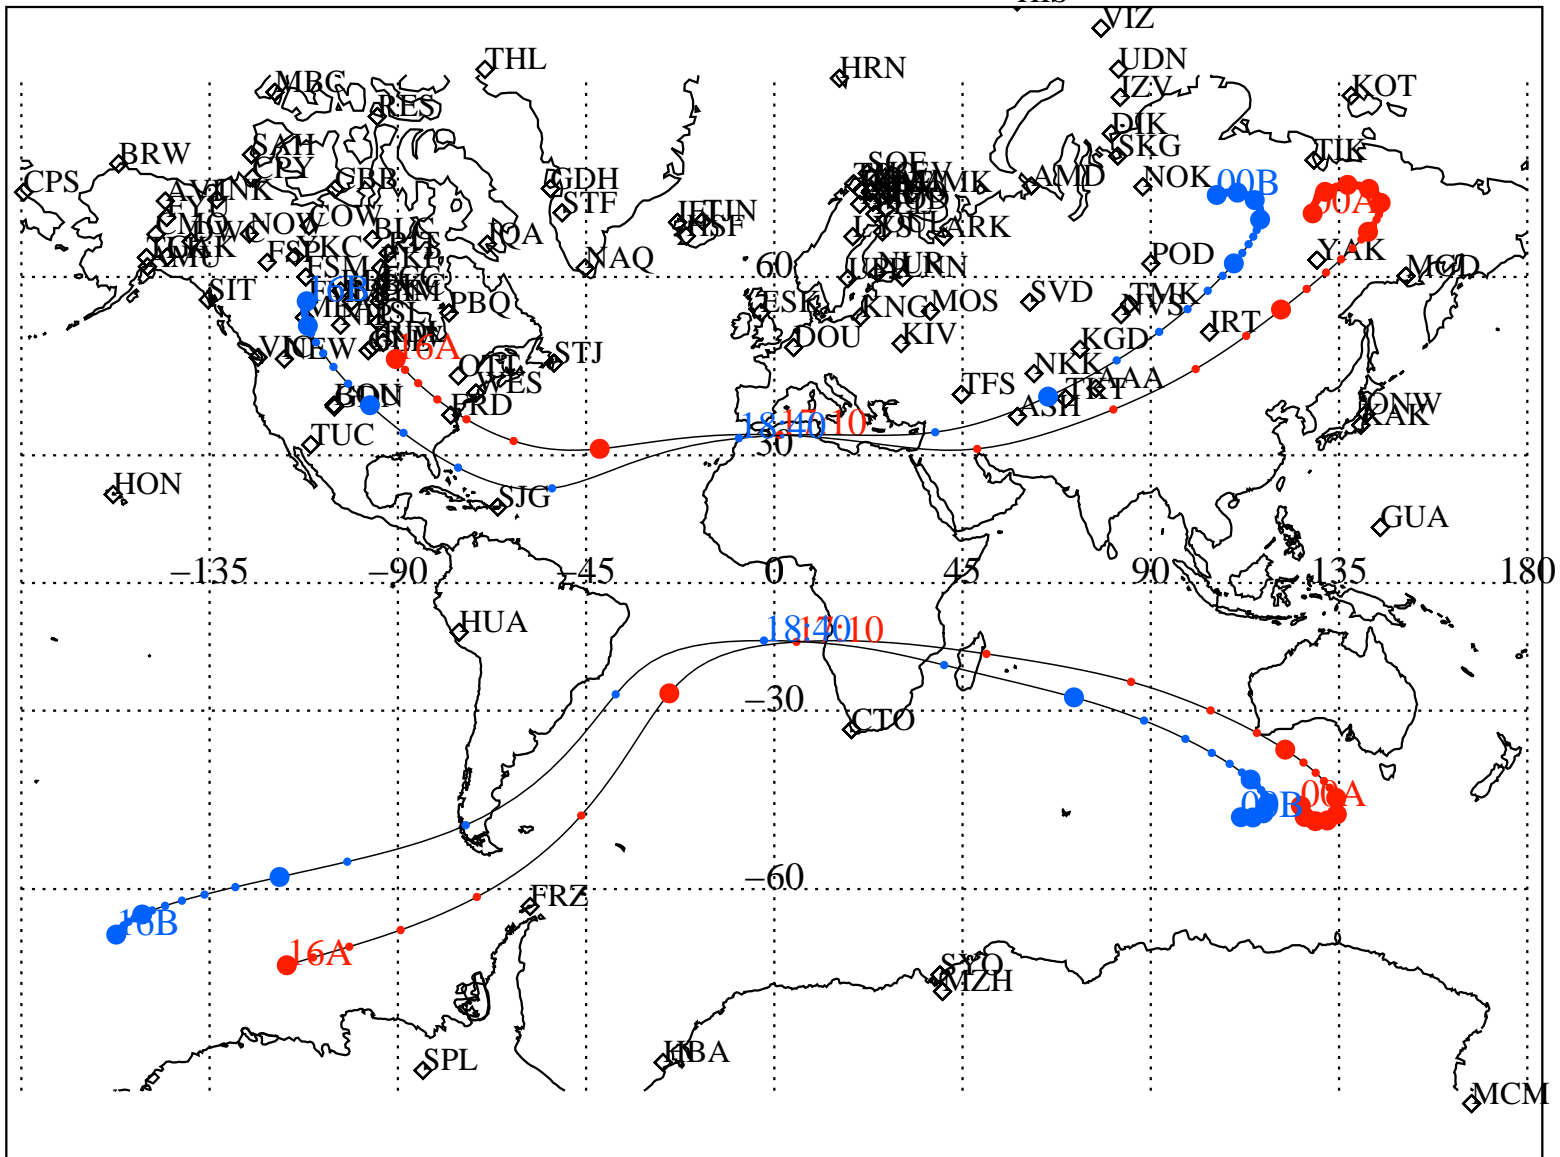

ALE
 VAN ALLEN PROBES 2014 209 (07/28) 16:00 to 2014 210 (07/29) 00:00

RBSPA-A, RBSPB-B,