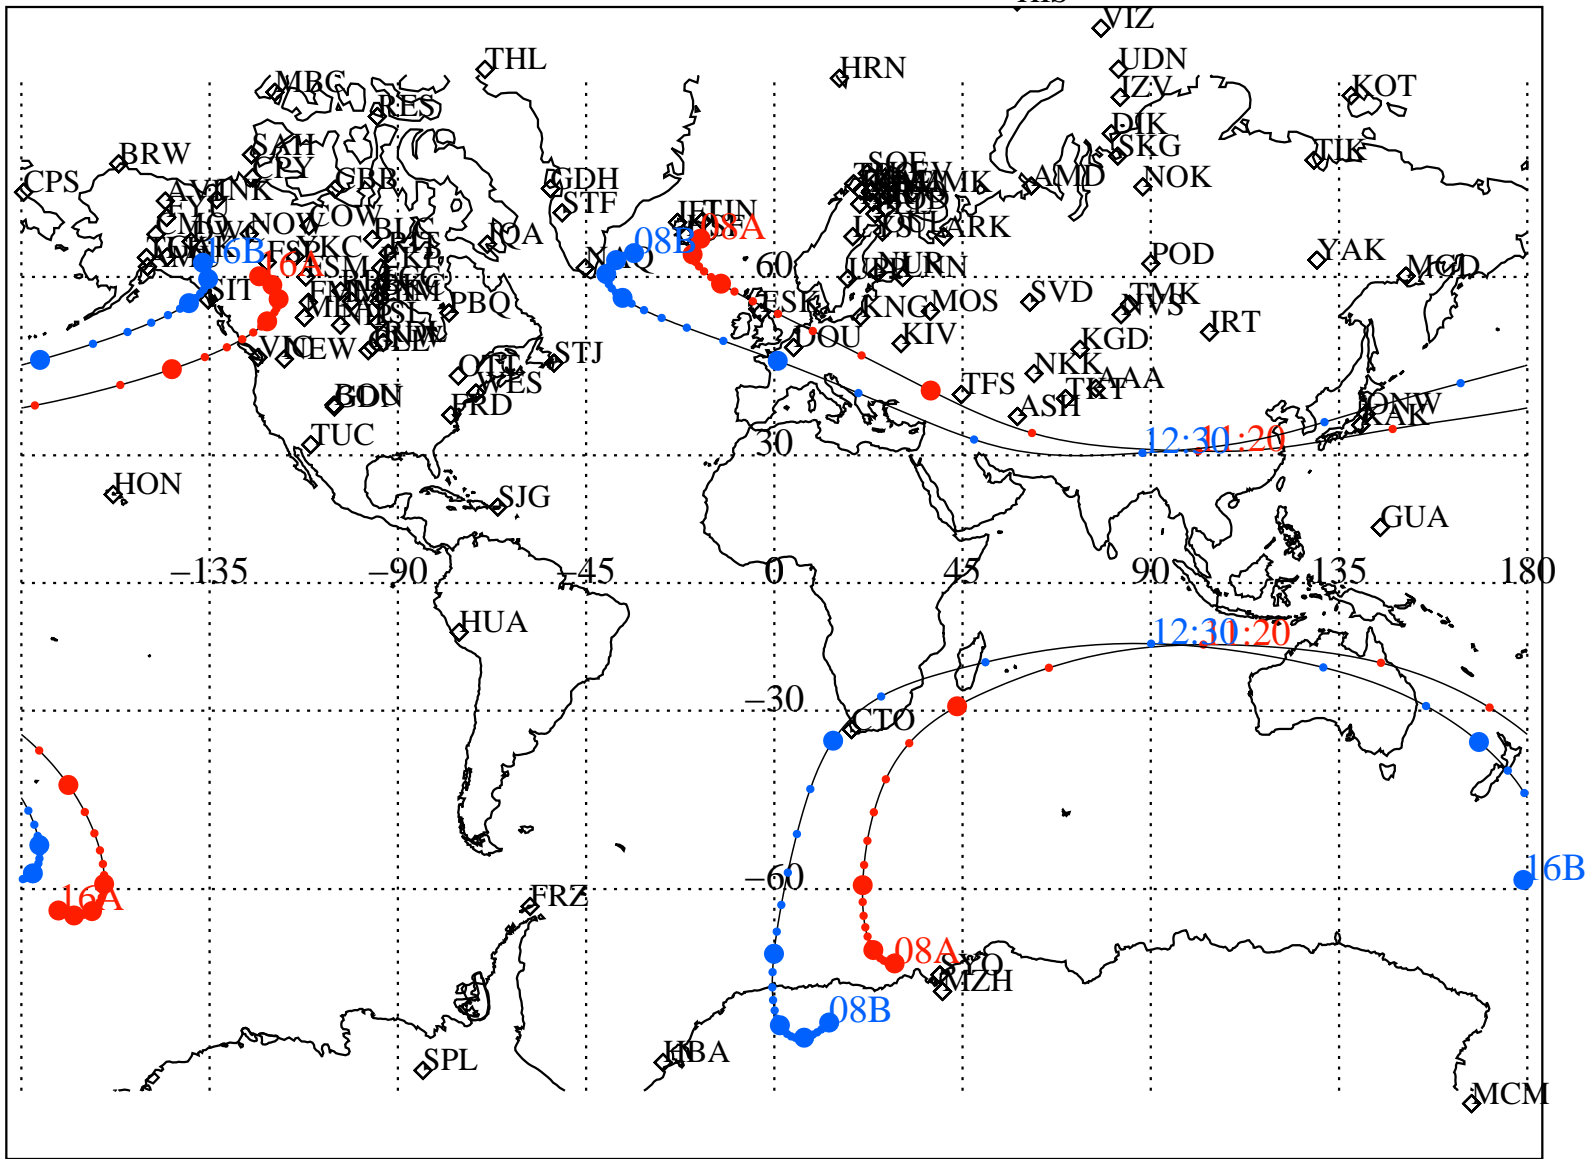

ALE
 VAN ALLEN PROBES 2014 207 (07/26) 08:00 to 2014 207 (07/26) 16:00

RBSPA-A, RBSPA-B,