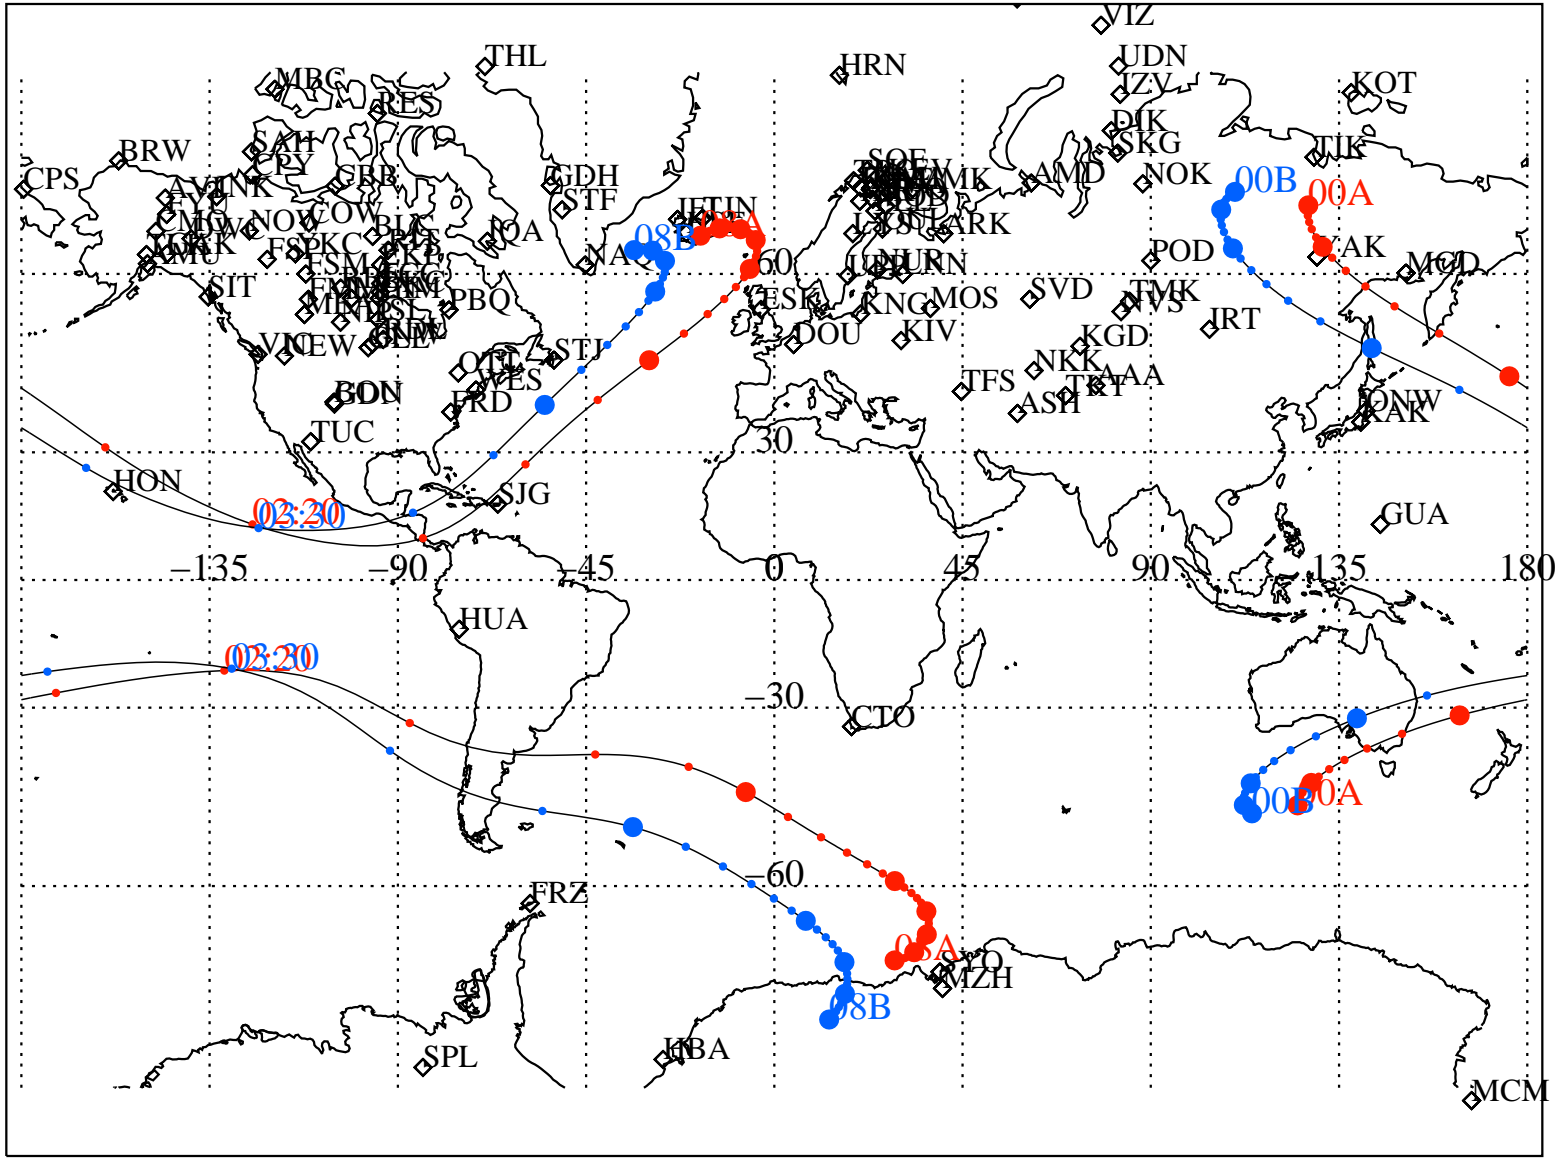

ALE  
 VAN ALLEN PROBES 2014 207 (07/26) 00:00 to 2014 207 (07/26) 08:00

RBSPA-A, RBSPB-B,